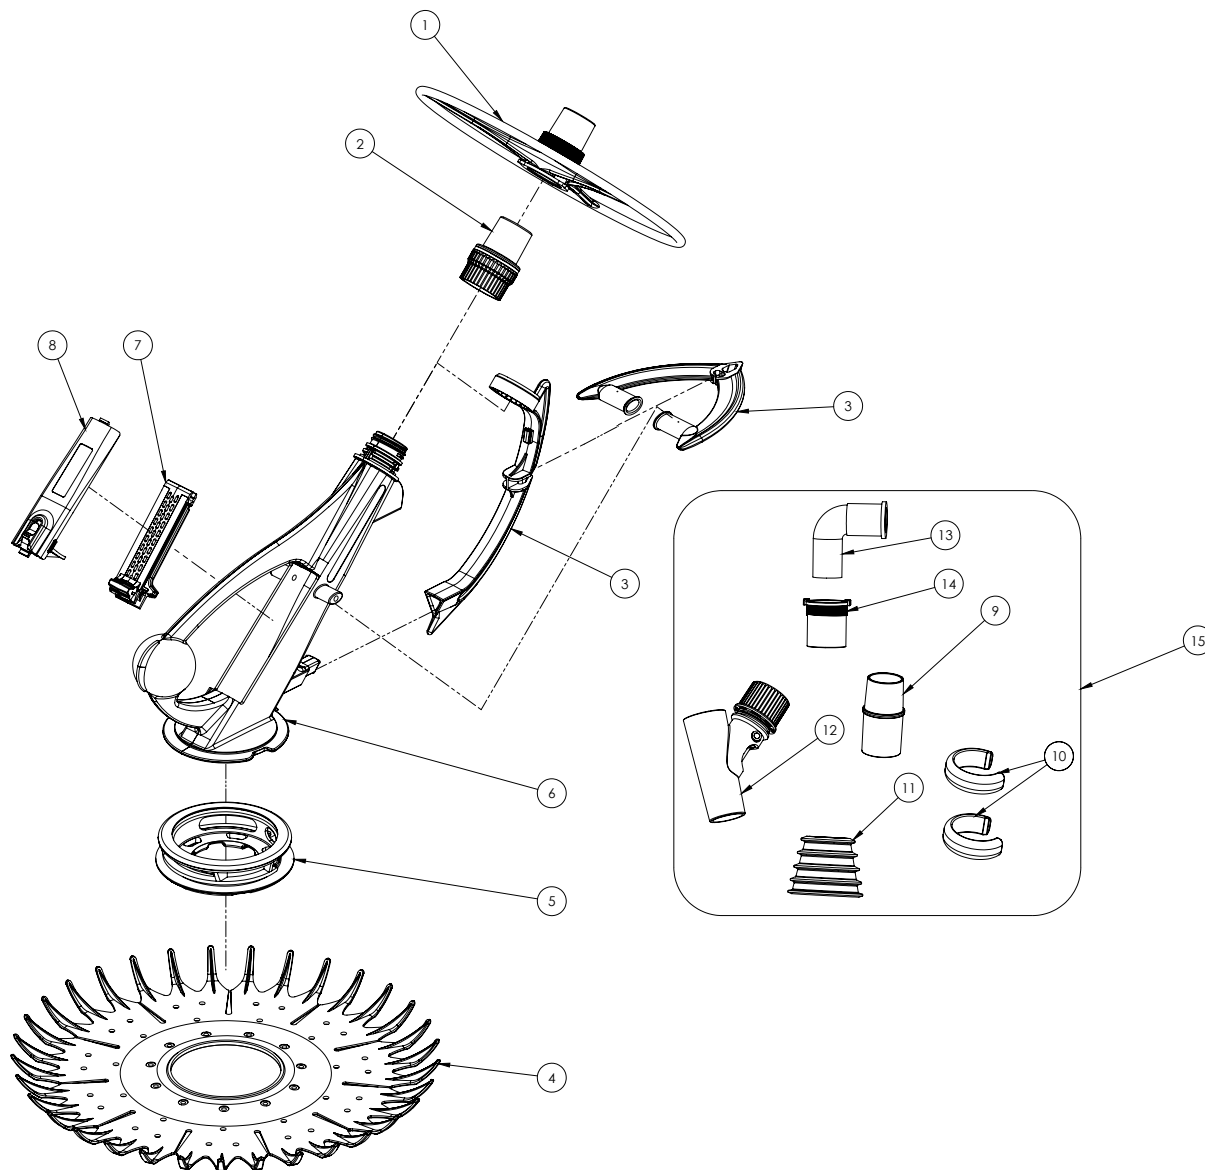

HAMMERHEAD REPLACEMENT PARTS

Item	Part No.	Description
HAMMERHEAD PARTS		
1	G-K-1060	Deflector Wheel Kit
2	K3090	Swivel Kit
3	K8057	Bumper Horizontal & Vertical Kit
4	K6128	Vacuum Seal -18 inch
5	K6129	Foot Pad
6	K7985	Main Housing Kit
7	K6130	Silent Flapper - Oscillator
8	K6132	Lid and Lock Kit
9	K1027	Flow Gauge
10	K2012	Hose Weight
11	K1023	Reducer Cone

Item	Part No.	Description
12	K1026	Regulator Valve (Adjustable)
13	See 15	Elbow
14	See 15	Threaded Adapter
15	K-ACCY BAG	Accessory Kit (Includes 9,10,11,12,13,&14)
NOT SHOWN		
	59616	Hose Standard 1 Section
	59616-36	Hose Standard 36Pack
	59619	Hose Leader 1 Section
	59619-36	Hose Leader 36 Pack