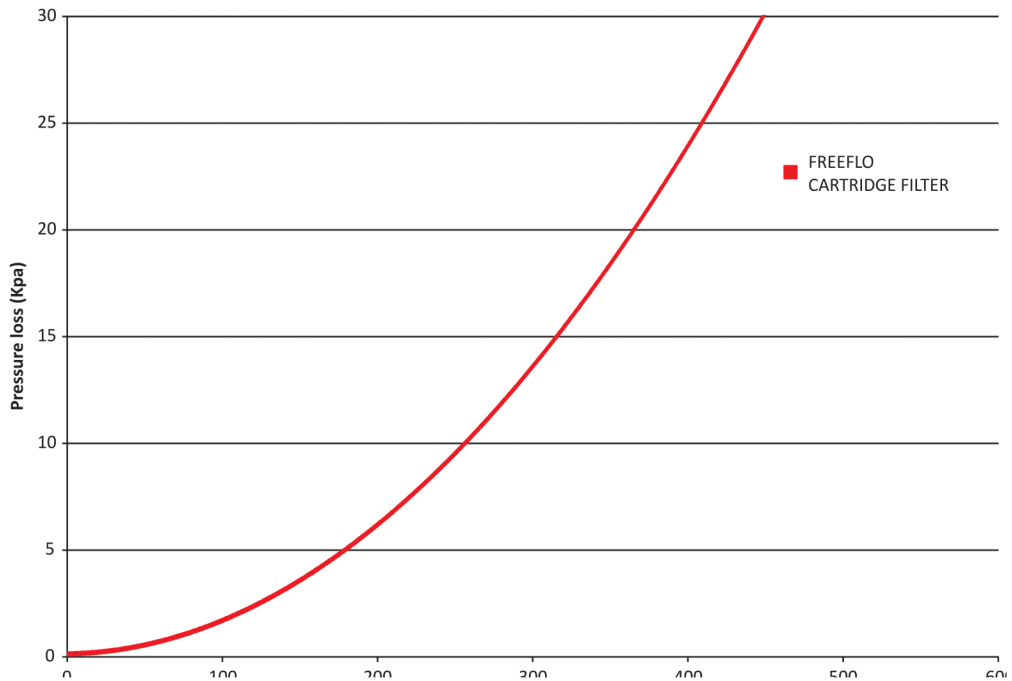

FREEFLO CARTRIDGE FILTER

HIGH PERFORMANCE CARTRIDGE FILTER

DIMENSIONS AND PERFORMANCE*

Filter Model	FFCF-075	FFCF-100	FFCF-150	FFCF-200
A(mm)	715	715	895	1075
B(mm)	782	782	962	1142

*All dimensions in mm.