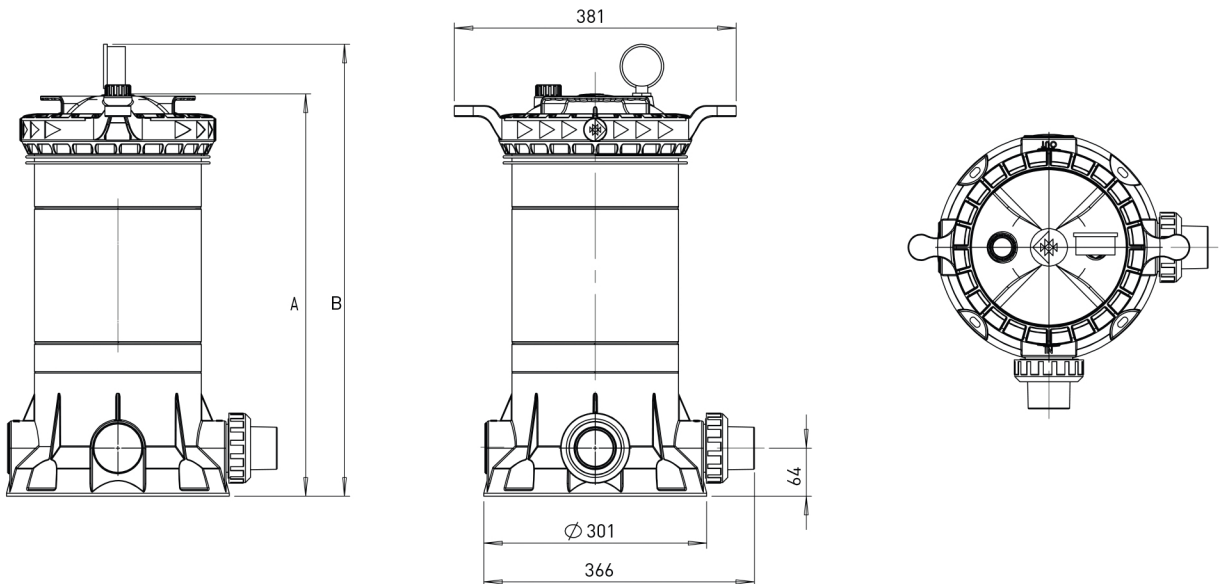

ORDERING INFORMATION

Model	Product	Effective Filtration Area (ft ² /m ²)	Max Flow Rate (LPM)	Carton Dimensions (mm)	Carton Wt. (kg)	Pallet Qty.
FREEFLO FILTERS						
FFCF-075	FreeFlo Cartridge Filter 75 sq ft	75 / 7	280	320x320x900	10.2	12
FFCF-100	FreeFlo Cartridge Filter 100 sq ft	100 / 9.3	380	320x320x900	11.8	9
FFCF-150	FreeFlo Cartridge Filter 150 sq ft	150 / 13.9	550	320x320x1100	13.4	9
FFCF-200	FreeFlo Cartridge Filter 200 sq ft	200 / 18.6	680	320x320x1300	15.7	9

REPLACEMENT CARTRIDGES

Product	Description	Carton Dim(mm).	Carton Wt. (kg)	Ctn Qty.
ACCESSORIES FOR FREEFLO FILTERS				
800750	Replacement Cartridge FFCF 75 sq ft	315x315x860	3.2	1
800760	Replacement Cartridge FFCF 100 sq ft	315x315x860	4.8	1
800761	Replacement Cartridge FFCF 150 sq ft	315x315x1040	6.4	1
800762	Replacement Cartridge FFCF 200 sq ft	315x315x1220	7.7	2

DIMENSIONS AND PERFORMANCE*

Filter Model	FFCF-075	FFCF-100	FFCF-150	FFCF-200
A(mm)	715	715	895	1075
B(mm)	782	782	962	1142

*All dimensions in mm.