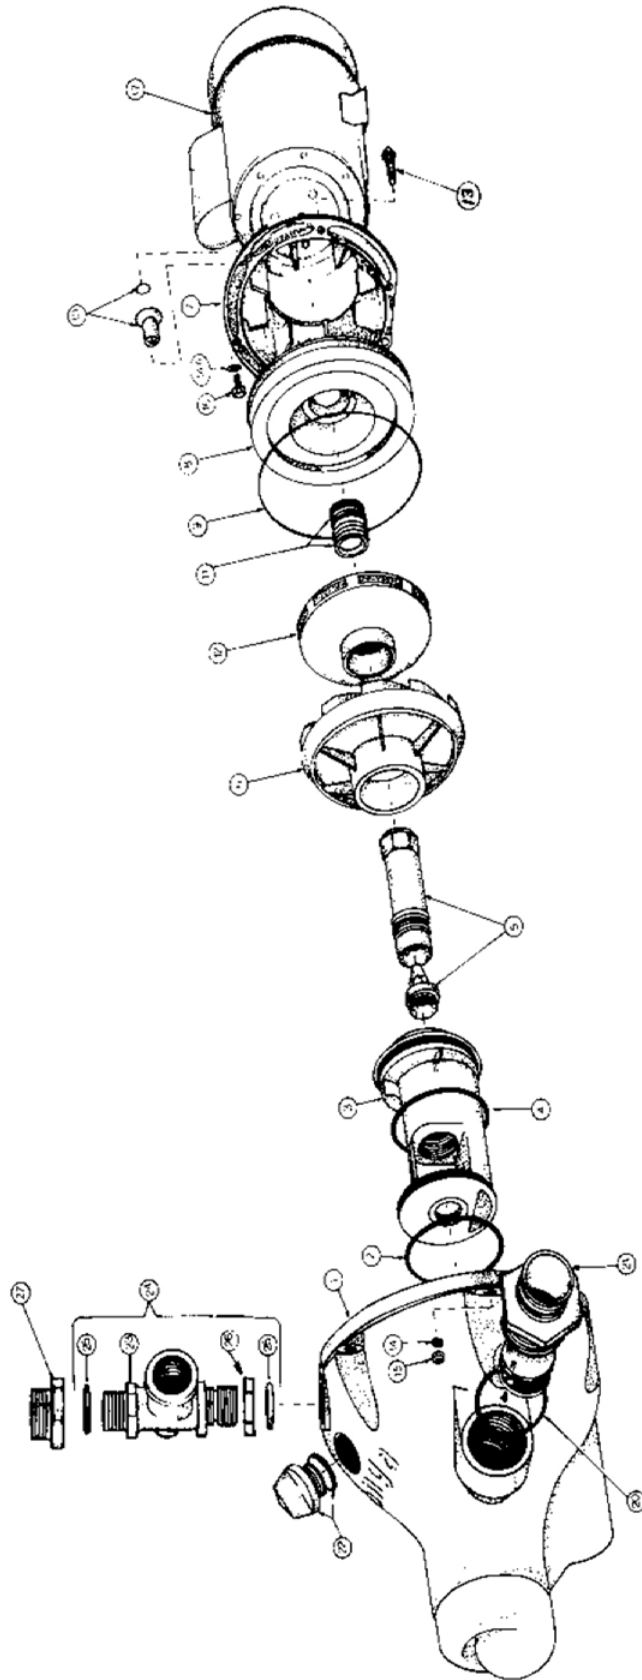

543 & 544 Models

FARMMASTER RANGE

Drawings are indicative only, product appearance may change slightly.

PARTS LIST TABLE

543 & 544 Models

MODEL	543	544
PART NUMBER	354300	354400

REF NO.	COMPONENT DESCRIPTION	PART NO.		PART NO.	
1	Casing	301190	1PC	301190	1PC
2	O'ring - Injector Housing (Front)	702185K	1PC	702185K	1PC
3	Housing - Injector	301200	1PC	301200	1PC
4	O'ring - Injector Housing (Rear)	700204K	1PC	700204K	1PC
5	Jet & Venturi	801152	1PC	801153	1PC
6	Diffuser	402810K	1PC	402810K	1PC
7	Yoke	301180	1PC	301180	1PC
8	Baffle	402301K	1PC	402301K	1PC
9	O'ring - Casing	702184K	1PC	702184K	1PC
10	Shaft Sleeve & O'ring	800895K	1PC	800895K	1PC
10b	O'ring - Shaft Sleeve (Pack of 10)	702218K	1PC	702218K	1PC
11	Seal Kit	800583	1PC	800583	1PC
	Seal (Pack of 25)	800900	1PC	800900	1PC
12	Impeller	506333K	1PC	506333K	1PC
13	Coach Bolt (Set of 10)	800254	6PC	800254	6PC
14	Washer (Set of 20)	800151	6PC	800151	6PC
15	Nut (Set of 12)	702025K	6PC	702025K	6PC
16	Screw (Set of 10)	800098	4PC	800098	4PC
17	Motor - 1PH	800445	1PC	800445	1PC
18	Base & Screws Kit	NLA	1PC	NLA	1PC
19	Screw (Set of 10)	NLA	2PC	NLA	2PC
20	O'ring (Pack of 5)	702182K	1PC	702182K	1PC
21	Nipple & Clacker Assy	800296K	1PC	800296K	1PC
22	Priming Plug & O'ring	800017K	1PC	800017K	1PC
23	Tee - Threaded Discharge	NLA	1PC	NLA	1PC
24	Tee Assembled - Threaded Dis.	800277	1PC	800277	1PC