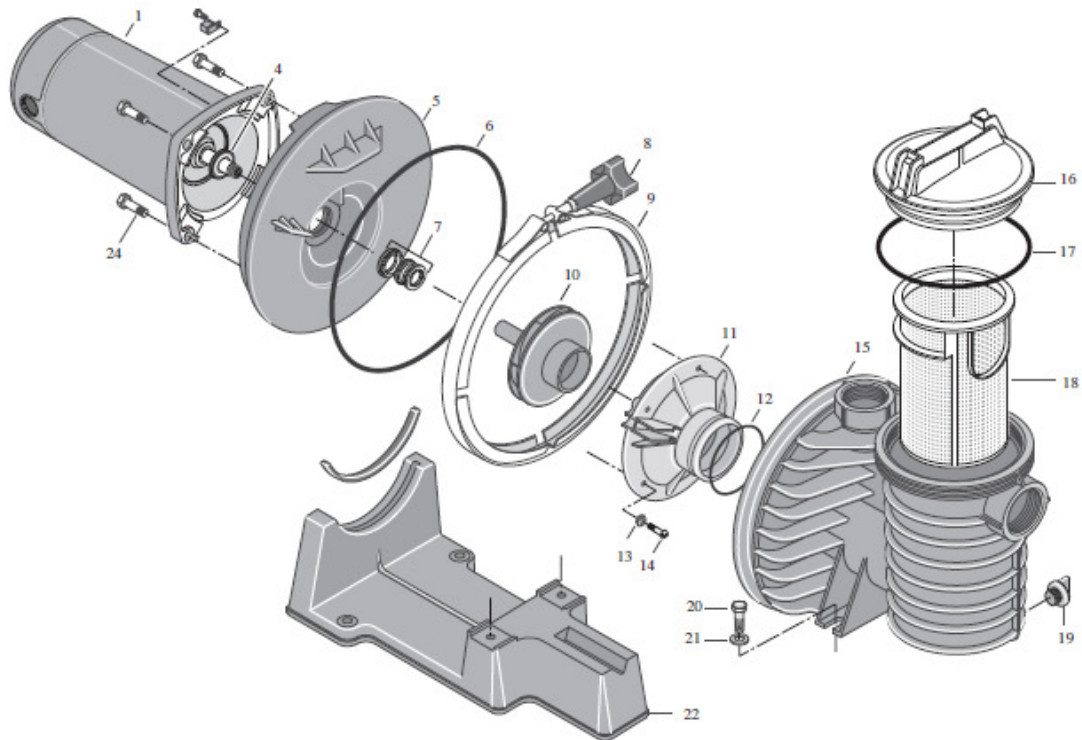

SeaBass Aquaculture Pump

Items with suffix K are packaged for display

Model	SeaBass 7	SeaBass 9	SeaBass 11	SeaBass 15	SeaBass 22
Part number	SB710100	SB930100	SB110100	SB150100	SB220100
Description	1 hp(730W)	1 1/4 hp(930W)	1 1/2hp(1100W)	2 hp(1500W)	3 hp(2200W)

Item	Description	Qty	Part number				
1	Motor - 1PH	1	801370	801370	801370	801370	801371
	Motor 3Ph	1	-	-	-	801368	801369
4	Water Slinger	1	17351-0009	17351-0009	17351-0009	17351-0009	17351-0009
5	Seal Plate	1	C203-194PSS	C203-194PSS	C203-194PSS	C203-194PSS	C203-194PSS
6	O'ring - Body	1	U9-228A	U9-228A	U9-228A	U9-228A	U9-228A
7	Shaft Seal	1	702716	702716	702716	702716	702716
8	Clamp Knob	1	WC36-22	WC36-22	WC36-22	WC36-22	WC36-22
9	Clamp	1	C19-37A	C19-37A	C19-37A	C19-37A	C19-37A
10	Impeller	1	C105-238PPB	C105-238PRB	C105-238PSB	C105-238PLBAB	C105-238PHAB
10A	Impeller Screw Assembly 3Ph Only	1	37337-6080	37337-6080	37337-6080	37337-6080	37337-6080
11	Diffuser	1	411280K	411280K	411280K	411290K	411290K
12	O'ring - Diffuser	1	U9-374	U9-374	U9-374	U9-374	U9-374
13	Lockwasher	5	U43-21SS	U43-21SS	U43-21SS	U43-21SS	U43-21SS
14	Screw - Diffuser	5	U30-542SS	U30-542SS	U30-542SS	U30-542SS	U30-542SS
15	Tank Body Assembly	1	C176-59PW	C176-59PW	C176-59PW	C176-59PW	C176-59PW
16	Trap Cover	1	C3-185P	C3-185P	C3-185P	C3-185P	C3-185P
17	O'ring - Trap Cover	1	U9-375	U9-375	U9-375	U9-375	U9-375
18	Basket	1	C8-58P	C8-58P	C8-58P	C8-58P	C8-58P
19	Drain Plug & O'ring	2	800405	800405	800405	800405	800405
20	Screw - Base	2	SRU30-918SS	SRU30-918SS	SRU30-918SS	SRU30-918SS	SRU30-918SS
21	Washer - Base (Set of 20)	2	800151	800151	800151	800151	800151
22	Base with Motor Pad	1	C104-79P	C104-79P	C104-79P	C104-79P	C104-79P
24	Capscrew - Motor	4	702636	702636	702636	702637	702638
	O'ring for 10A (3Ph only)	1	35505-1426	35505-1426	35505-1426	35505-1426	35505-1426