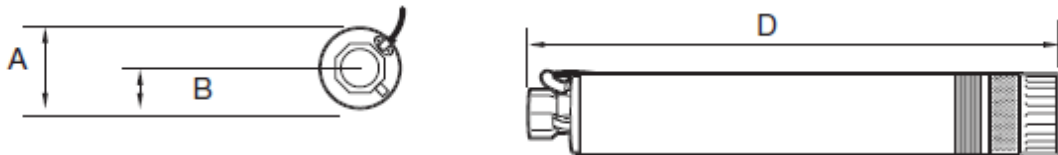

Dominator Models

Drawings are indicative only, product appearance may change slightly.

PARTS LIST TABLE

MODEL	75/35	75/56	115/57
	5 STAGE	8 STAGE	8 STAGE
PART NUMBER	D7535	D7556	D11557

KIT NO.	KIT REFERENCE NO.	REF NO.	COMPONENT DESCRIPTION	PART NO.	PART NO.	PART NO.
200	BOLTS & SCREW KITS	233	SNAP RING (SEAL)	ZBR32910	ZBR32910	ZBR32910
		166	WASHER SEAL COMPRESSION			
		139	O-RING COVER			
		61	WASHER TOOTHED (MOTOR)			
		60	SCREW (MOTOR)			
		66	SCREW (CABLE)			
		235	SNAP RING (START UP)			
		4	SCREW (SUCTION)			
		231	SNAP RING (SUCTION)			
		62	WASHER WASHER PLAIN (MOTOR)			
		31	SNAP RING (MOTOR)			
		36	RING ELASTIC (MOTOR)			
		201	GASKET KIT			
79	GASKET (MOTOR BODY)					
516	O-RING (MOTOR)					
127	O-RING (LOWER BEARING - MOTOR)					
123	RING SEAL					
325	FILTER (COMPLETE)	120	FILTER	ZBR33100	ZBR33100	ZBR33100
		4	SCREW			
371	MECHANICAL SEAL KIT	24	MECHANICAL SEAL	ZBR32960	ZBR32960	ZBR32960
		123	RING SEAL			
		166	WASHER SEAL COMPRESSION			
		233	SNAP RING (SEAL)			
372	HYDRAULIC KIT	9	DIFFUSER	ZBR28890	ZBR28890	ZBR28900
		21	IMPELLER			
		13	CAP (DIFFUSER)			
		234	THRUST PAD			
	CABLE DOMINATOR	385	POWER CABLE	75155860	75155860	75155860
380	CAPACITOR KIT	47	CAPACITOR	ZBR25550	ZBR25950	ZBR25950
		141	CONNECTOR 2.5 SQMM			
437	RING GUIDE KIT	133	BUSHING (CERAMIC)	ZBR33110	ZBR33110	ZBR33110
		230	BEARING (BRONZE)			
453	SUPPORT FLANGE KIT	149	FLANGE (SUCTION)	ZBR33050	ZBR33050	ZBR33050
		230	BEARING (BRONZE)			
455	BASE KIT	231	SNAP RING	ZBR33030	ZBR33030	ZBR33030
		145	BASE (FILTER)			

Dimensions

PUMP MODEL	PART NO.	A	B	C	D
DOMINATOR 75/35	D7535	98	49	N/A	560
DOMINATOR 75/56	D7556	98	49	N/A	643
DOMINATOR 115/57	D11557	98	49	N/A	643