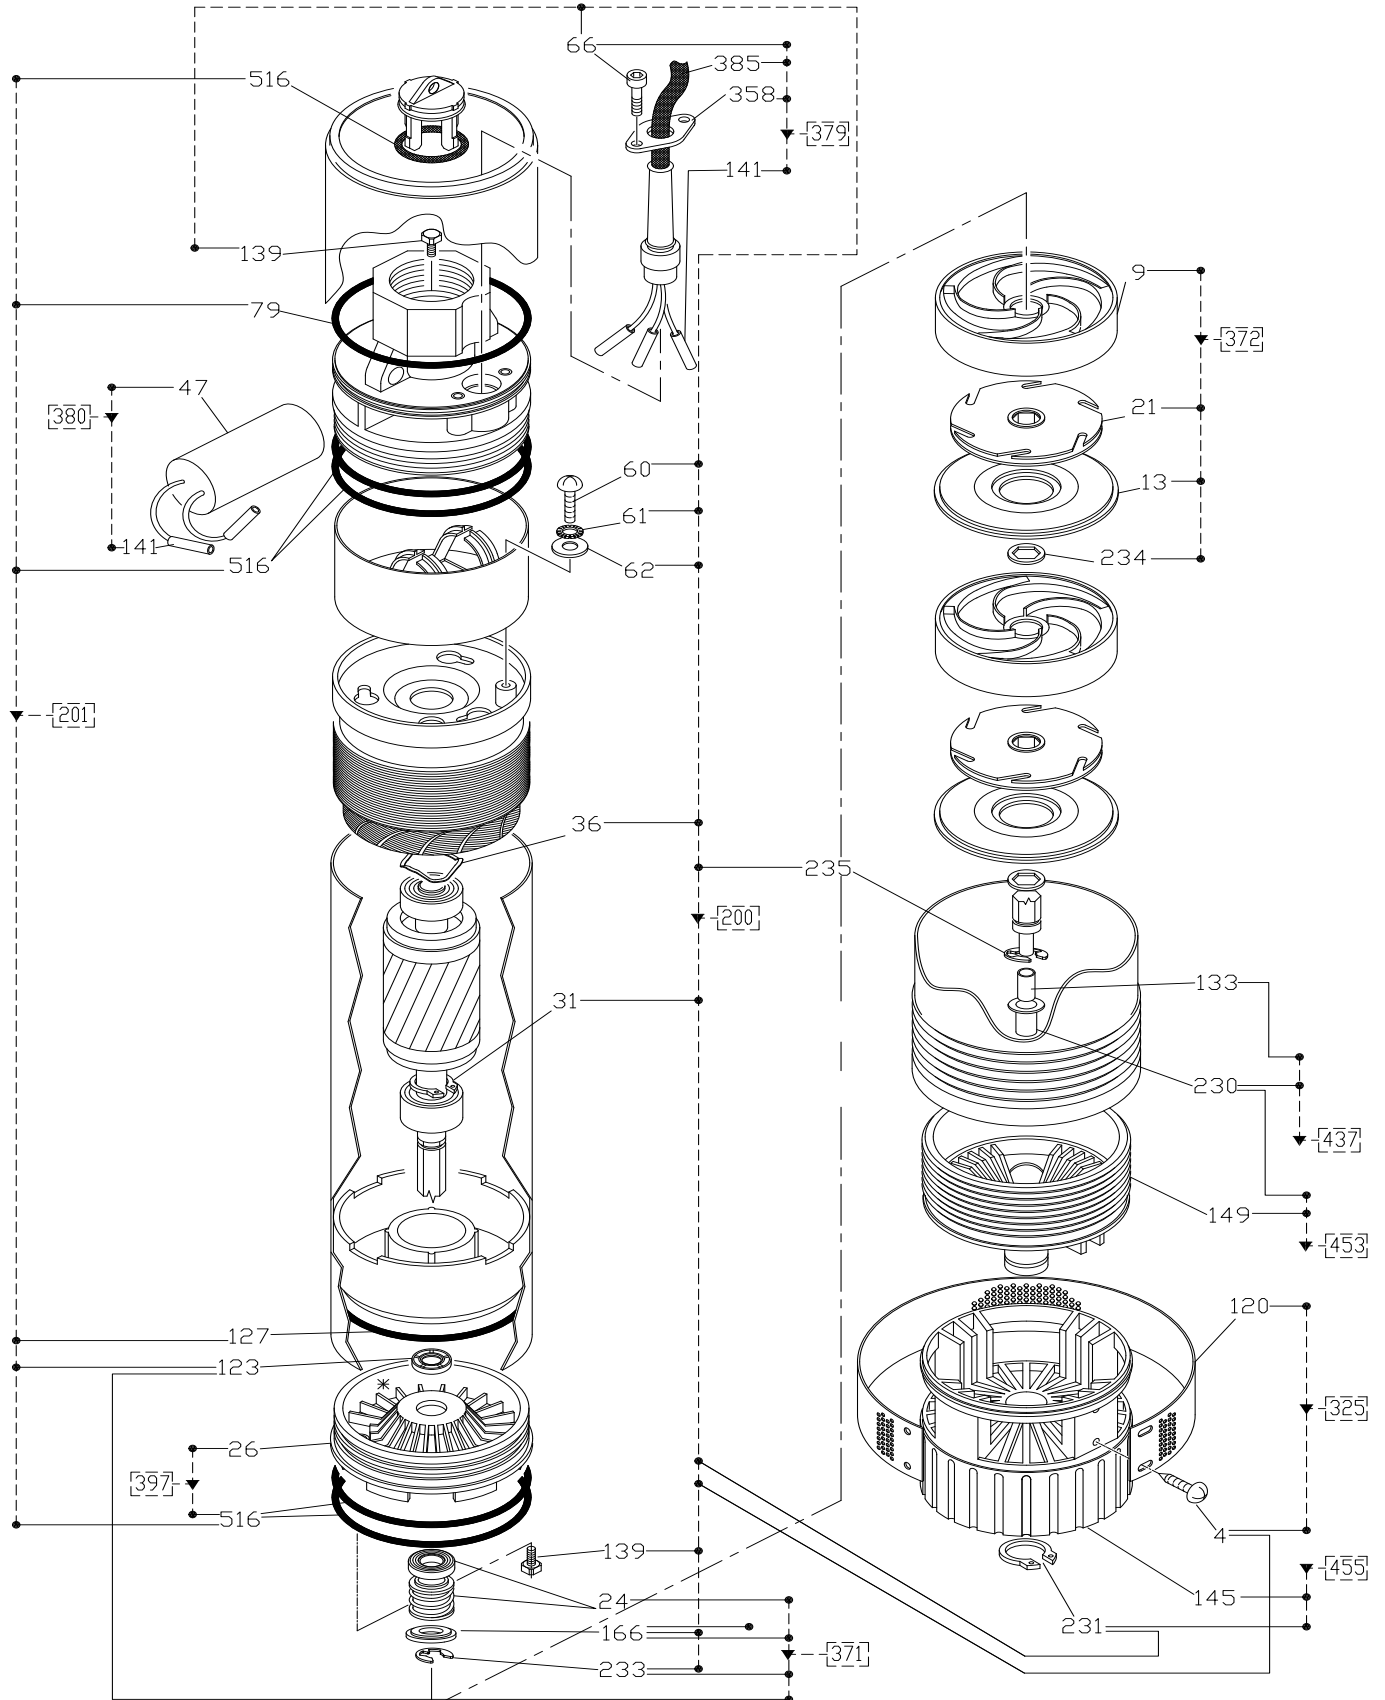

Dominator Models

Drawings are indicative only, product appearance may change slightly.

PARTS LIST TABLE

MODEL	75/35	75/56	115/57
	5 STAGE	8 STAGE	8 STAGE
PART NUMBER	D7535	D7556	D11557

KIT NO.	KIT REFERENCE NO.	REF NO.	COMPONENT DESCRIPTION	PART NO.	PART NO.	PART NO.
200	BOLTS & SCREW KITS	233	SNAP RING (SEAL)	ZBR32910	ZBR32910	ZBR32910
		166	WASHER SEAL COMPRESSION			
		139	O-RING COVER			
		61	WASHER TOOTHED (MOTOR)			
		60	SCREW (MOTOR)			
		66	SCREW (CABLE)			
		235	SNAP RING (START UP)			
		4	SCREW (SUCTION)			
		231	SNAP RING (SUCTION)			
		62	WASHER WASHER PLAIN (MOTOR)			
		31	SNAP RING (MOTOR)			
		36	RING ELASTIC (MOTOR)			
		201	GASKET KIT			
79	GASKET (MOTOR BODY)					
516	O-RING (MOTOR)					
127	O-RING (LOWER BEARING - MOTOR)					
123	RING SEAL					
325	FILTER (COMPLETE)	120	FILTER	ZBR33100	ZBR33100	ZBR33100
		4	SCREW			
371	MECHANICAL SEAL KIT	24	MECHANICAL SEAL	ZBR32960	ZBR32960	ZBR32960
		123	RING SEAL			
		166	WASHER SEAL COMPRESSION			
		233	SNAP RING (SEAL)			
372	HYDRAULIC KIT	9	DIFFUSER	ZBR28890	ZBR28890	ZBR28900
		21	IMPELLER			
		13	CAP (DIFFUSER)			
		234	THRUST PAD			
	CABLE DOMINATOR	385	POWER CABLE	75155860	75155860	75155860
380	CAPACITOR KIT	47	CAPACITOR	ZBR25550	ZBR25950	ZBR25950
		141	CONNECTOR 2.5 SQMM			
437	RING GUIDE KIT	133	BUSHING (CERAMIC)	ZBR33110	ZBR33110	ZBR33110
		230	BEARING (BRONZE)			
453	SUPPORT FLANGE KIT	149	FLANGE (SUCTION)	ZBR33050	ZBR33050	ZBR33050
		230	BEARING (BRONZE)			
455	BASE KIT	231	SNAP RING	ZBR33030	ZBR33030	ZBR33030
		145	BASE (FILTER)			

Dimensions

PUMP MODEL	PART NO.	A	B	C	D
DOMINATOR 75/35	D7535	98	49	N/A	560
DOMINATOR 75/56	D7556	98	49	N/A	643
DOMINATOR 115/57	D11557	98	49	N/A	643