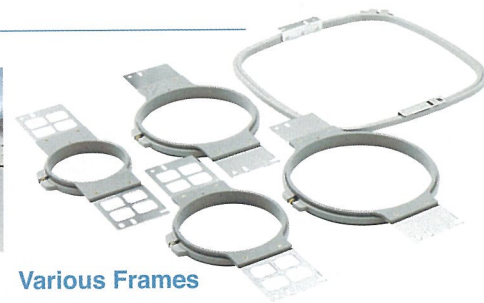

Creative

12 fonts / 6 sizes

Laser line positioning

100 one point built-in designs

Arch Editing

Auto Angle Adjustment

Options

Cap Frames

One Point Frames

Sock Frames

Various Frames

Specifications

MODEL	Needles	Embroidery Area(DxW)			Maximum Speed (r.p.m)	Power Supply	Power Consumption	Frequency
		Maximum	Wide Cap Frame	Low-Profile Cap Frame				
HCH-701-30	7	285×290mm 11.2×11.4inch	67×290mm 2.6×11.4inch	67×180mm 2.6×7.1inch	1,000 600 (cap)	Single Phase 100-120V 200-240V	220W 1.6A	50/60Hz

Machine size	Width		Depth	Height	
	Opening Control panel	Closing Control panel		with thread stand	without thread stand
mm	642	470	745	734	580
Inch	25.3	18.5	29.3	28.9	23.3

Manufactured by :

 HAPPY Industrial Corporation