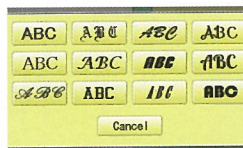

Creative

12 fonts / 6 sizes