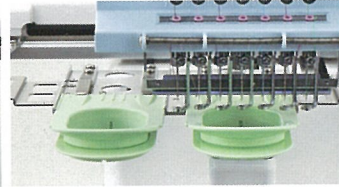

Creative

12 fonts / 6 sizes

Laser line positioning

100 one point built-in designs

Arch Editing

Auto Angle Adjustment

Options

Cap Frames

One Point Frames

Sock Frames

Various Frames

Specifications

MODEL	Needles	Embroidery Area(DxW)			Maximum Speed (r.p.m)	Power Supply	Power Consumption	Frequency
		Maximum	Wide Cap Frame	Low-Profile Cap Frame				
HCH-701-30	7	285×290mm 11.2×11.4inch	67×290mm 2.6×11.4inch	67×180mm 2.6×7.1inch	1,000 600 (cap)	Single Phase 100-120V 200-240V	220W 1.6A	50/60Hz

Machine size	Width		Depth	Height	
	Opening Control panel	Closing Control panel		with thread stand	without thread stand
mm	642	470	745	734	580
Inch	25.3	18.5	29.3	28.9	23.3

Manufactured by :

 HAPPY Industrial Corporation