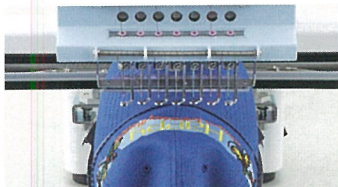

Options

Cap Frames