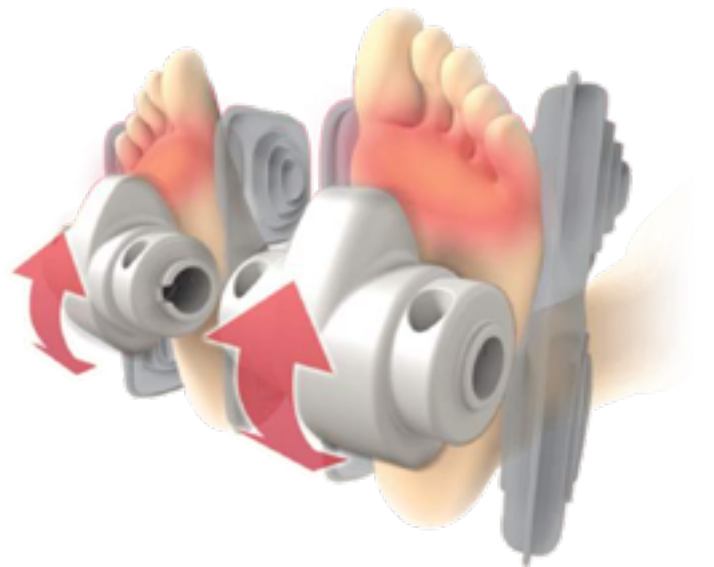

These 12 courses are equipped with 6 types of targeted
body part massage, 3 types of deep core kneading
techniques, and 3 types of body part stretch.

BUY NOW

21 Auto-courses to find your ideal massage

“21 Auto-courses to find your ideal massage” meet your massage therapy needs with expertly crafted master courses using 81 unique massage techniques.

Fully enjoy the highest levels of comfort and indulge in 4 types of 30 min. deluxe long course and 17 types of 16 min. body part and focused selective courses.

These 12 courses are equipped with 6 types of targeted body part massage, 3 types of deep core kneading techniques, and 3 types of body part stretch.

SHIATSU Reflexology

“SHIATSU Reflexology” massage functions with a combination of compression and shiatsu reflexology rollers designed to target the plantar fascia muscles in the arch of the foot.

These are specially designed rollers that fit the arches of the feet for a penetrating massage. Utilizing SHIATSU massage movements while holding the foot securely with the air compression system located near the ankles and insteps simultaneously. It also promotes improved blood circulations when coupled with the integrated foot heaters.

These 12 courses are equipped with 6 types of targeted body part massage, 3 types of deep core kneading techniques, and 3 types of body part stretch.

World most advanced

4D deep tissue

BUY NOW

“World most advanced 4D deep tissue massage robot” and “The Worlds most advanced dual layer body scan system” The industry leading 3D depth system (approximately 5 in) targets the deeper layers of muscles located in the back, neck and lumbar. The dual sensors optimize the length and depth of the massage to ensure optimal performance.