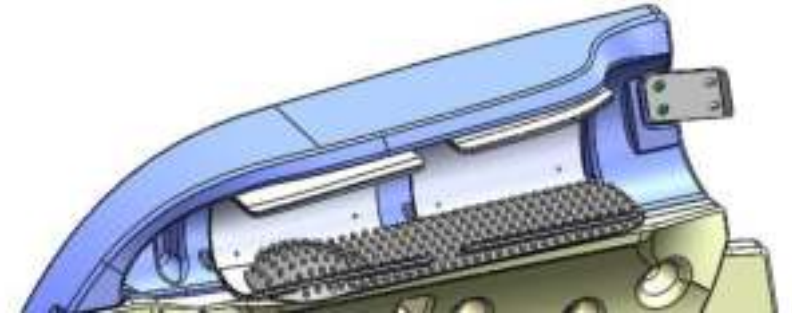

L型导轨：符合人体工程学设计，更加贴合颈部及腰部的曲线，1250MM超长按摩行程，按摩部位从颈部覆盖至臀部以下，按摩面积较常规按摩椅多出60%，帮助缓解颈部疲劳及腰部酸疼、保护生殖系统、改善四肢麻痹、坐骨神经痛等症状。

**The width of massage heads can
adjust between **6-20CM**
according to various user's body figures**

Equipped with optical coupler scan device which can locate the shoulder and neck, Super human hands 4 massage-head mechanism performs Kneading,Knocking,Sync,tapping,shiatsu and rubbing massage techniques, providing pinpoint supreme massage experience for users with all kinds of body figures.

手部解乏有妙招

Bumpy pad&air pressure massage for hands&arms

隐形设计：按摩手垫

Invisible design: bumpy massage pad

覆盖整条手臂&手掌，为气囊按摩加分！

Bumpy pad covers the full hands&arms,a perfect compliment to air pressure massage

There are 6 main meridians(collateral channels) and hundreds of acupoints on our hands,press on the acupoints has the effect of improving functioning in the relative parts.

A 404MM long,106MM wide,with 288 bumpy dots pad built along with the airbags for arms&hands, while the airbags pressing massage is running, the protruding dots will stimulate the acupoint on hands and arms to help boost the blood circulation.