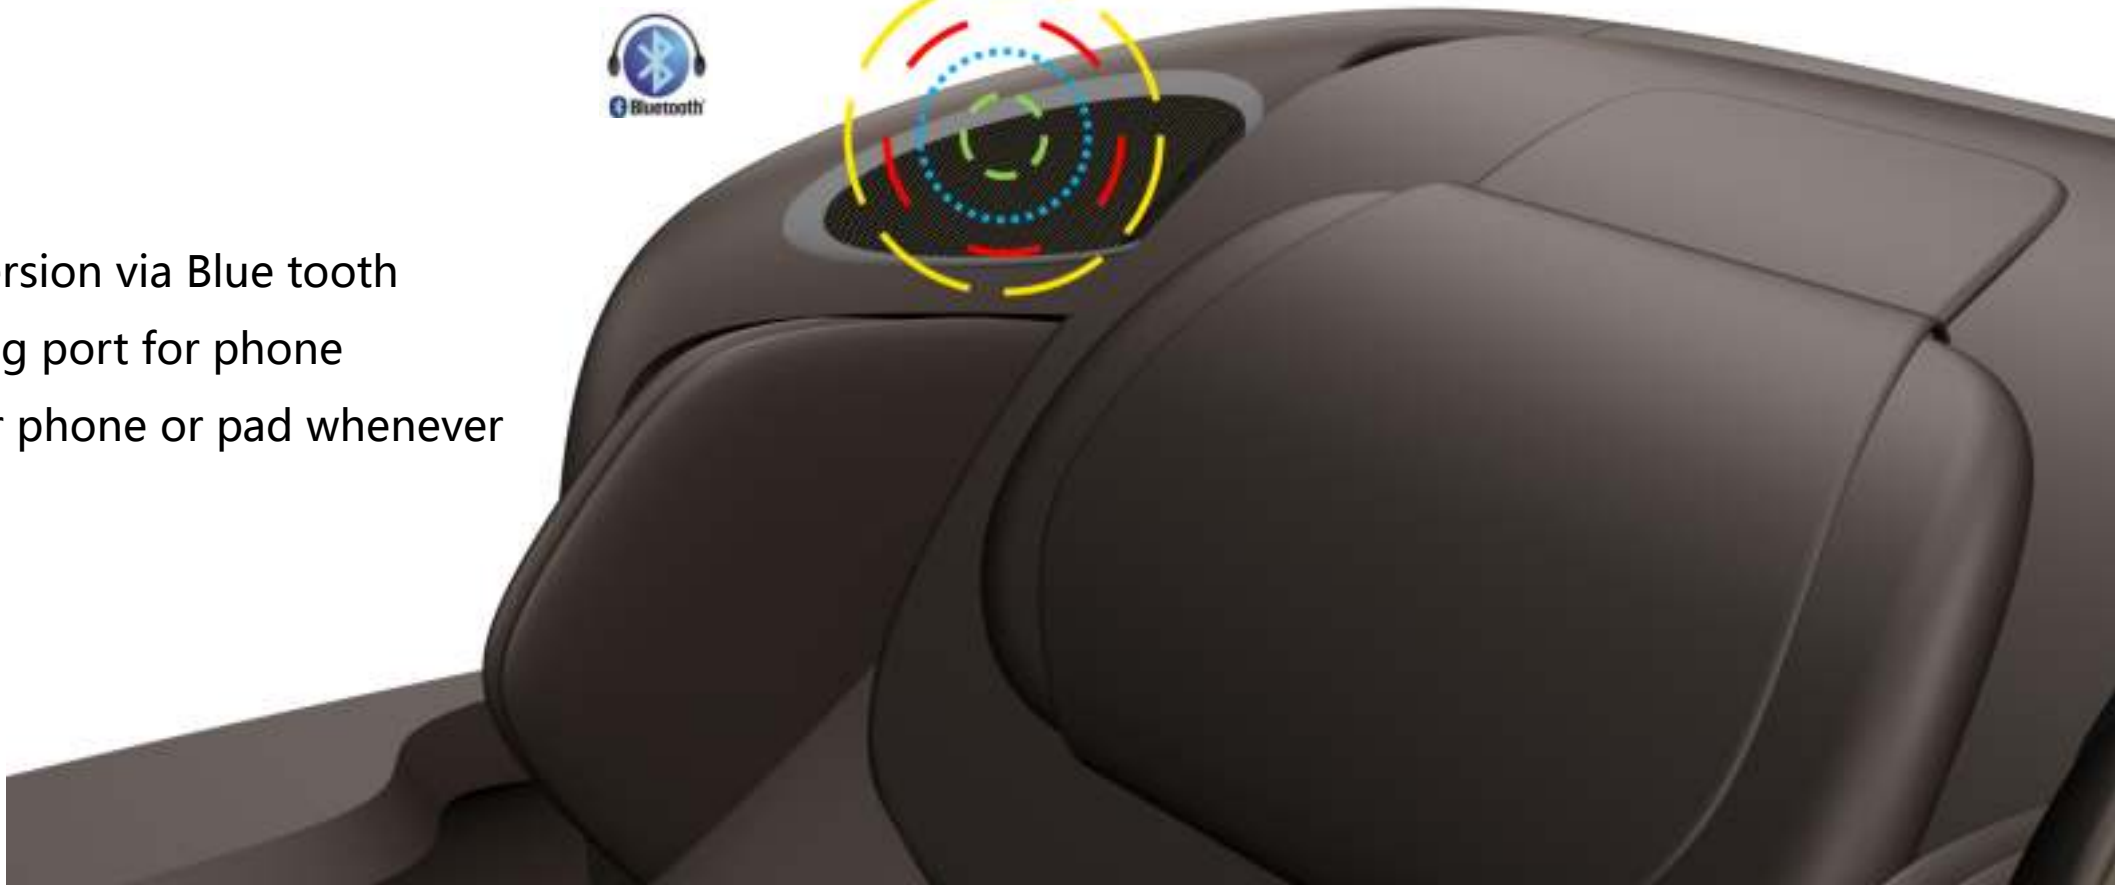

零重力按摩

Zero gravity position massage

it is extremely helpful for deep sleep, brings the ultimate relaxation

the horizontal position that the height of the legs slightly higher than the upper body, at 126 ± 7 degrees between the upper body and legs, the weight of body can evenly distributed throughout, reducing the pressure of the spine and joints both physically and mentally

are the perfect compliment to a massage

Treble and bass stereo
speaker with amazing
sound capabilities

Music immersion via Blue tooth

USB charging port for phone

Charge your phone or pad whenever

needed

9 pre-set auto wellness programs

6 manual programs

User-friendly controller

Easy updating of daily life

Choose from the choreographed 9 pre-set auto wellness programs:

Extension, Refresh, Recovery, Upper/Lower Auto, Boss Nursing, Queen Slimming and Soul Spa