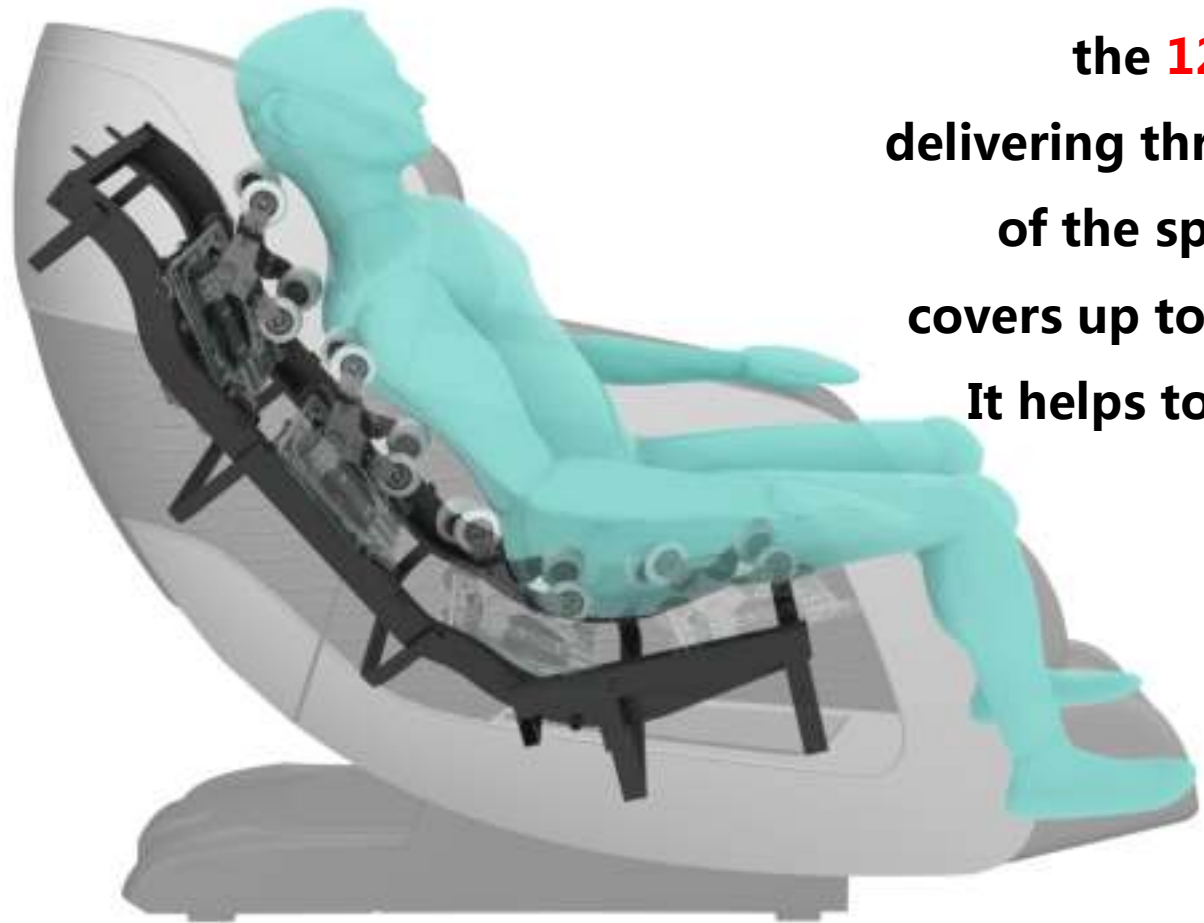

Massage chair RT6602 Presentation

The ergonomic design mechanism glide technology neatly fitted with the S shape body figure, the **1250MM super long** L-shape massage guide track delivering three dimensional massage along the entire length of the spine, and all the way down to hips and the thighs, covers up to **60% more** of the back than conventional chairs. It helps to promote flexibility, prevent injuries, ease muscle strains and aiding healing.

L型导轨：符合人体工程学设计，更加贴合颈部及腰部的曲线，1250MM超长按摩行程，按摩部位从颈部覆盖至臀部以下，按摩面积较常规按摩椅多出60%，帮助缓解颈部疲劳及腰部酸疼、保护生殖系统、改善四肢麻痹、坐骨神经痛等症状。

**The width of massage heads can
adjust between **6-20CM**
according to various user's body figures**

Equipped with optical coupler scan device which can locate the shoulder and neck, Super human hands 4 massage-head mechanism performs Kneading,Knocking,Sync,tapping,shiatsu and rubbing massage techniques, providing pinpoint supreme massage experience for users with all kinds of body figures.

A 404MM long,106MM wide,with 288 bumpy dots pad built along with the airbags for arms&hands, while the airbags pressing massage is running, the protruding dots will stimulate the acupoint on hands and arms to help boost the blood circulation.