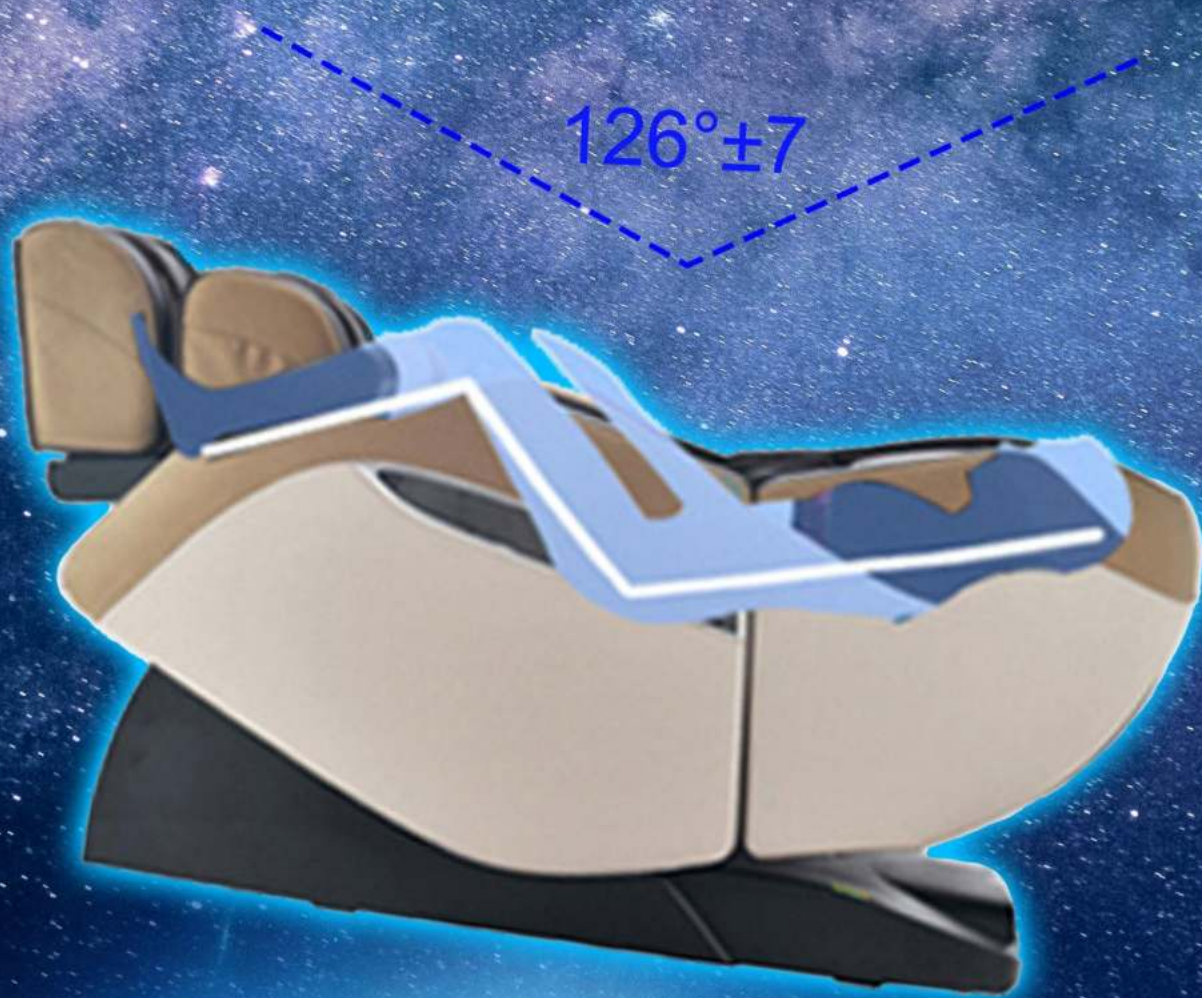

# Shoulder Massage

《 The Neck 》

Forward/reverse deep kneading

# Full body 36 groups of airbags

Carbon fiber heating for  
waist and calves, feet

# Full Body Scan - Smart Full Body Medical Scan

125cm long L track

## Auto adjustable Leg Extension for 17cm