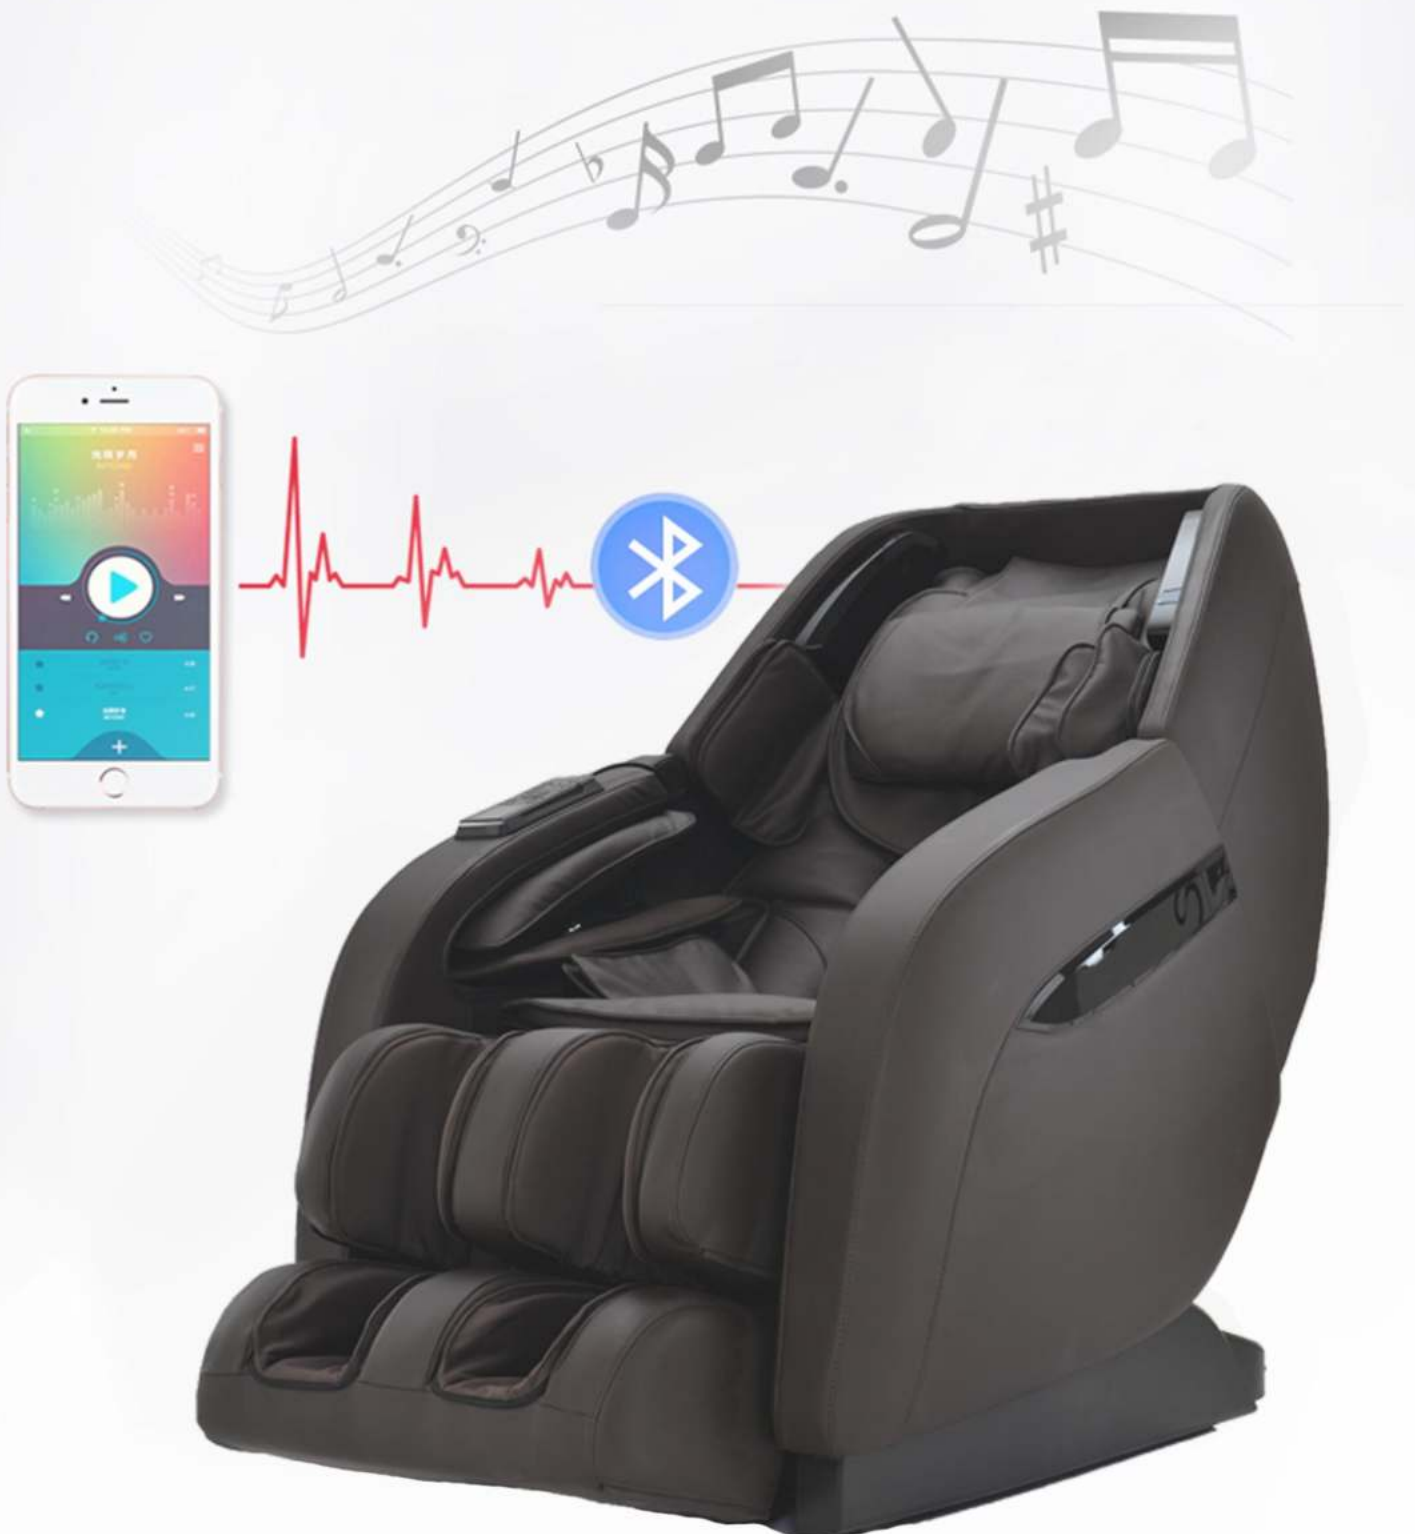

## Auto adjustable Leg Extension for 17cm

## 28cm Forward Sliding Rail

The whole machine moves forward against the wall to save space

# Bluetooth Speaker

iOS & android APP

Enjoy a Massage and Relax your Body and Mind

Smart phone/Tablet application controls (iOS & android APP)