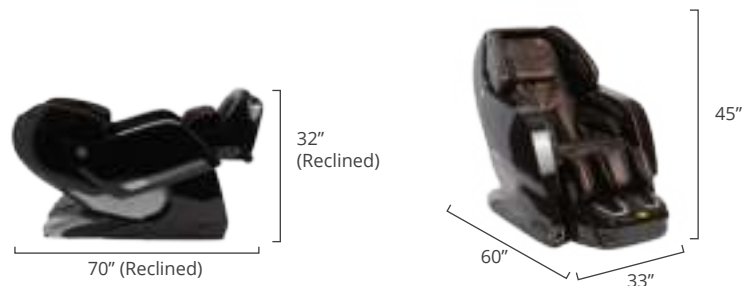

Kyoto Yosei M868 4D Massage Chair

Black/Black

Bronze/Brown

Features

- 4D back massage mimics deep tissue massage of human hands
- Kneading and oscillating calf, automatic footrest extension, and closed toe foot massage.
- Triple roller Total Sole Reflexology foot massage
- Powerful spinal correction & waist twist functions
- Exterior programmed chromotherapy lighting
- MyMemory custom massage program storage
- Lumbar heat to warm up muscles for enhanced massage
- Integrated air ionizer
- Built in Bluetooth speakers
- USB charging port

4D

L Track / 49"

Airbags/ Aircells Recline

26 / 50

Zero Gravity

Heat Zones Smart Fit

Lumbar

- Smart Body Scan
- Mechanical Foot Extension

Zero Wall Clearance Warranty

2"

Kyoto Promise
4 Year Limited Warranty

Ideal Height & Weight

Product Specifications

KYOTA

1-800-242-0761
www.kyotamassagechairs.com