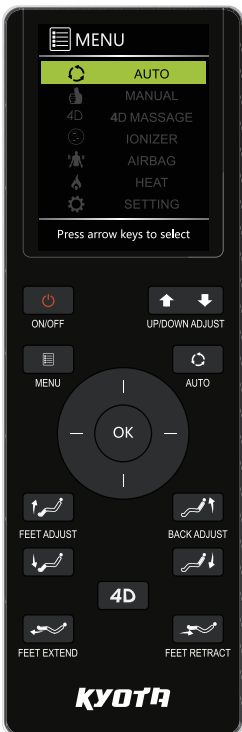

Kyoto Yosei M868 4D Massage Chair

Black/Black

Bronze/Brown

Features

- 4D back massage mimics deep tissue massage of human hands
- Kneading and oscillating calf, automatic footrest extension, and closed toe foot massage.
- Triple roller Total Sole Reflexology foot massage
- Powerful spinal correction & waist twist functions
- Exterior programmed chromotherapy lighting
- MyMemory custom massage program storage
- Lumbar heat to warm up muscles for enhanced massage
- Integrated air ionizer
- Built in Bluetooth speakers
- USB charging port

Kneading + Oscillating Calf

Bluetooth Speakers

Enclosed Total Foot Massage

Two Custom Memory Functions

Massage Regions

12 Auto Programs

Wired Controller

Back Mechanism Track Type/Length

4D

L Track / 49"

Airbags/ Aircells Recline

26 / 50

Zero Gravity

Heat Zones Smart Fit

Lumbar

- Smart Body Scan
- Mechanical Foot Extension