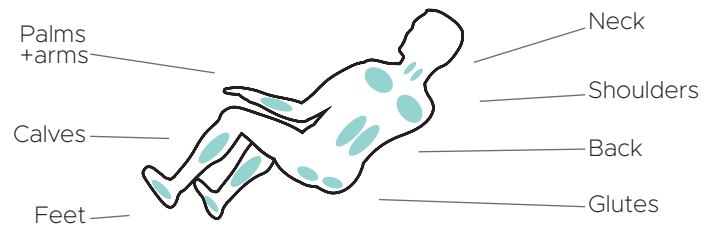

Massage Regions