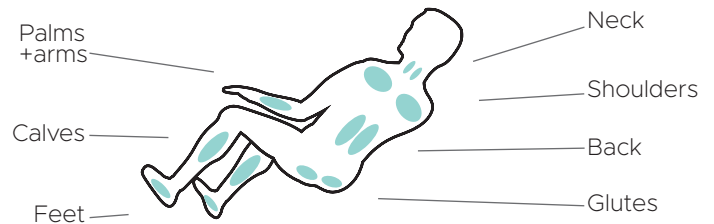

## Features

- 3D/4D massage mimics deep tissue massage of human hands
- Super long 49" L-track reaches from your neck to your glutes
- Soothing lumbar heat loosens muscles
- Triple roller Total Sole Reflexology™ foot massage
- Automatic footrest extension easily adjusts length
- Spinal correction & decompression stretch
- Unique seat airbags perform waist twist
- 4 node traveling back mechanism delivers shiatsu, kneading, tapping, and knocking massage techniques
- Relaxing metronome-based rocking motion

Space Saving Technology

Adjustable Shoulder

Bluetooth Speakers

iOS/Android App

## Massage Regions

9 Auto Programs

Wired Controller

Back Mechanism	Track Type/Length
<b>3D/4D</b>	<b>L Track/49"</b>
Airbags/Cells	Recline
40/72	<i>Zero Gravity</i>
Heat Zones	Smart Fit
 • Lumbar	• Smart Body Scan • Mechanical Foot Extension • Adjustable Shoulder
Zero Wall Clearance	Warranty
<b>2"</b>	<b>5</b> Year Limited Warranty

## Ideal Height & Weight