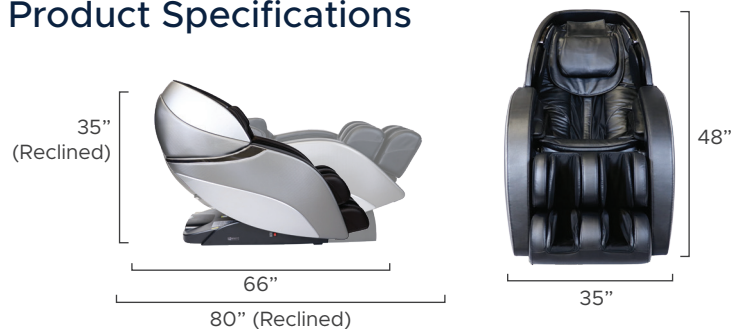

Product Specifications

INFINITY®

603-910-5000
www.infinitymassagechairs.com