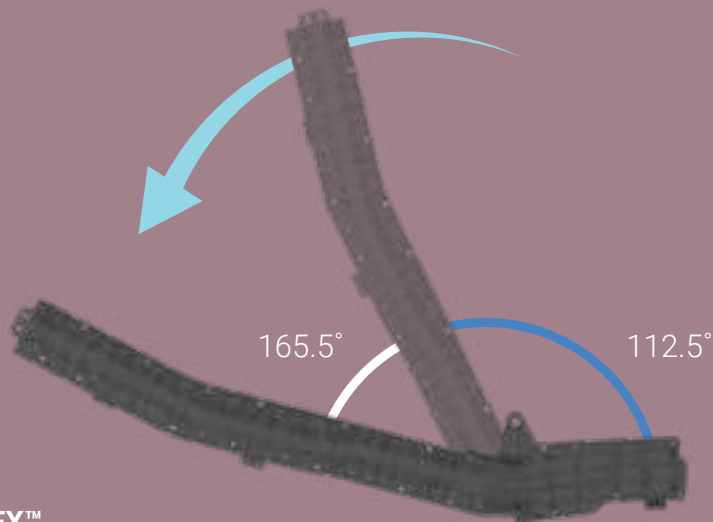

SUPREME

SPH-1

HYBRID

MASSAGE LOUNGER

 Daiwa®  ROTA
RELAX LIKE ROYALTY

Hybrid Design

L-SHAPED MASSAGE TRACK + INVERSION STRETCH

L-SHAPED MASSAGE TRACK

A 49" L-shaped track runs from the top of the shoulder to the upper thigh.

INVERSION STRETCH

An Inversion stretch offers a full-body therapeutic stretch that reduces pressure and relieves back pain.

HYBRIFLEX™

New Combination Design

HybriFlex™

FLEXIBLE MASSAGE TRACK

HybriFlex™, the innovative bendable massage track, makes a further reach and deeper inverted bend possible for the first time. Users get the deepest, most natural muscle stretch of any chair on the market.

FullBodyReach™

MULTISTROKE 6-ROLLER SYSTEM

The FullBodyReach™ MultiStroke 6-Roller System is the result of a totally new massage roller design that separates the upper and lower massaging arms. One focuses on the upper back, shoulders, and neck using 3D massage rollers, and the other simultaneously massages the lower back and legs.