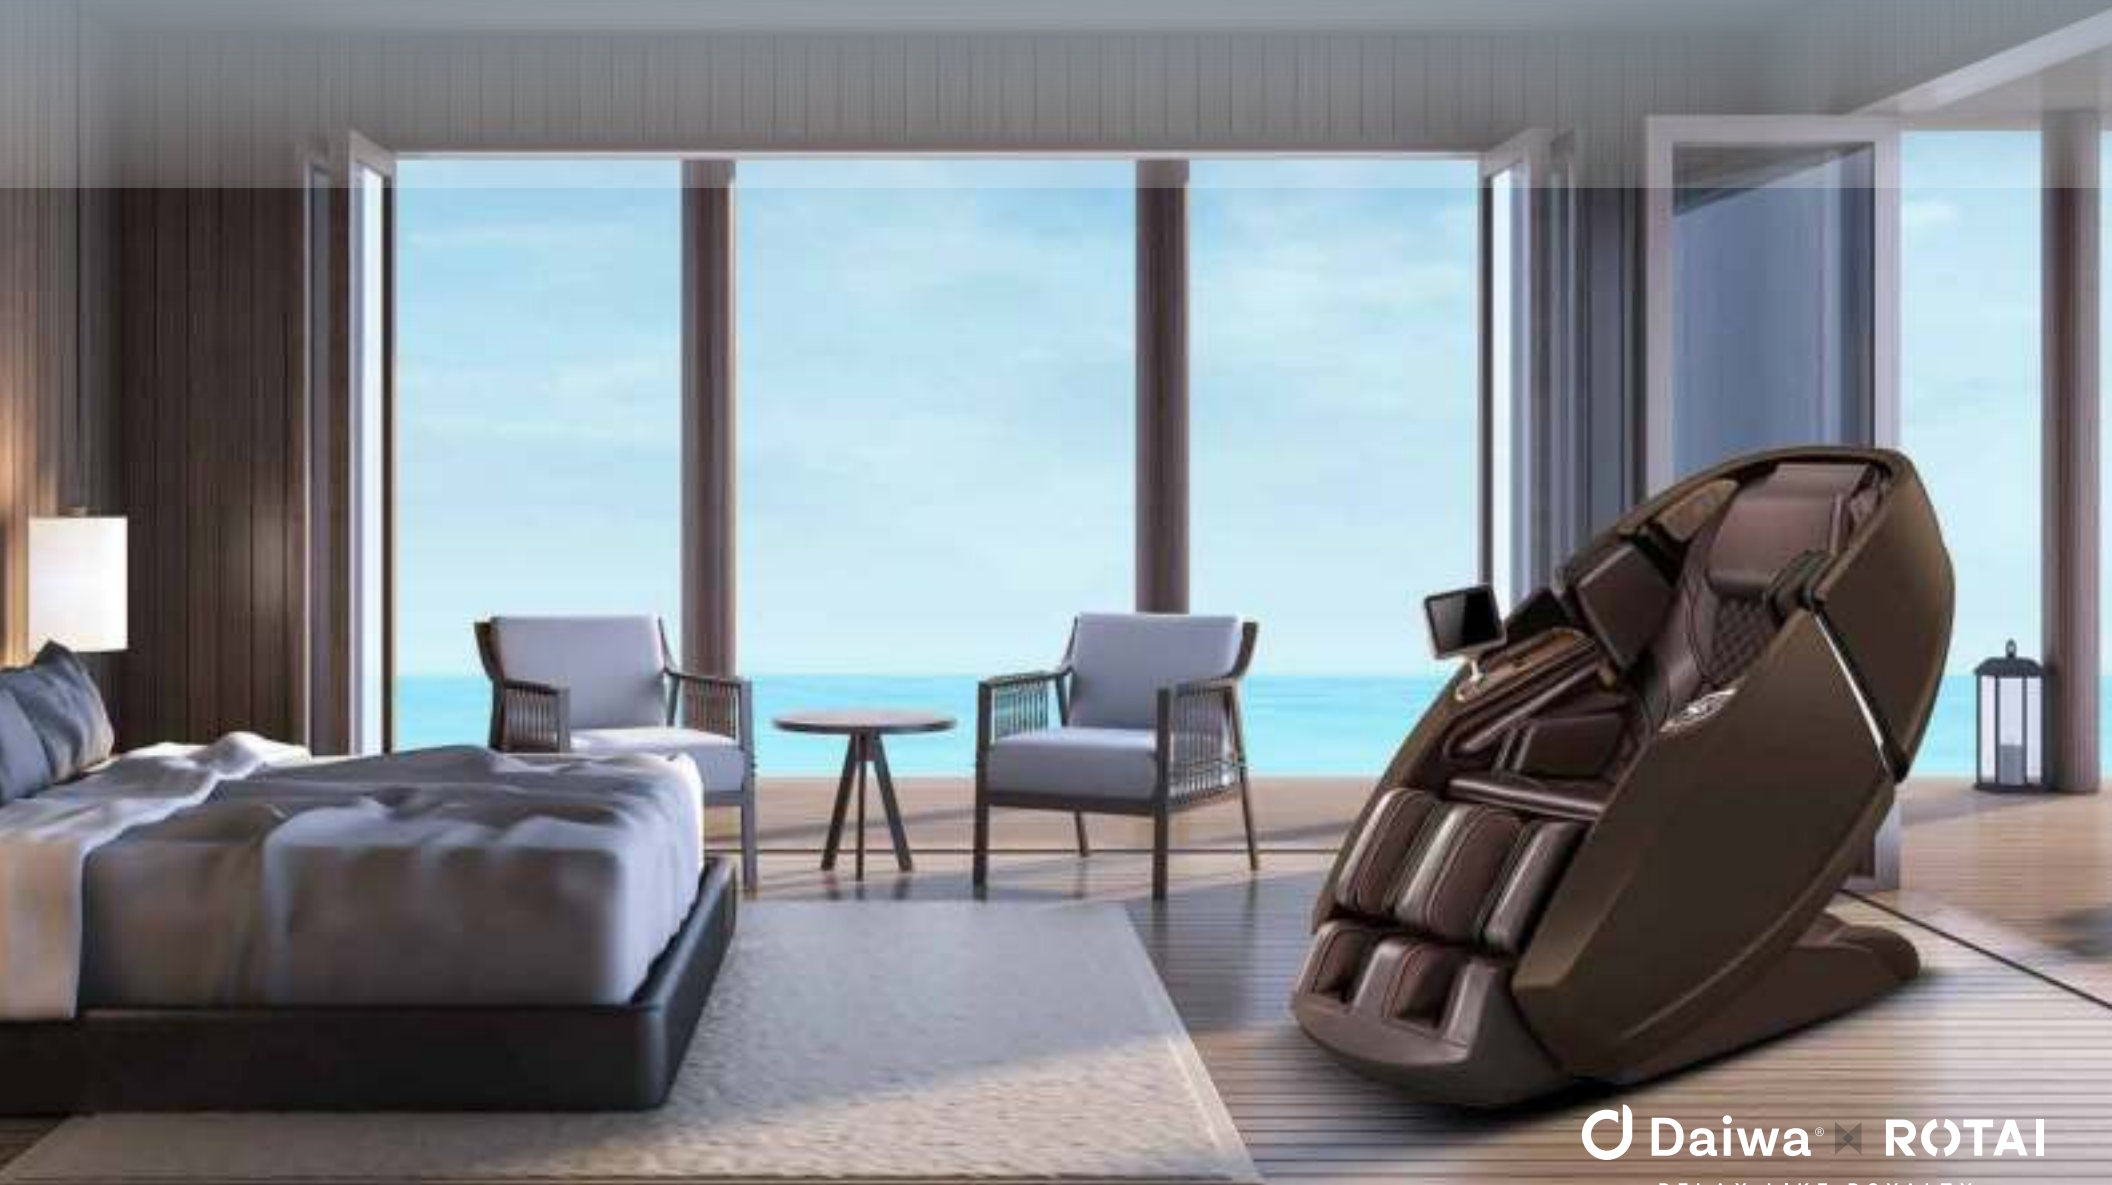

SUPREME

SPH-1

HYBRID

MASSAGE LOUNGER

Daiwa® ROTA
RELAX LIKE ROYALTY