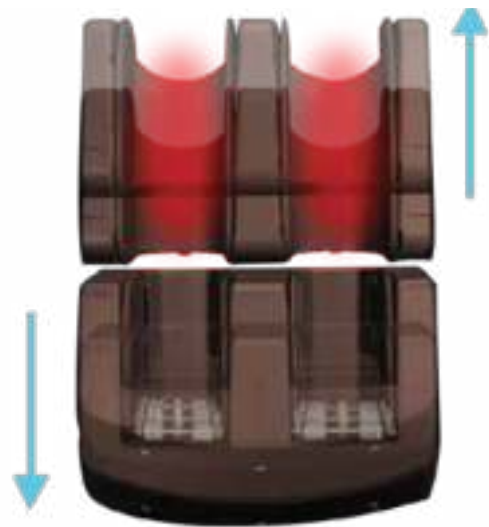

New Combination Design

HybriFlex™

FLEXIBLE MASSAGE TRACK

HybriFlex™, the innovative bendable massage track, makes a further reach and deeper inverted bend possible for the first time. Users get the deepest, most natural muscle stretch of any chair on the market.

FullBodyReach™

MULTISTROKE 6-ROLLER SYSTEM

The FullBodyReach™ MultiStroke 6-Roller System is the result of a totally new massage roller design that separates the upper and lower massaging arms. One focuses on the upper back, shoulders, and neck using 3D massage rollers, and the other simultaneously massages the lower back and legs.

2 UPPER MESSAGE ROLLERS

- 25" of coverage from neck to mid-back
- Extends 3" for a deep 3D massage

4 LOWER MESSAGE ROLLERS

- 35" of coverage from mid-back to thighs
- Syncs movement with upper rollers

Patented Legrest