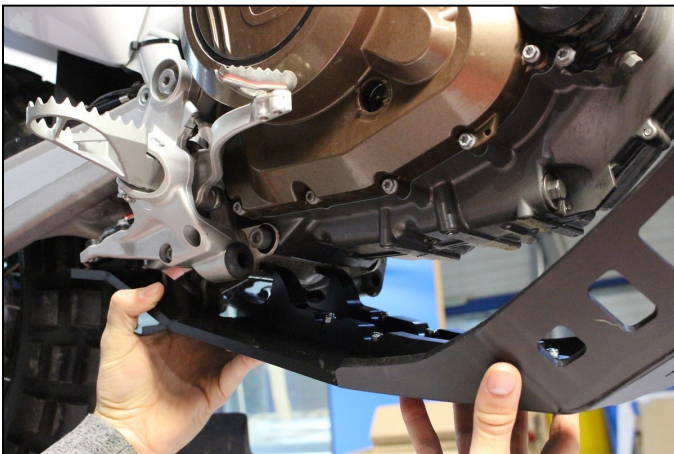

**AX1577**  
Adv Orange SKID PLATE  
KTM 690

**4 Tfhc 6x20mm**

**Tfhc 6x25mm**

**Tfhc 6x30mm**

**Tbhc 6x16mm**

**Th 6x35mm**