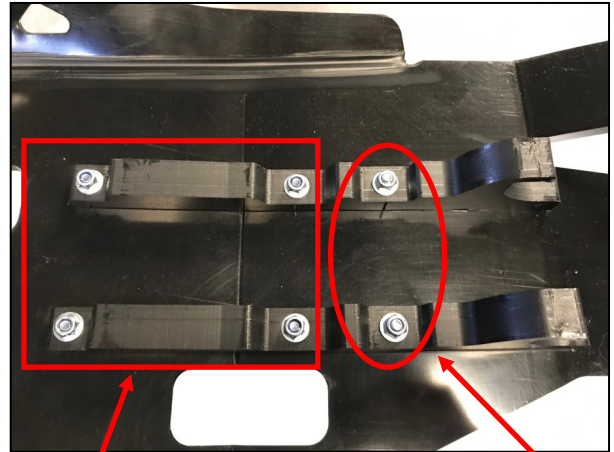

- 2 PM02-03-011 Inox parts
- 2 PM01-04-164 Plastic brackets
- 1 NE04-01-147 Sticker KTM
- 4 NE01-02-002 Tfhc 6x20mm
- 11 NE01-04-003 Em6f
- 10 NE01-03-001 R.M6
- 4 NE01-02-003 Tfhc 6x25mm
- 2 NE01-02-004 Tfhc 6x30mm
- 1 NE01-06-028 Th 6x35mm
- 2 NE01-01-001 Tbhc 6x16mm

**AX1577**  
Adv Orange SKID PLATE  
KTM 690

**4 Tfhc 6x20mm**

**Tfhc 6x25mm**

**Tfhc 6x30mm**

**Tbhc 6x16mm**

**Th 6x35mm**