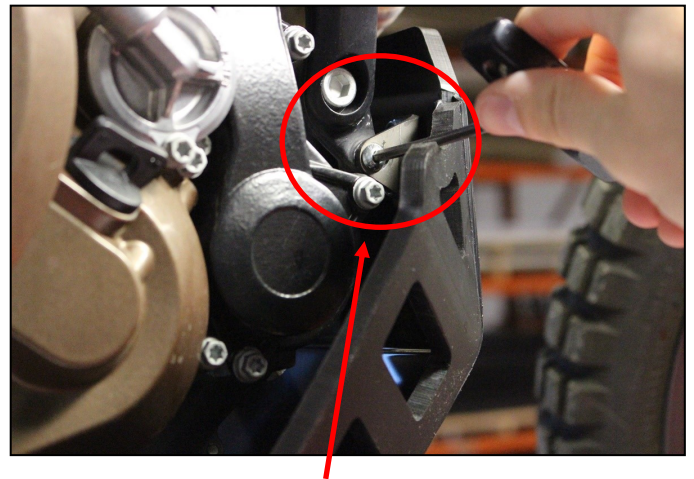

**AX1577**  
Adv Orange SKID PLATE  
KTM 690

**4 Tfhc 6x20mm**

**Tfhc 6x25mm**

**Tfhc 6x30mm**

**Tbhc 6x16mm**

**Th 6x35mm**