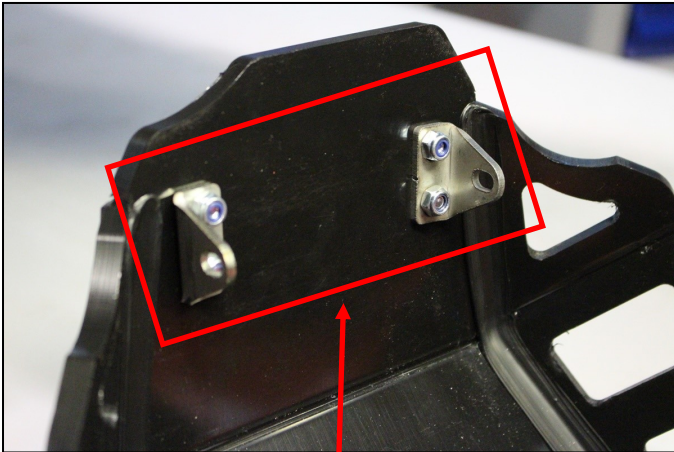

- 2 PM02-03-011 Inox parts
- 2 PM01-04-164 Plastic brackets
- 1 NE04-01-147 Sticker KTM
- 4 NE01-02-002 Tfhc 6x20mm
- 11 NE01-04-003 Em6f
- 10 NE01-03-001 R.M6
- 4 NE01-02-003 Tfhc 6x25mm
- 2 NE01-02-004 Tfhc 6x30mm
- 1 NE01-06-028 Th 6x35mm
- 2 NE01-01-001 Tbhc 6x16mm

**AX1577**  
Adv Orange SKID PLATE  
KTM 690

**4 Tfhc 6x20mm**

**Tfhc 6x25mm**

**Tfhc 6x30mm**

**Tbhc 6x16mm**

**Th 6x35mm**