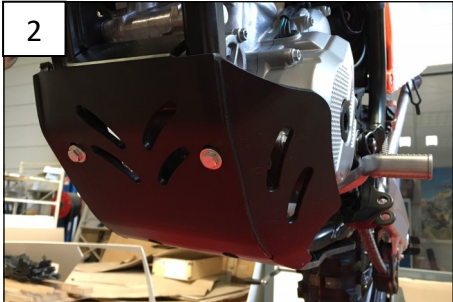

2 NE01-11-001 - Screws 6x25mm
1 NE04-01-120 Sticker orange

AX1402
Skid Plate 6mm
KTM 450-500 EXC-F

2 NE01-11-001 - Screws 6x25mm
1 NE04-01-120 Sticker orange

AX1402
Skid Plate 6mm
KTM 450-500 EXC-F

2 NE01-11-001 - Screws 6x25mm
1 NE04-01-120 Sticker orange

AX1402
Skid Plate 6mm
KTM 450-500 EXC-F