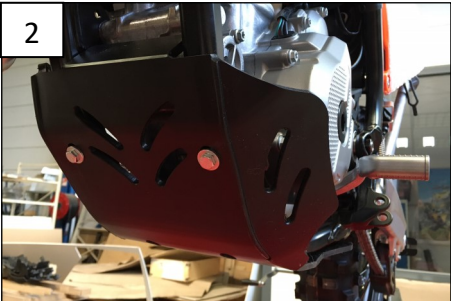

2 NE01-11-001 - Screws 6x25mm
1 NE04-01-120 Sticker orange

AX1402
Skid Plate 6mm
KTM 450-500 EXC-F

2 NE01-11-001 - Screws 6x25mm
1 NE04-01-120 Sticker orange

AX1402
Skid Plate 6mm
KTM 450-500 EXC-F

2 NE01-11-001 - Screws 6x25mm
1 NE04-01-120 Sticker orange

AX1402
Skid Plate 6mm
KTM 450-500 EXC-F