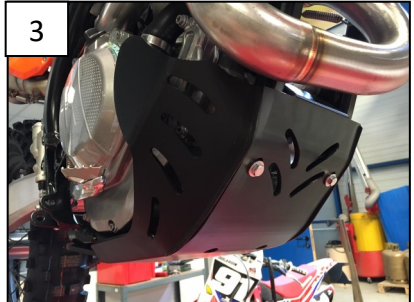

2 NE01-11-001 - Screws 6x25mm
1 NE04-01-120 Sticker orange

AX1402
Skid Plate 6mm
KTM 450-500 EXC-F

2 NE01-11-001 - Screws 6x25mm
1 NE04-01-120 Sticker orange

AX1402
Skid Plate 6mm
KTM 450-500 EXC-F

2 NE01-11-001 - Screws 6x25mm
1 NE04-01-120 Sticker orange

AX1402
Skid Plate 6mm
KTM 450-500 EXC-F