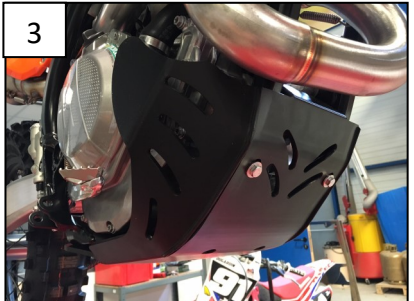

2 NE01-11-001 - Screws 6x25mm
1 NE04-01-120 Sticker orange

AX1402
Skid Plate 6mm
KTM 450-500 EXC-F

2 NE01-11-001 - Screws 6x25mm
1 NE04-01-120 Sticker orange

AX1402
Skid Plate 6mm
KTM 450-500 EXC-F

2 NE01-11-001 - Screws 6x25mm
1 NE04-01-120 Sticker orange

AX1402
Skid Plate 6mm
KTM 450-500 EXC-F