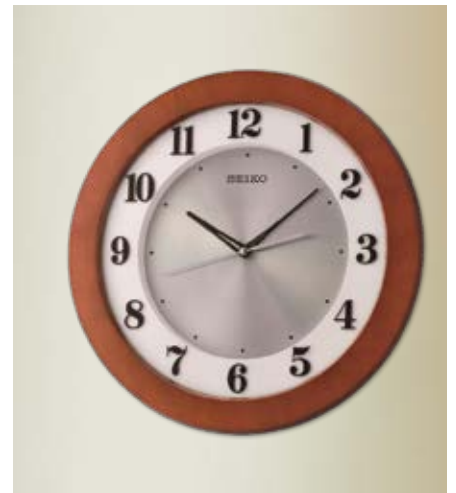

MRP: ₹11,000

QXA743B

- Wooden case (MDF / Maple veneer) (35.6 x 35.6 x 4.8 cm)
- Quiet sweep second hand
- Aluminum dial
- Weight: 1.22 kg

MRP: ₹8,500

QXA743Z

- Wooden case (MDF / Maple veneer) (35.6 x 35.6 x 4.8 cm)
- Quiet sweep second hand
- Aluminum dial
- Weight: 1.22 kg