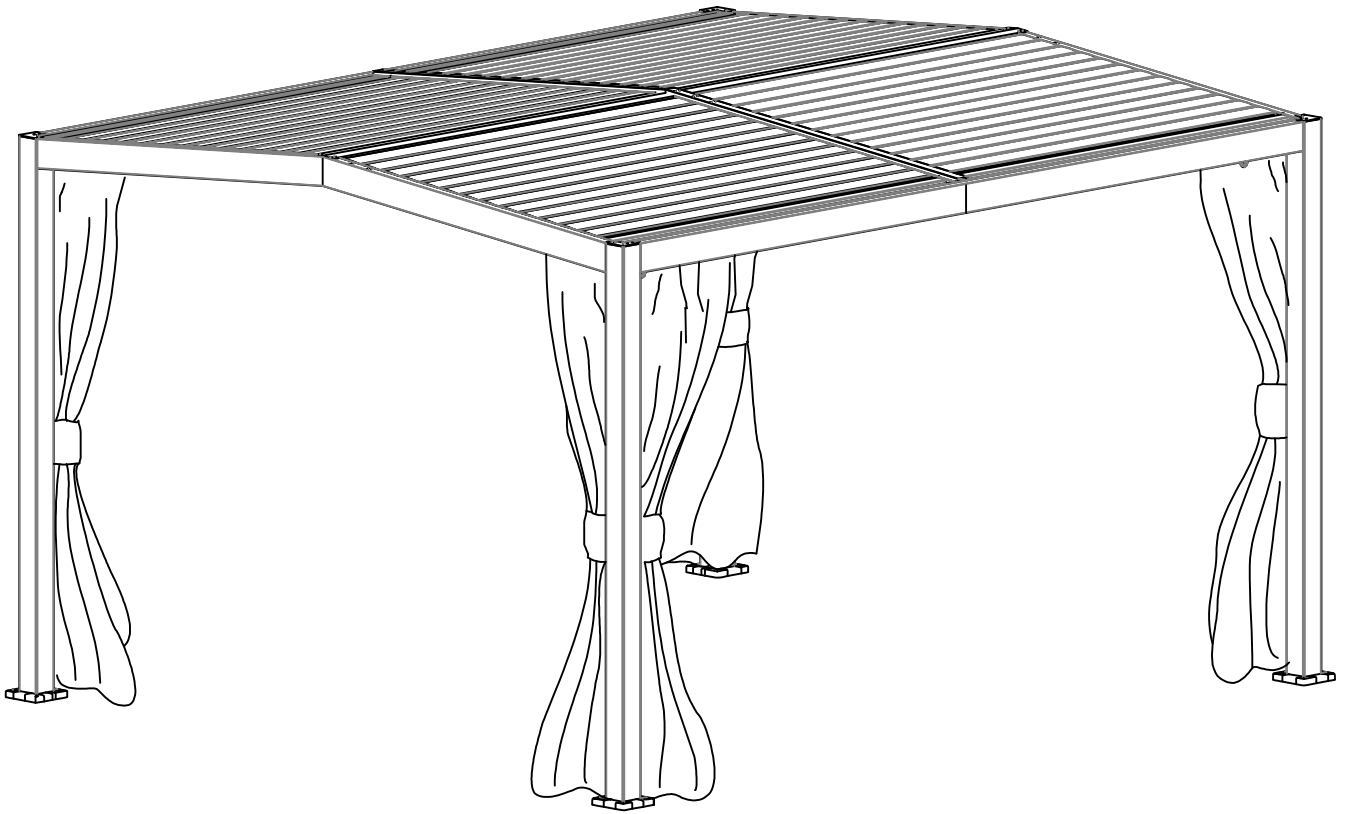

INSTRUCTION MANUAL

SKU: WQG-036BK / WQG-036MS

11FT x 13FT GAZEBO

Note: The gazebo needs to be installed in cooperation with four people. The following tools are not included and needed for assembly:

Pistol Drill

Tape Measure

2 m Adjustable Ladder

4 people

Warning

1. Four person assembly is required for this gazebo.
2. Please take appropriate actions as heavy rain, wind and snow can damage the gazebo. If necessary please disassemble and store for later use.
3. In snowy conditions, please do not allow the thickness of the snow to be more than 1.97 inches on the roof, this should be cleared as soon as possible for your safety. When the wind speed reaches 61.2km/h, please take measures to avoid the wind.