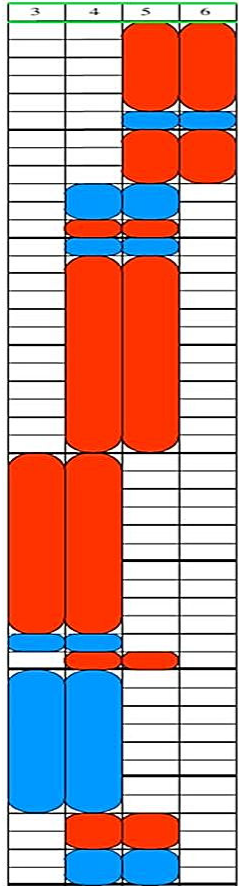

Piano Man – Part 1

Billy Joel

Written in "TurboTablature"
for Harmonica
US Patent 8664503
AntakaMatics, Inc. 2016

More FREE TurboTabs available at
www.turboharp.com/turbotabs

Transcribed by: Rosario Añon Suarez

Piano Man – Part 2

Billy Joel

Written in "TurboTablature"
for Harmonica
US Patent 8664503
AntakaMatics, Inc. 2016

More FREE TurboTabs available at
www.turboharp.com/turbotabs

Transcribed by:
Rosario Añon Suarez

Piano Man – Part 3

Billy Joel

More FREE TurboTabs available at www.turboharp.com/turbotabs

Transcribed by: Rosario Añon Suarez