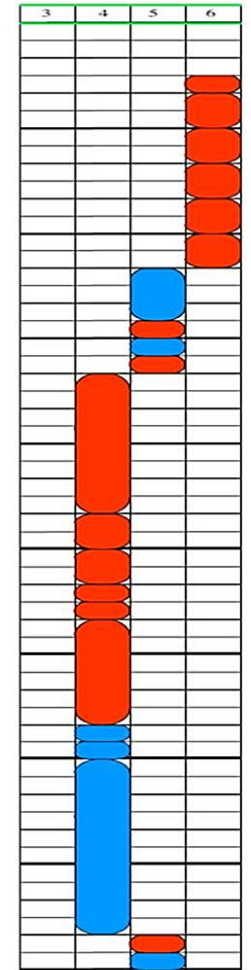

Piano Man – Part 1

Billy Joel

Written in "TurboTablature"
for Harmonica
US Patent 8664503
AntakaMatics, Inc. 2016

More FREE TurboTabs available at
www.turboharp.com/turbotabs

Transcribed by: Rosario Añon Suarez

Piano Man – Part 2

Billy Joel

Written in "TurboTablature"
for Harmonica
US Patent 8664503
AntakaMatics, Inc. 2016

More FREE TurboTabs available at
www.turboharp.com/turbotabs

Transcribed by:
Rosario Añon Suarez

Piano Man – Part 3

Billy Joel

More FREE TurboTabs available at www.turboharp.com/turbotabs

Transcribed by: Rosario Añon Suarez