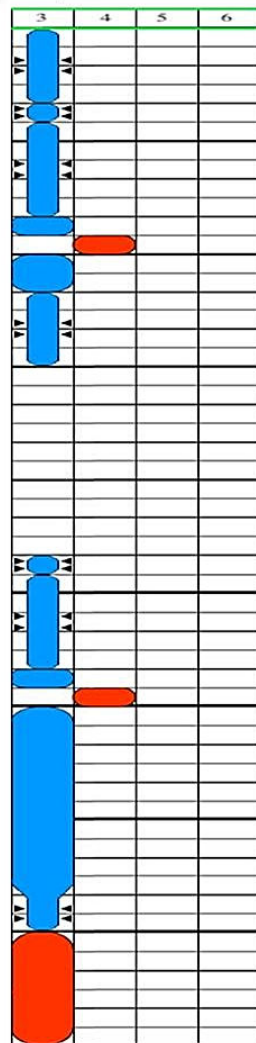

Piano Man – Part 1

Billy Joel

Written in "TurboTablature"
for Harmonica
US Patent 8664503
AntakaMatics, Inc. 2016

More FREE TurboTabs available at
www.turboharp.com/turbotabs

Transcribed by: Rosario Añon Suarez

Piano Man – Part 2

Billy Joel

Written in "TurboTablature"
for Harmonica
US Patent 8664503
AntakaMatics, Inc. 2016

More FREE TurboTabs available at
www.turboharp.com/turbotabs

Transcribed by:
Rosario Añon Suarez

Piano Man – Part 3

Billy Joel

More FREE TurboTabs available at www.turboharp.com/turbotabs

Transcribed by: Rosario Añon Suarez