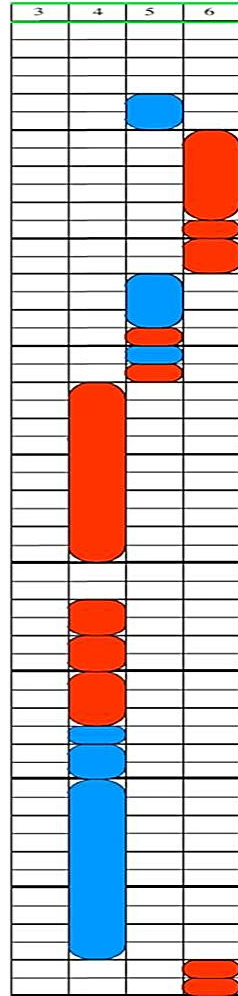

Piano Man – Part 1

Billy Joel

Written in "TurboTablature"
for Harmonica
US Patent 8664503
AntakaMatics, Inc. 2016

More FREE TurboTabs available at
www.turboharp.com/turbotabs

Transcribed by: Rosario Añon Suarez

Piano Man – Part 2

Billy Joel

Written in "TurboTablature"
for Harmonica
US Patent 8664503
AntakaMatics, Inc. 2016

More FREE TurboTabs available at
www.turboharp.com/turbotabs

Transcribed by:
Rosario Añon Suarez

Piano Man – Part 3

Billy Joel

More FREE TurboTabs available at www.turboharp.com/turbotabs

Transcribed by: Rosario Añon Suarez