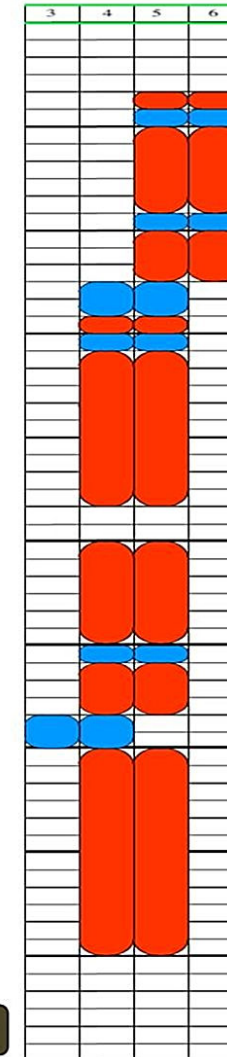

Piano Man – Part 1

Billy Joel

Written in "TurboTablature"
for Harmonica
US Patent 8664503
AntakaMatics, Inc. 2016

More FREE TurboTabs available at
www.turboharp.com/turbotabs

Transcribed by: Rosario Añon Suarez

Piano Man – Part 2

Billy Joel

Written in "TurboTablature"
for Harmonica
US Patent 8664503
AntakaMatics, Inc. 2016

More FREE TurboTabs available at
www.turboharp.com/turbotabs

Transcribed by:
Rosario Añon Suarez

Piano Man – Part 3

Billy Joel

More FREE TurboTabs available at www.turboharp.com/turbotabs

Transcribed by: Rosario Añon Suarez