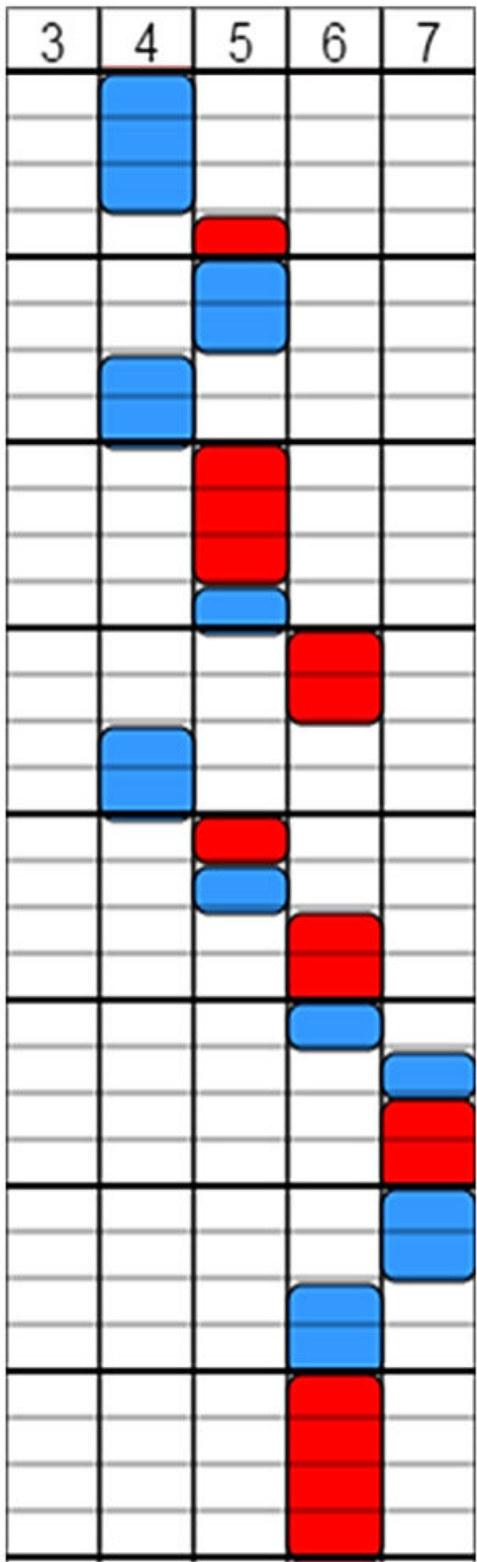

# Deck the Halls

Christmas Carol

Repeat this Column

Written in "TurboTablature" for Harmonica  
US Patent 8664503  
AntakaMatics, Inc. 2016

More FREE TurboTabs available at [www.turboharp.com/turbotabs](http://www.turboharp.com/turbotabs)