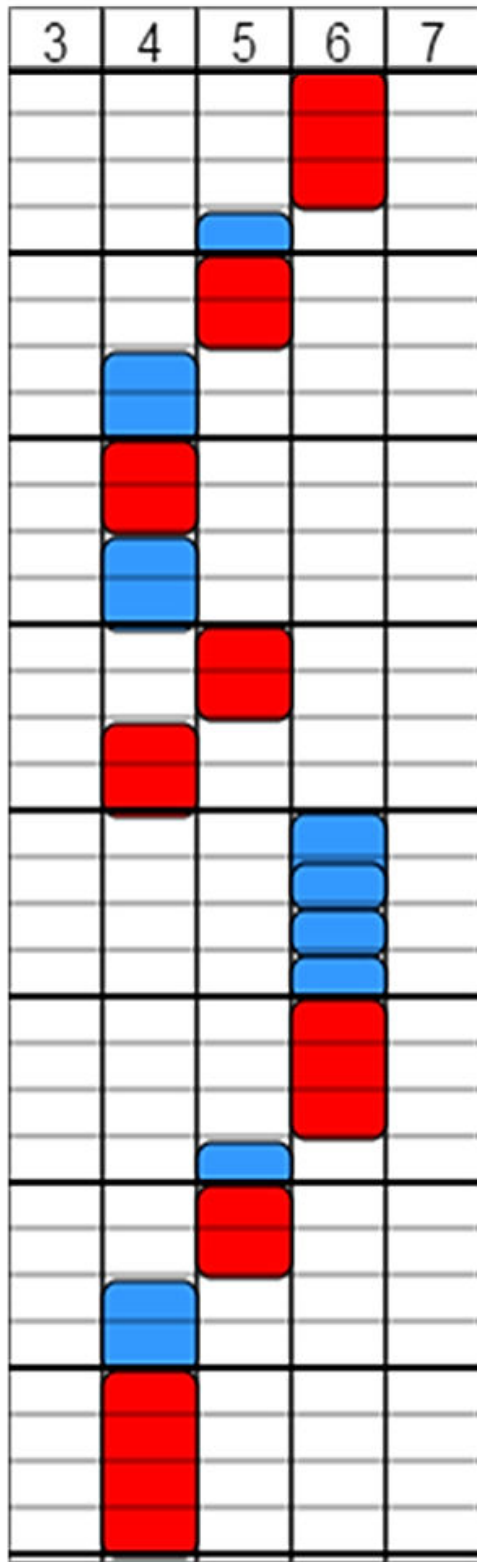

# Deck the Halls

Christmas Carol

Repeat this Column

Written in "TurboTablature" for Harmonica  
US Patent 8664503  
AntakaMatics, Inc. 2016

More FREE TurboTabs available at [www.turboharp.com/turbotabs](http://www.turboharp.com/turbotabs)