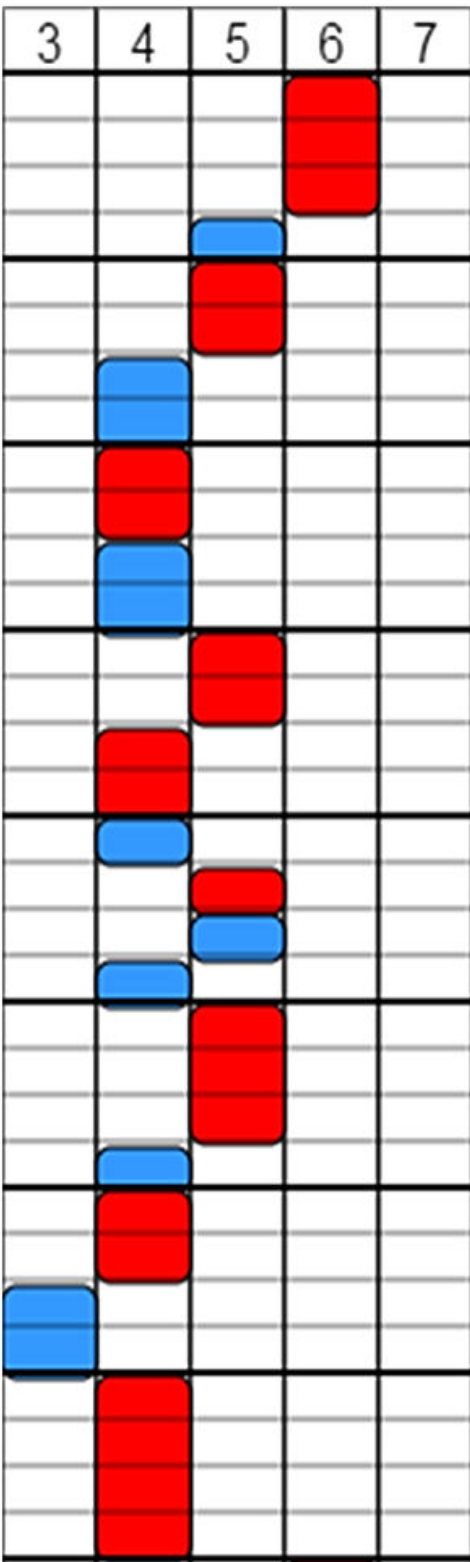

# Deck the Halls

Christmas Carol

Repeat this Column

Written in "TurboTablature" for Harmonica  
US Patent 8664503  
AntakaMatics, Inc. 2016

More FREE TurboTabs available at [www.turboharp.com/turbotabs](http://www.turboharp.com/turbotabs)