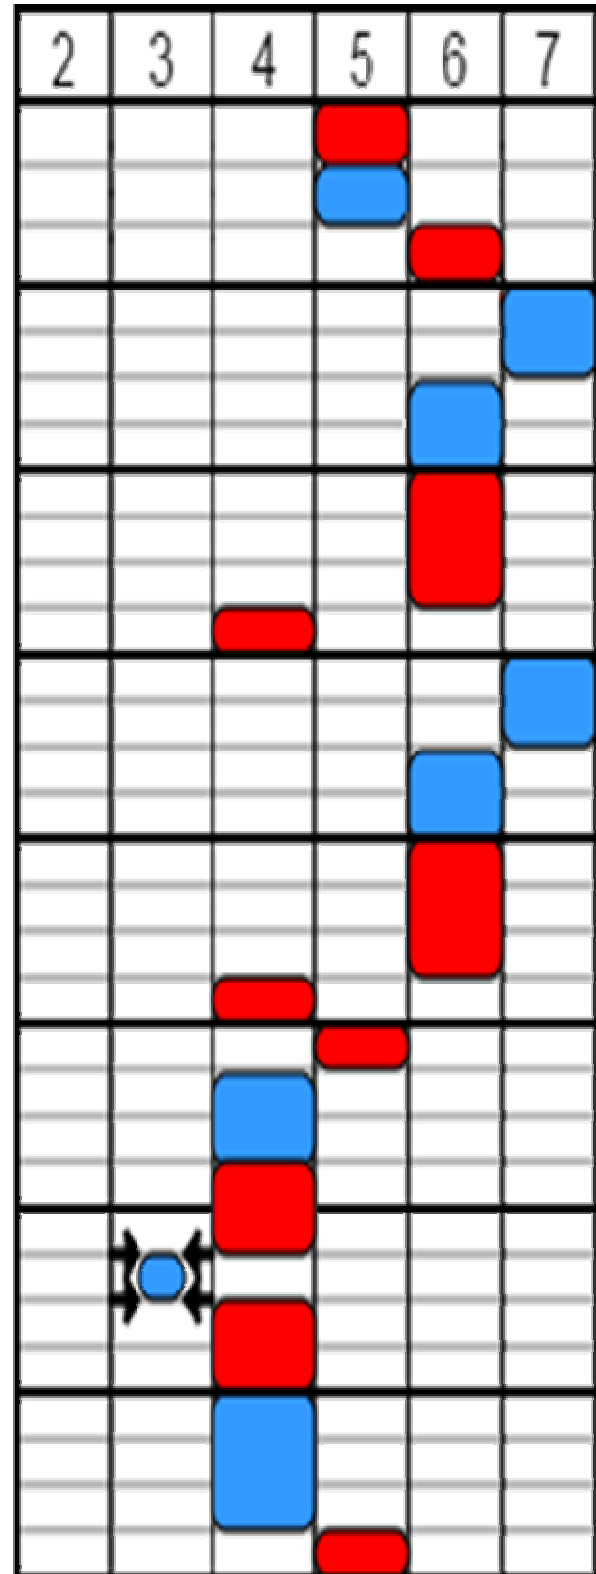

A Whole New World – Part 1

Tim Rice - Alan Menken

Play: A – B – A – C

Written in "TurboTablature" for Harmonica
US Patent 8664503
AntakaMatics, Inc. 2016

More FREE TurboTabs available at
www.turboharp.com/turbotabs

Transcribed by:
Rosario Añon Suarez

A Whole New World – Part 2

Tim Rice - Alan Menken

More FREE TurboTabs available at www.turboharp.com/turbotabs

Transcribed by: Rosario Añon Suarez