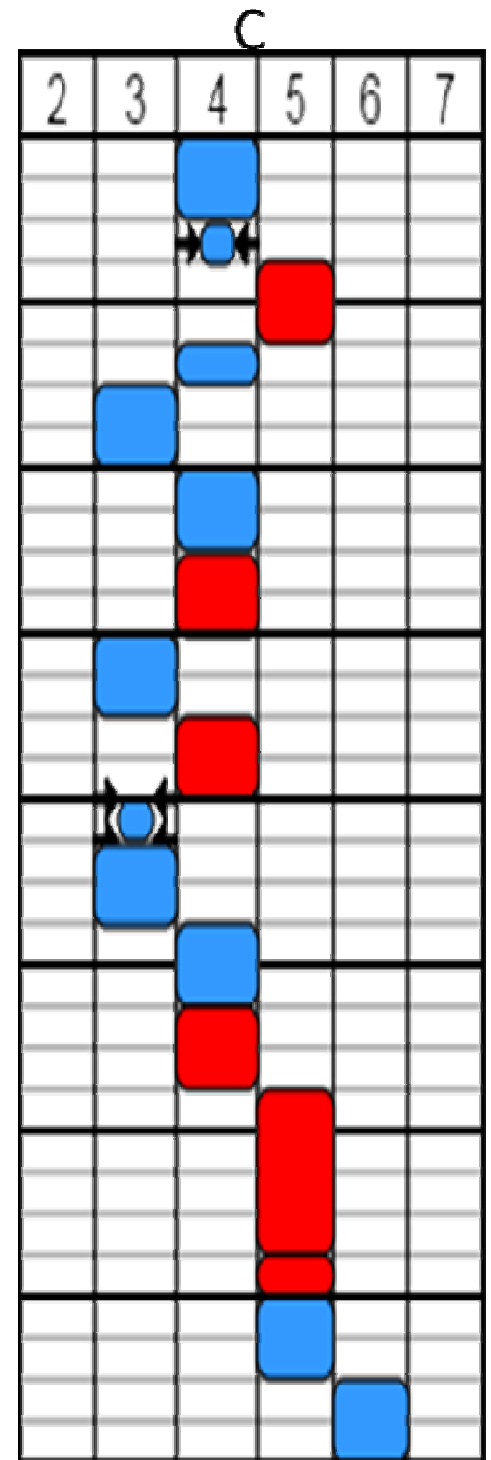

A Whole New World – Part 1

Tim Rice - Alan Menken

Play: A – B – A – C

Written in "TurboTablature" for Harmonica
US Patent 8664503
AntakaMatics, Inc. 2016

More FREE TurboTabs available at
www.turboharp.com/turbotabs

Transcribed by:
Rosario Añon Suarez

A Whole New World – Part 2

Tim Rice - Alan Menken

More FREE TurboTabs available at www.turboharp.com/turbotabs

Transcribed by: Rosario Añon Suarez