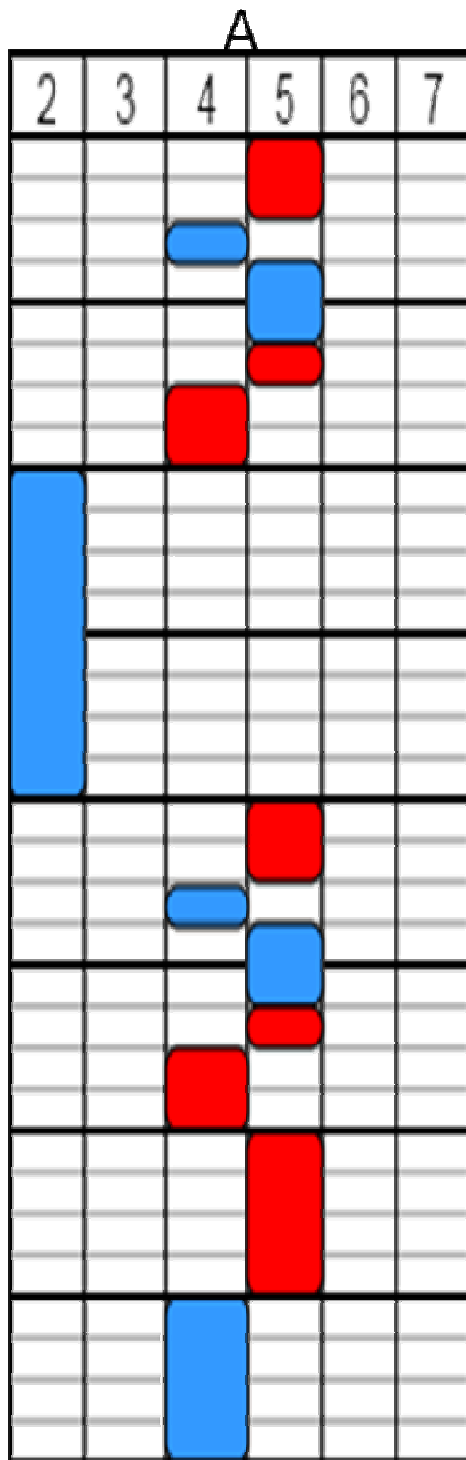

A Whole New World – Part 1

Tim Rice - Alan Menken

Play: A – B – A – C

Written in "TurboTablature" for Harmonica
US Patent 8664503
AntakaMatics, Inc. 2016

More FREE TurboTabs available at
www.turboharp.com/turbotabs

Transcribed by:
Rosario Añon Suarez

A Whole New World – Part 2

Tim Rice - Alan Menken

More FREE TurboTabs available at www.turboharp.com/turbotabs

Transcribed by: Rosario Añon Suarez