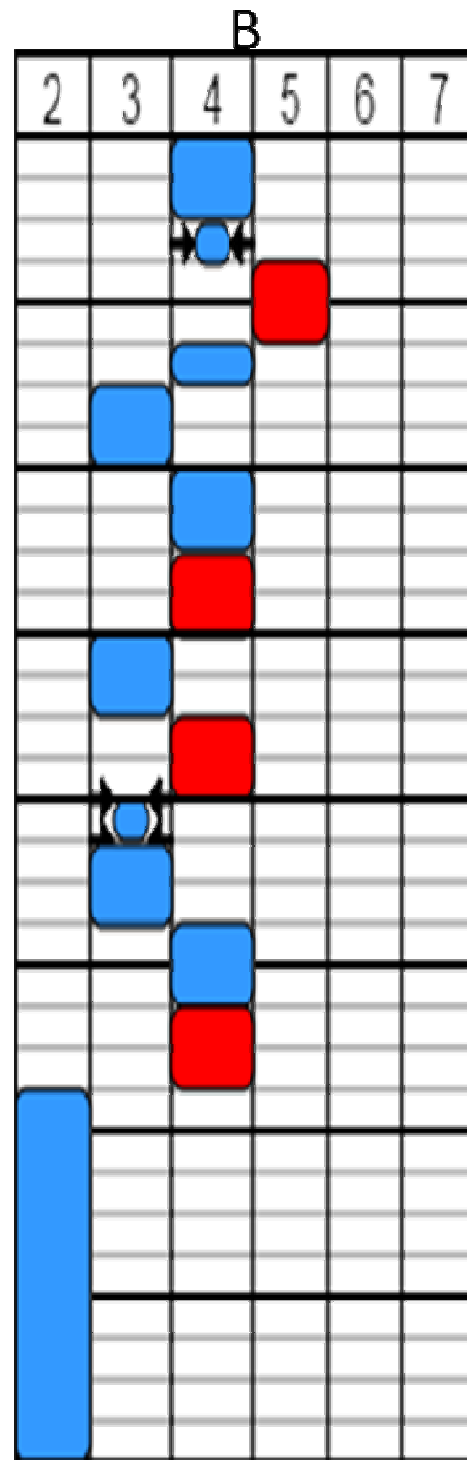

A Whole New World – Part 1

Tim Rice - Alan Menken

Play: A – B – A – C

Written in "TurboTablature" for Harmonica
US Patent 8664503
AntakaMatics, Inc. 2016

More FREE TurboTabs available at
www.turboharp.com/turbotabs

Transcribed by:
Rosario Añon Suarez

A Whole New World – Part 2

Tim Rice - Alan Menken

More FREE TurboTabs available at www.turboharp.com/turbotabs

Transcribed by: Rosario Añon Suarez