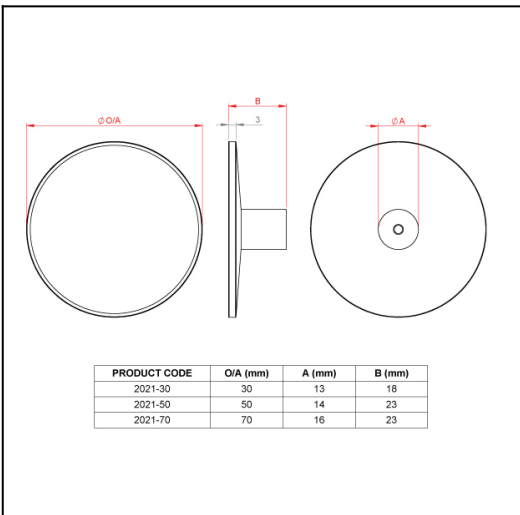

**Size Selected:**

2021-50

**Dimensions:**

Overall diameter 30/50/70 mm, projection 18/23 mm (see line drawing for more detail)

**Finish:**

Satin Nickel

<http://www.designerdoorware.com.au/catalogue/59324>

**Line Drawings**

As a generic representation of the product, Line Drawings are designed for general use only and may not reflect specifics for all product options such as individual functions or sizes etc.

**Contact Us**