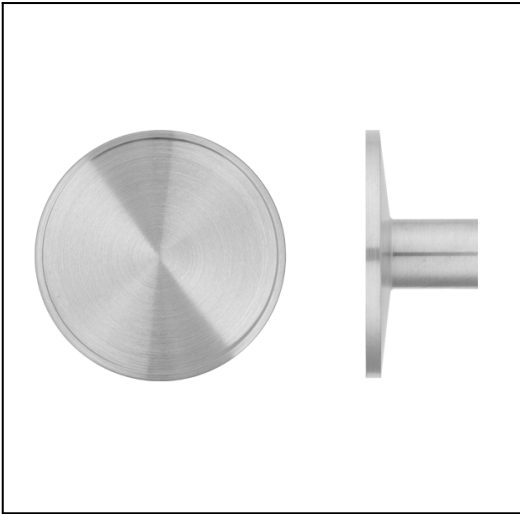

## Round Niki dished cabinet knob

**Product Code:** 2021-50-SN

**Description:**

Playful yet elegant, Niki's clean circular geometry is equally captivating and welcoming. Niki's nautical inspiration stems from the use of pothole windows in Streamline Moderne and Art Deco architecture. When paired with a satin finish, Niki's starburst reflection of light is whole-heartedly indicative of Art Deco inspired design. Also featuring a dished perimeter, it can be applied to various design themes and is available in multiple sizes.

**Size Selected:**

2021-50

**Dimensions:**

Overall diameter 30/50/70 mm, projection 18/23 mm (see line drawing for more detail)

**Finish:**

Satin Nickel

<http://www.designerdoorware.com.au/catalogue/59324>

**Line Drawings**