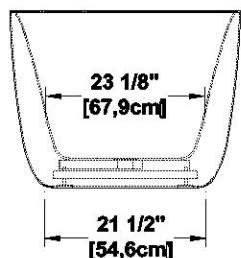

Minto 65

Series : **Authentik Signature**

Nominal dimensions: **65" x 34" x 22" [165.1 cm x 86.4 cm x 55.9 cm]**

Seats : **1**

Product code: **MI65**

Draft revision : **2022093008471**

Lumbar support : no

Arm rests : no

Low-profile available : no

Draft and specs

Additional(s) note(s)

The overflow is factory installed, the drain is included but not installed. When ordered with AeroMassage, blower must be remote mounted.

*It is possible to install the faucets elsewhere on the product. The installer must verify that there are no piping or wires before drilling.

IMPORTANT NOTE: Specifications, dimensions and models are subject to change.

Visit our website <http://www.oceania-attitude.com> to access up-to-date dimensions and information. In all cases, information on the website is the most up-to-date.

Specifications	
Capacity:	49 IMP Gal. / 63.9 US Gal. / 222.7 liters
AeroMassage™:	44 Easy Clean™ air jets
Super AeroMassage™:	unavailable
Comfort Air™:	unavailable
Characteristics:	One-piece freestanding bath

Remarks
All measures have a precision of ± 1/4" (0,63cm) If a measure is present on one side only, part is symmetrical *internal dimensions taken at 4" (10cm) from bath bottom *capacity is measured by filling the bath to 1-1/2" under the overflow

Available models	
Soaker	☒
Comfort Air™	☐
AeroMassage™	☒
Super AeroMassage™	☐

Available recommended options	
Front skirt:	
Recommended drain:	Incl. INF114 (chrome finish)
Tile flanges:	unavailable
Floating remote control:	included if ordered with system
Linear overflow:	Integrated

Legend	
	Blower
	Chromotherapy light
	Grab bar
	Keypad
	Recommended faucets drilling location*
	Deck cut-out line - - - - -

Head office

591, avenue des Entreprises
Theftord Mines, Quebec
CANADA G6H 4B2

Contact numbers

Phone : 1-877-332-4224
Fax : 1-866-460-4334

Internet

Web : <http://www.oceania-attitude.com>
Email : info@bainsoceania.com