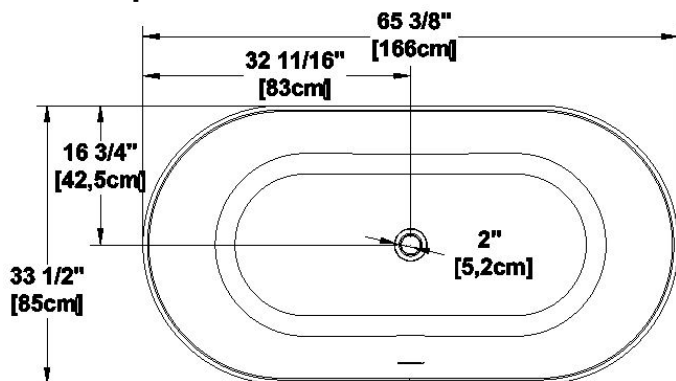

Minto 65

Series : **Authentik Signature**

Nominal dimensions: **65" x 34" x 22" [165.1 cm x 86.4 cm x 55.9 cm]**

Seats : **1**

Product code: **MI65**

Draft revision : **2022093008471**

Lumbar support : no

Arm rests : no

Low-profile available : no

Draft and specs

Additional(s) note(s)

The overflow is factory installed, the drain is included but not installed. When ordered with AeroMassage, blower must be remote mounted.

*It is possible to install the faucets elsewhere on the product. The installer must verify that there are no piping or wires before drilling.

IMPORTANT NOTE: Specifications, dimensions and models are subject to change.

Visit our website <http://www.oceania-attitude.com> to access up-to-date dimensions and information. In all cases, information on the website is the most up-to-date.

Specifications	
Capacity:	49 IMP Gal. / 63.9 US Gal. / 222.7 liters
AeroMassage™:	44 Easy Clean™ air jets
Super AeroMassage™:	unavailable
Comfort Air™:	unavailable
Characteristics:	One-piece freestanding bath

Remarks
All measures have a precision of ± 1/4" (0,63cm) If a measure is present on one side only, part is symmetrical *internal dimensions taken at 4" (10cm) from bath bottom *capacity is measured by filling the bath to 1-1/2" under the overflow

Available models	
Soaker	☒
Comfort Air™	☐
AeroMassage™	☒
Super AeroMassage™	☐

Available recommended options	
Front skirt:	
Recommended drain:	Incl. INF114 (chrome finish)
Tile flanges:	unavailable
Floating remote control:	included if ordered with system
Linear overflow:	Integrated

Legend	
	Blower
	Chromotherapy light
	Grab bar
	Keypad
	Recommended faucets drilling location*
	Deck cut-out line - - - - -

Head office

591, avenue des Entreprises
Theftord Mines, Quebec
CANADA G6H 4B2

Contact numbers

Phone : 1-877-332-4224
Fax : 1-866-460-4334

Internet

Web : <http://www.oceania-attitude.com>
Email : info@bainsoceania.com