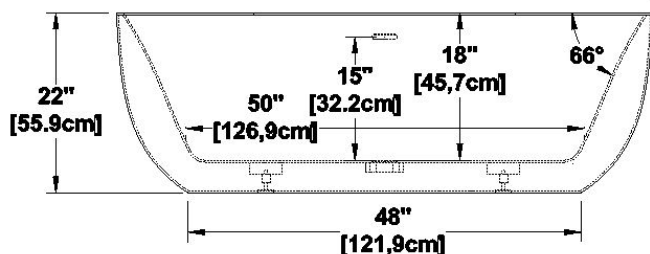

Minto 65

Series : **Authentik Signature**

Nominal dimensions: **65" x 34" x 22" [165.1 cm x 86.4 cm x 55.9 cm]**

Seats : **1**

Product code: **MI65**

Draft revision : **2022093008471**

Lumbar support : no

Arm rests : no

Low-profile available : no

Draft and specs

Additional(s) note(s)

The overflow is factory installed, the drain is included but not installed. When ordered with AeroMassage, blower must be remote mounted.

*It is possible to install the faucets elsewhere on the product. The installer must verify that there are no piping or wires before drilling.

IMPORTANT NOTE: Specifications, dimensions and models are subject to change.

Visit our website <http://www.oceania-attitude.com> to access up-to-date dimensions and information. In all cases, information on the website is the most up-to-date.

Specifications	
Capacity:	49 IMP Gal. / 63.9 US Gal. / 222.7 liters
AeroMassage™:	44 Easy Clean™ air jets
Super AeroMassage™:	unavailable
Comfort Air™:	unavailable
Characteristics:	One-piece freestanding bath

Remarks
All measures have a precision of ± 1/4" (0,63cm) If a measure is present on one side only, part is symmetrical *internal dimensions taken at 4" (10cm) from bath bottom *capacity is measured by filling the bath to 1-1/2" under the overflow

Available models	
Soaker	☒
Comfort Air™	☐
AeroMassage™	☒
Super AeroMassage™	☐

Available recommended options	
Front skirt:	
Recommended drain:	Incl. INF114 (chrome finish)
Tile flanges:	unavailable
Floating remote control:	included if ordered with system
Linear overflow:	Integrated

Legend	
	Blower
	Chromotherapy light
	Grab bar
	Keypad
	Recommended faucets drilling location*
	Deck cut-out line - - - - -

Head office

591, avenue des Entreprises
Theftord Mines, Quebec
CANADA G6H 4B2

Contact numbers

Phone : 1-877-332-4224
Fax : 1-866-460-4334

Internet

Web : <http://www.oceania-attitude.com>
Email : info@bainsoceania.com