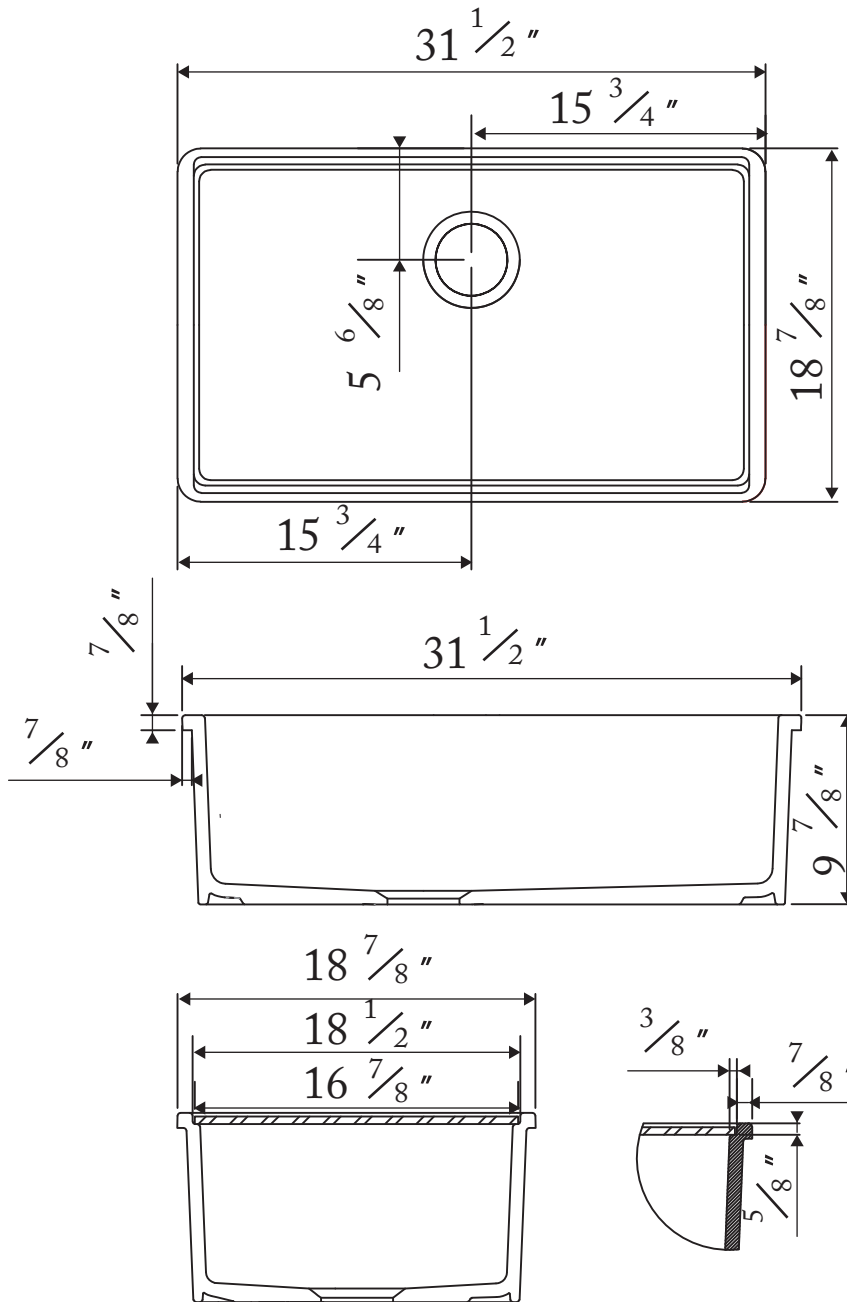

NORMANDY COLLECTION

30" Undermount Single-bowl Fireclay Sink
with Accessory Ledge and Rear-center Drain

NOR-30SU

Exclusively distributed by Forte Brands