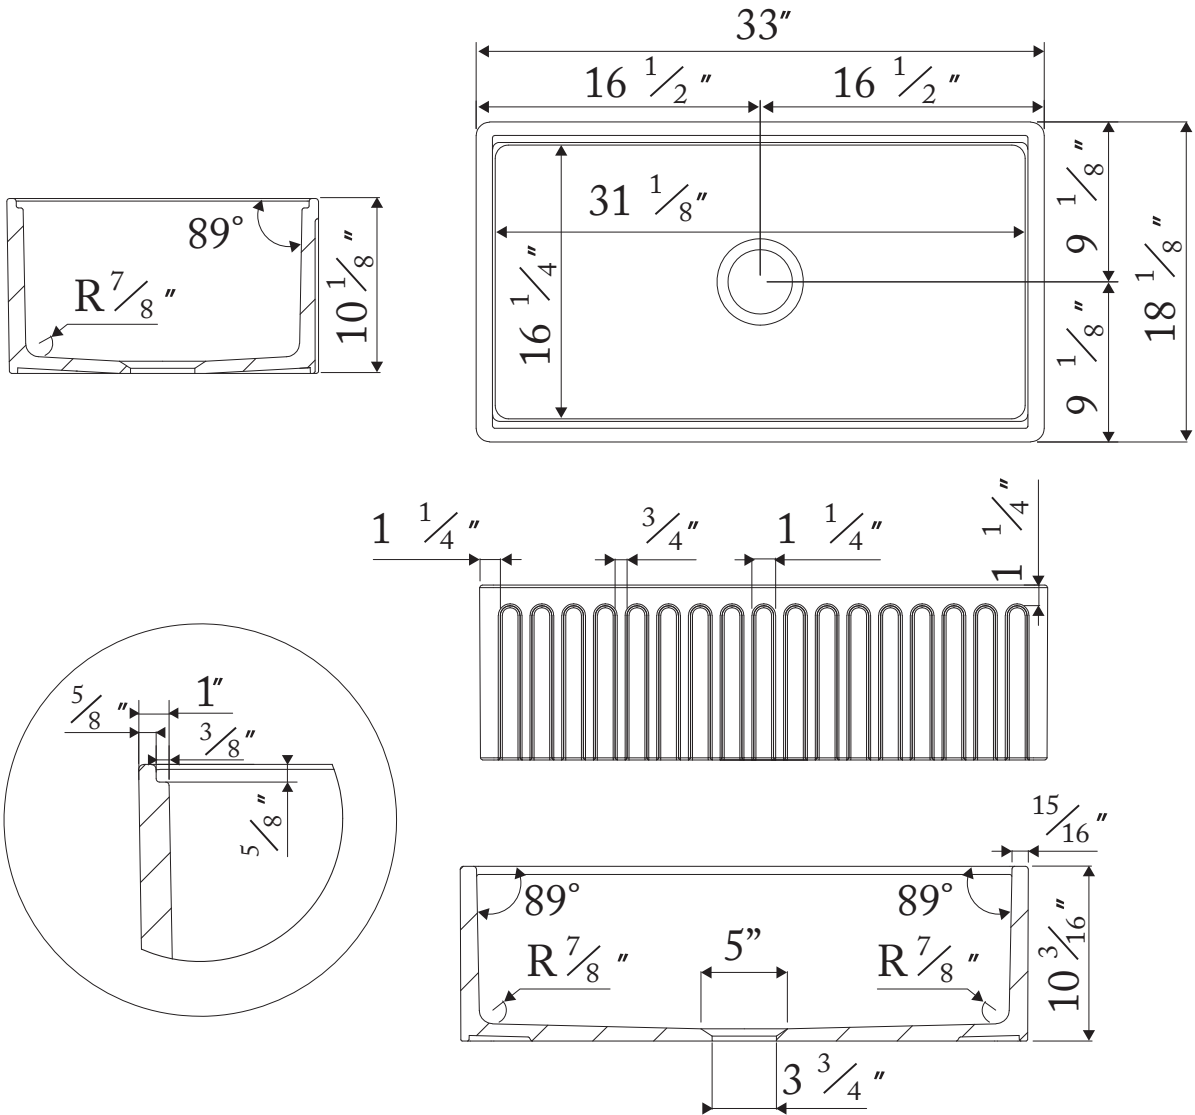

MENTON COLLECTION

33" Apron Front Single-bowl Fireclay Kitchen Sink with Center Drain

MEN-33SA

Exclusively distributed by Forte Brands