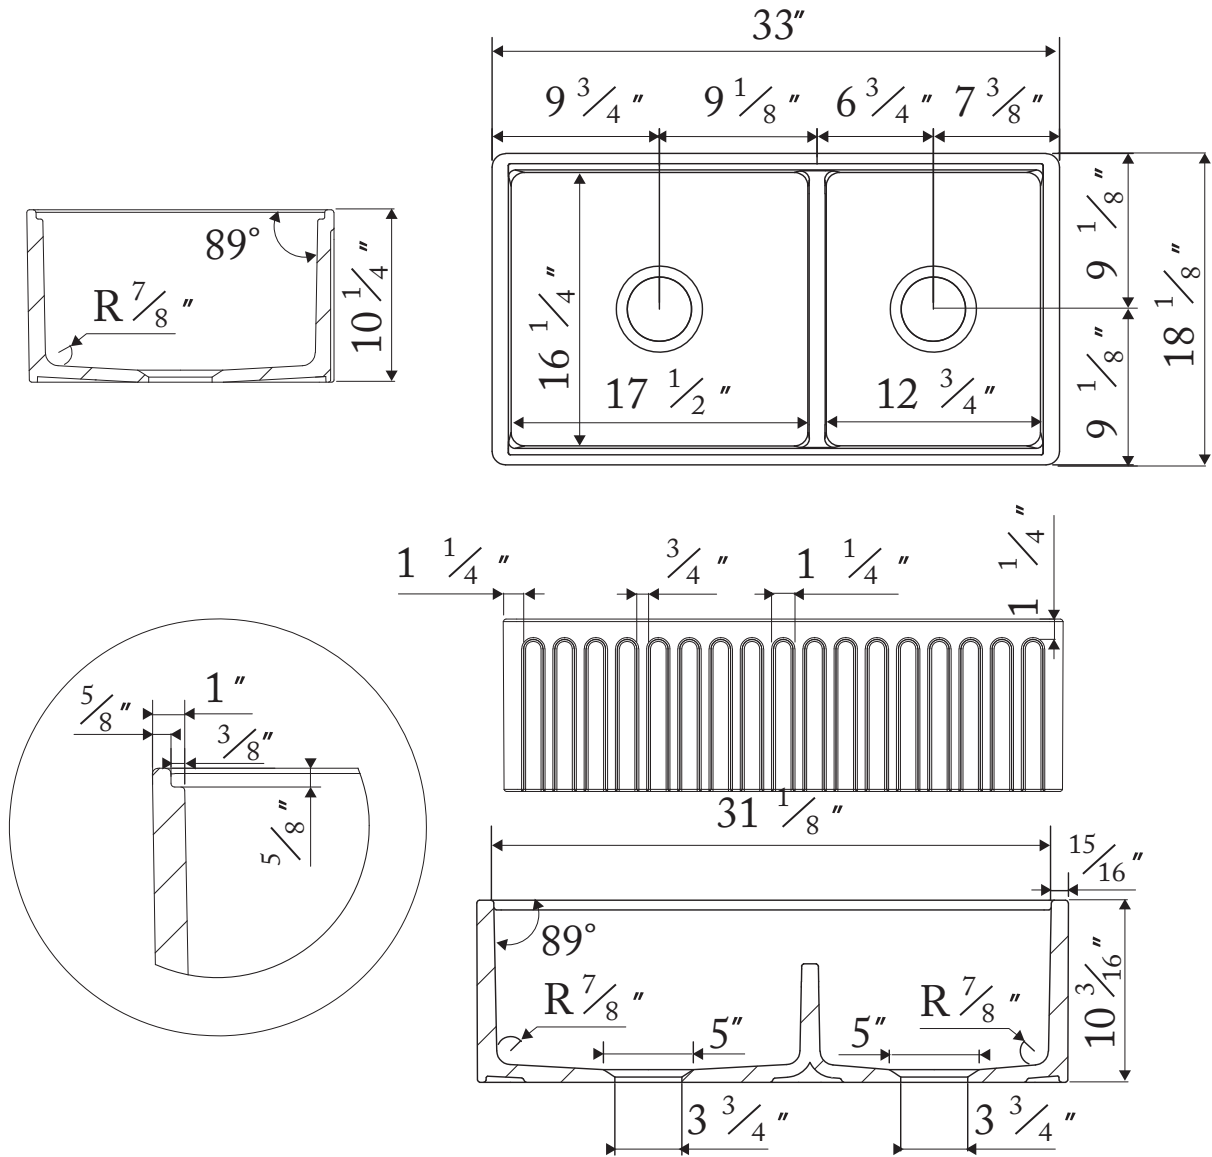

MENTON COLLECTION

33" Apron Front Double-bowl Fireclay Kitchen Sink with Center Drain

MEN-33DA

Exclusively distributed by Forte Brands