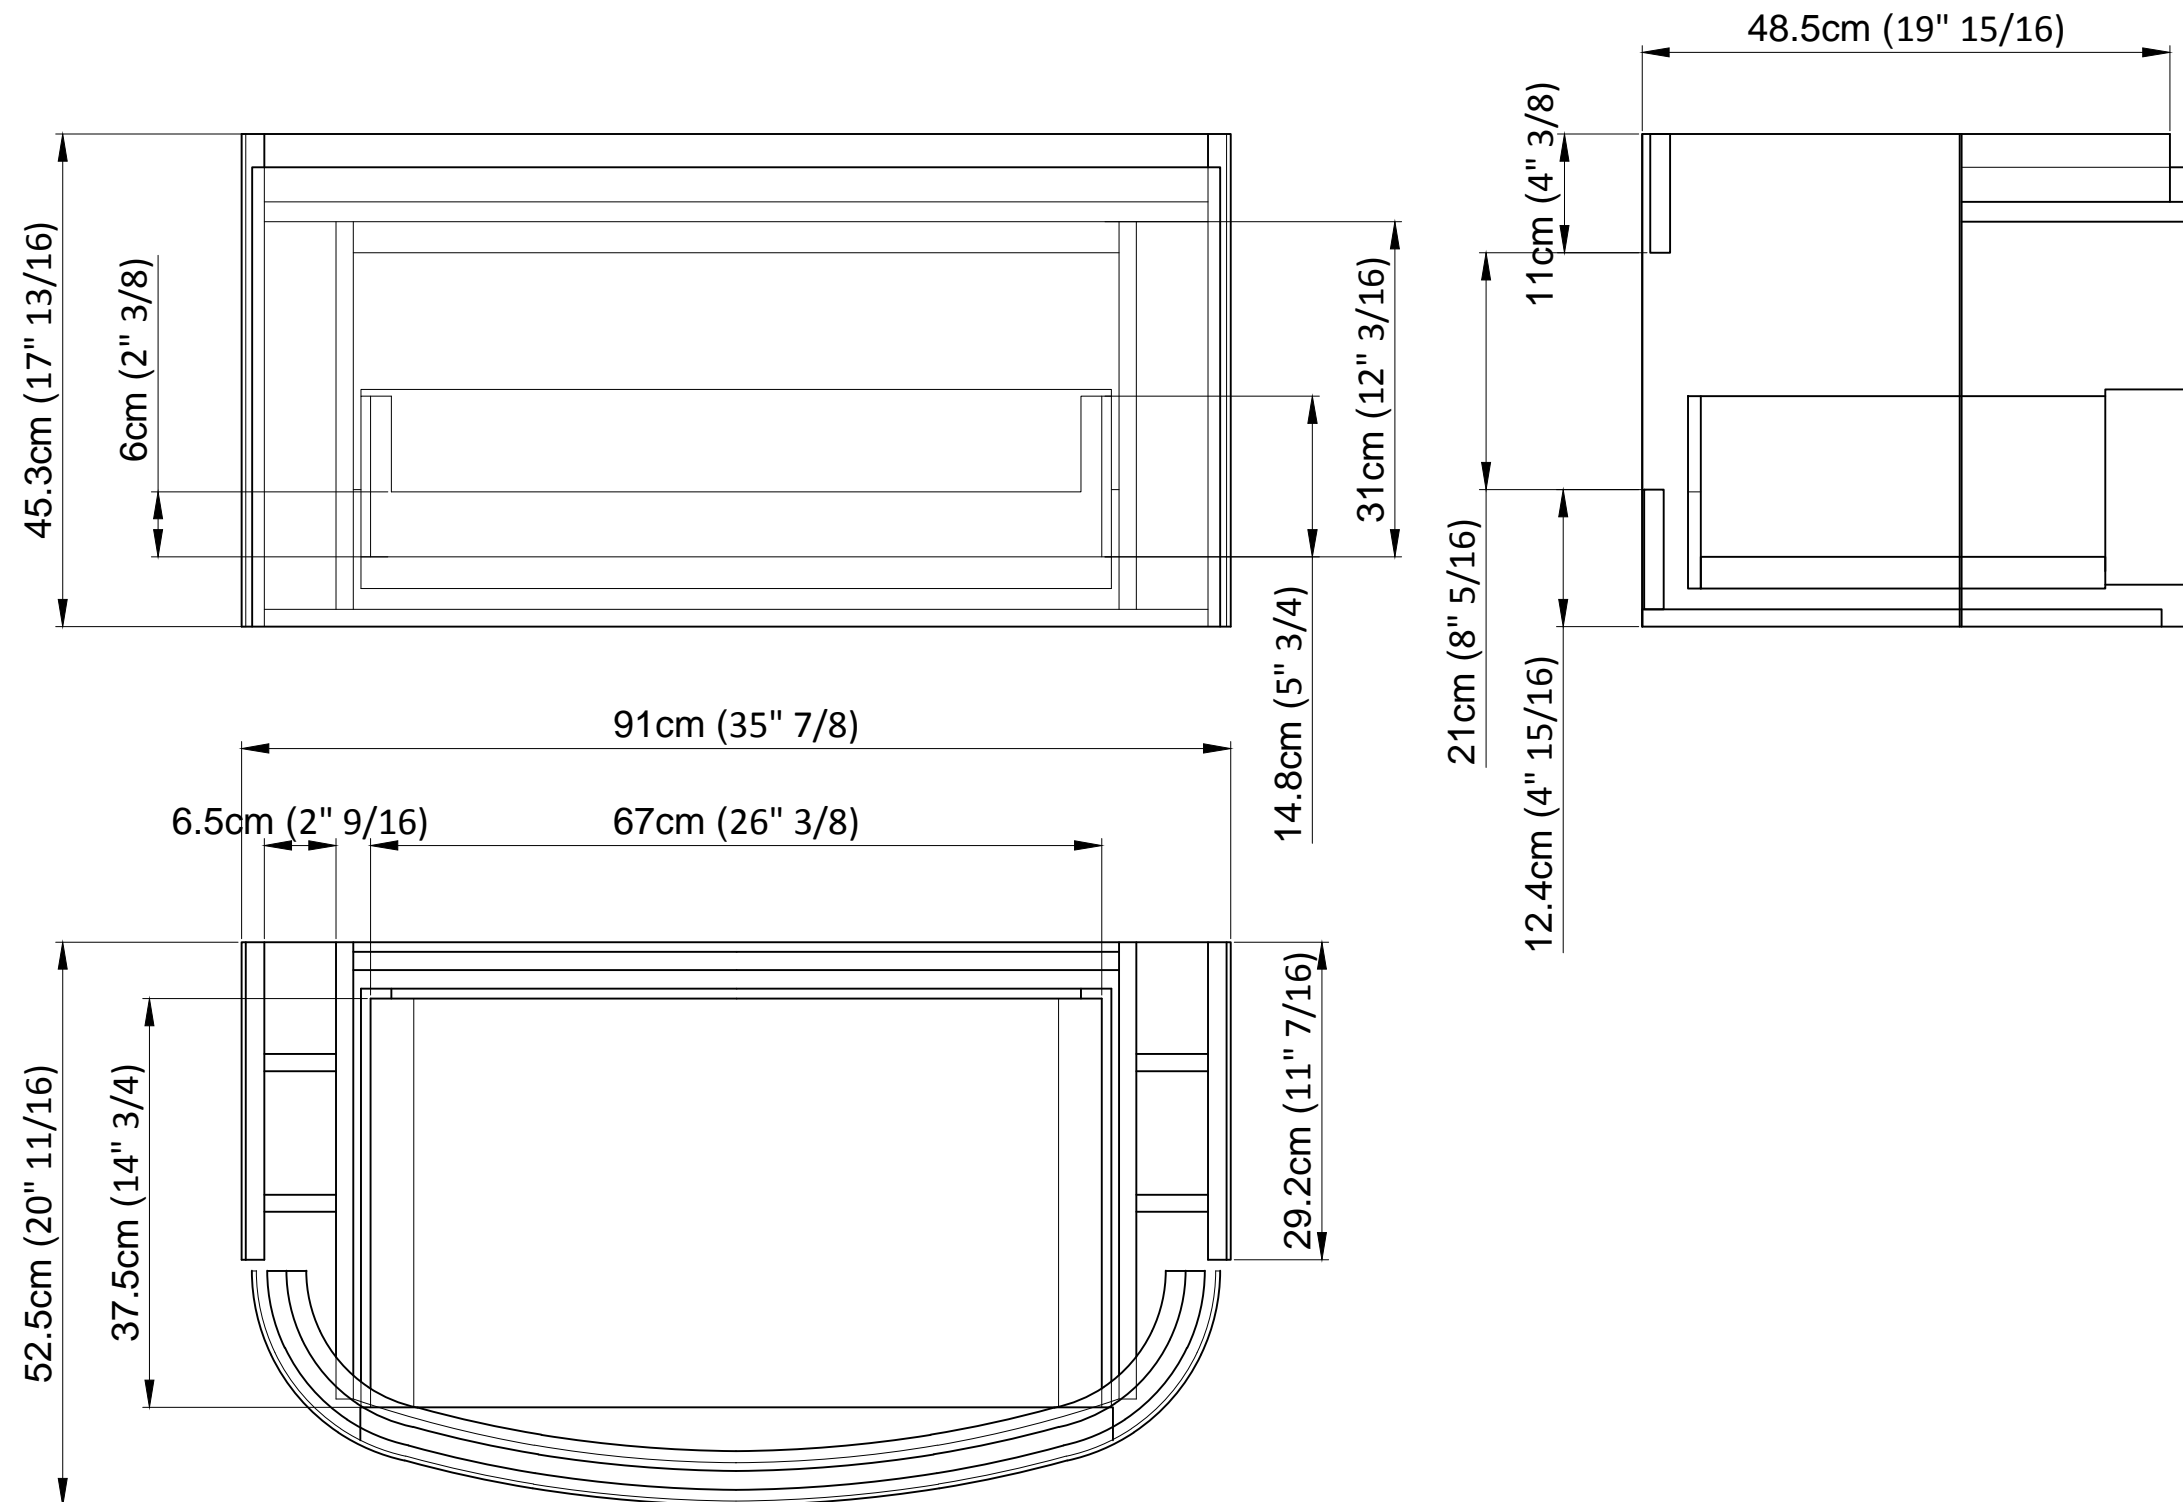

Revisione / Revision 0

Materiale / Material  
EXTERNAL COVERING: all crystal glass colors  
TOP/ BASINTOP: OPALITE BIANCO 20/CRYSTAL  
STRUCTURE: gray RAL 7010