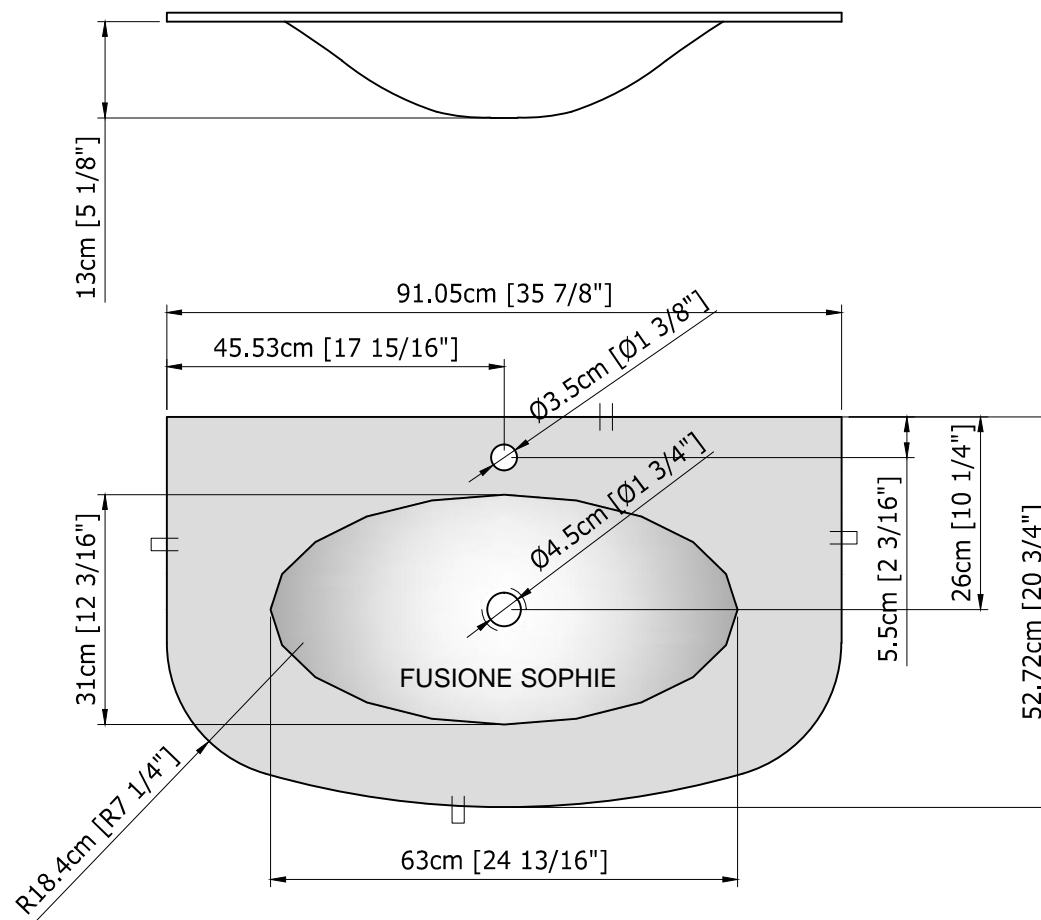

ARTELINEA

FIRENZE 1962

QUOTE ESPRESSE IN CM / INCHES
MEASURES IN CM / INCHES

N° disegno / Nr. draw 319

Progetto / Project
KIMONO COLLECTION
BTKM91

Data / Date 30/09/2019

Scala / Scale 1:10

Progettista / Designer GS

Revisione / Revision 0

Materiale / Material
CRYSTAL
OPALITE