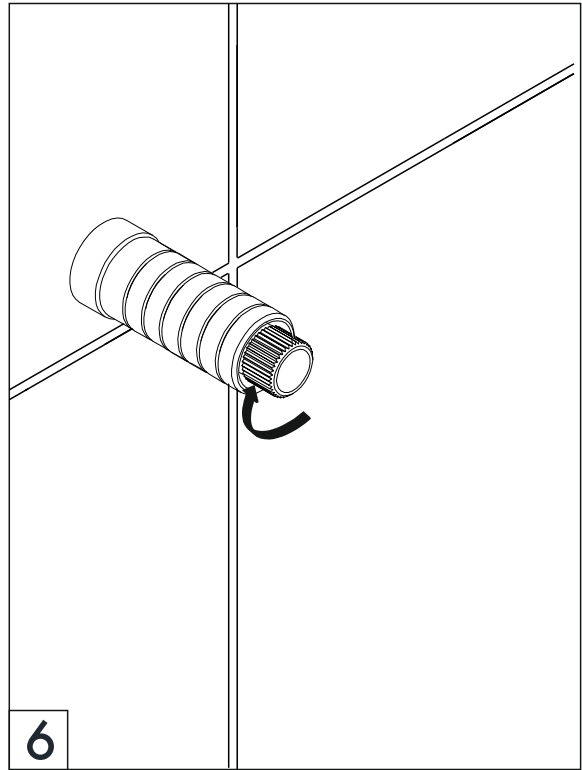

Installation / Instalación

Handle installation/ Instalación de volante