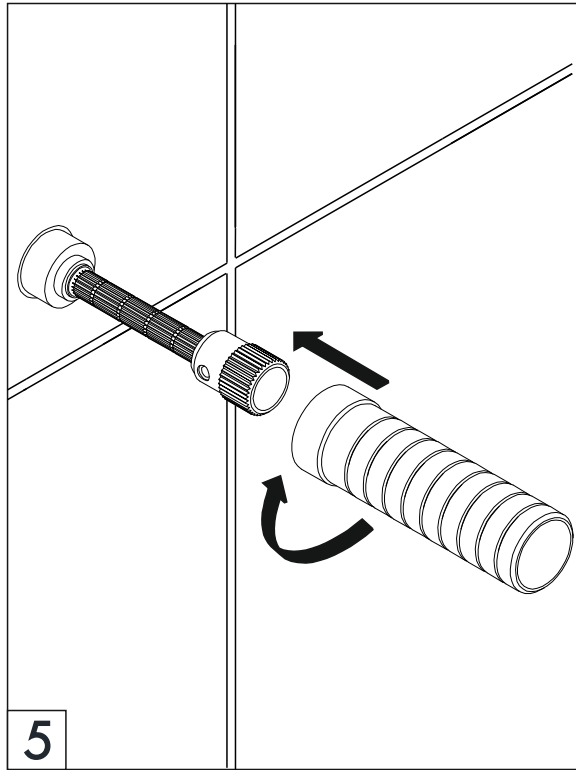

Installation / Instalación

Handle installation/ Instalación de volante