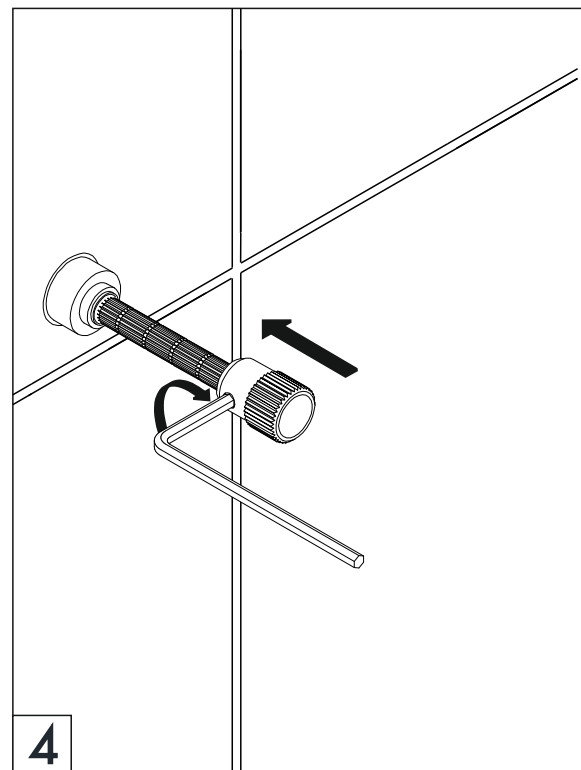

Installation / Instalación

Handle installation/ Instalación de volante