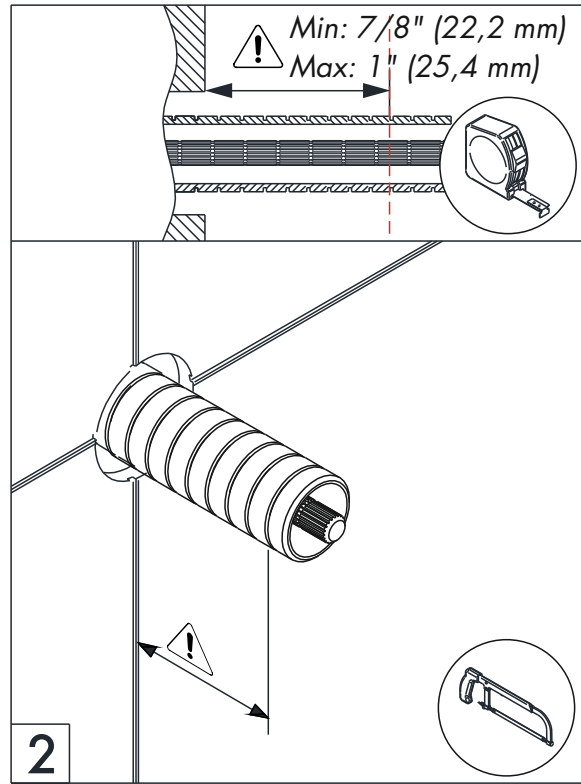

Installation / Instalación

Handle installation/ Instalación de volante