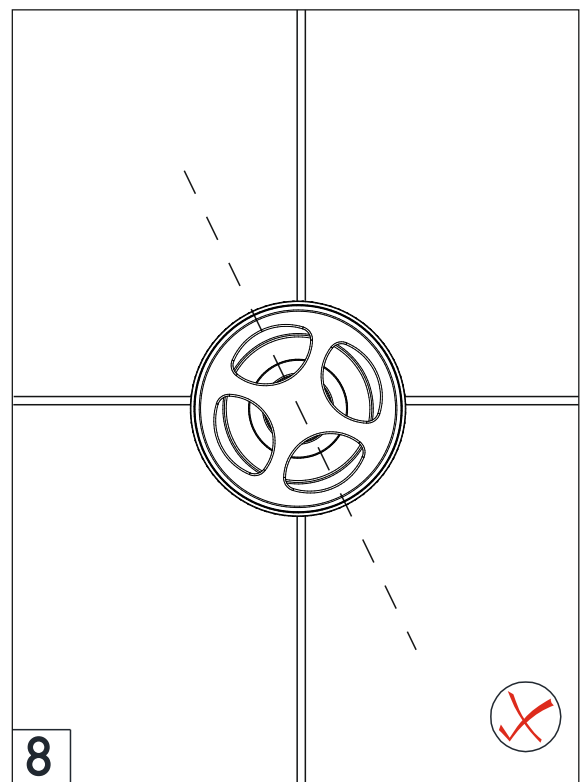

Installation / Instalación

Handle installation/ Instalación de volante