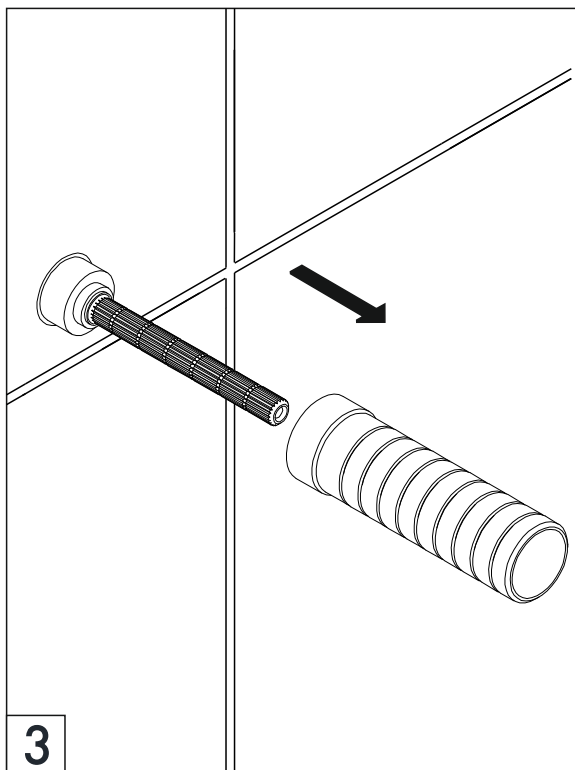

Installation / Instalación

Handle installation/ Instalación de volante