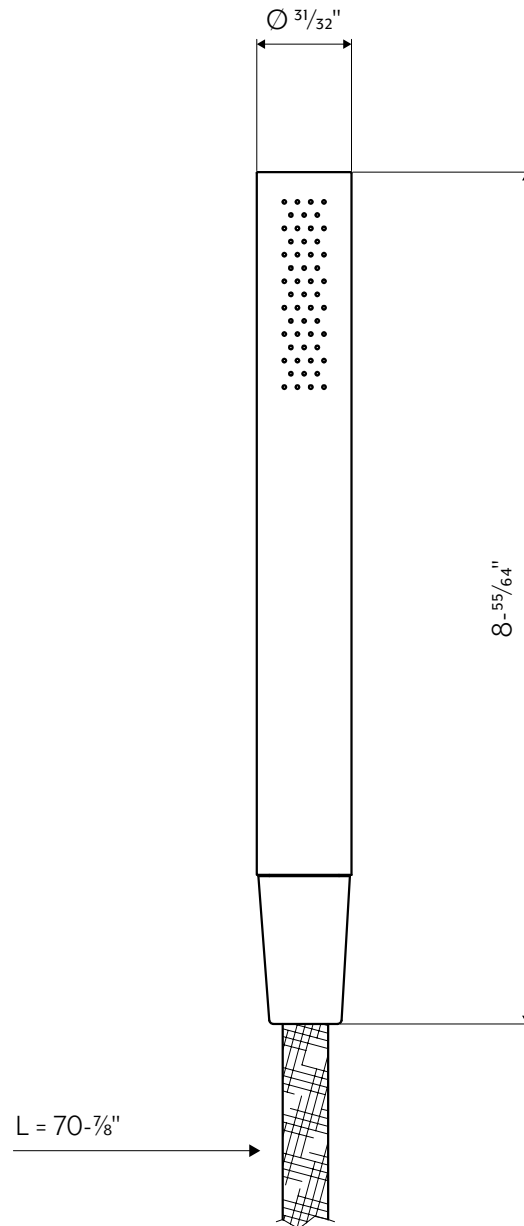

AC920

Short Pen Stainless Steel Handshower with Hose

AC920-SSM	Stainless Steel Matte
AC920-SSP	Stainless Steel Polished
AC920-SSMB	Stainless Steel Matte Black PVD
AC920-SSMG	Stainless Steel Matte Gold PVD
AC920-SSMRG	Stainless Steel Matte Rose Gold PVD*
AC920-SSMT	Stainless Steel Matte Titanium PVD*

- Short pen style handshower
- Marine Grade 316L stainless steel construction
- Thread: MALE M15x1
- Supplied with 70-7/8" braided stainless steel flex hose
- Laser cut holes
- Can be easily opened to remove limescale deposits
- Flow rate restricted to 1.8 GPM at 45 PSI
- IAPMO (cUPC) listed
- Fully recyclable
- 100% lead free
- Areas of application: Indoor & outdoor

COMPATIBLE WITH (not supplied)

- MINIMAL MB455 Stainless Steel Thermostatic Set with 2-way Volume Control
- MINIMAL MB456 Stainless Steel Thermostatic Set with 3-way Volume Control
- PENTA PE455 Stainless Steel Thermostatic Set with 2-way Volume Control
- PENTA PE456 Stainless Steel Thermostatic Set with 3-way Volume Control
- AC952 Stainless Steel Wall Outlet with Bracket
- AC953 Stainless Steel Handshower Rail