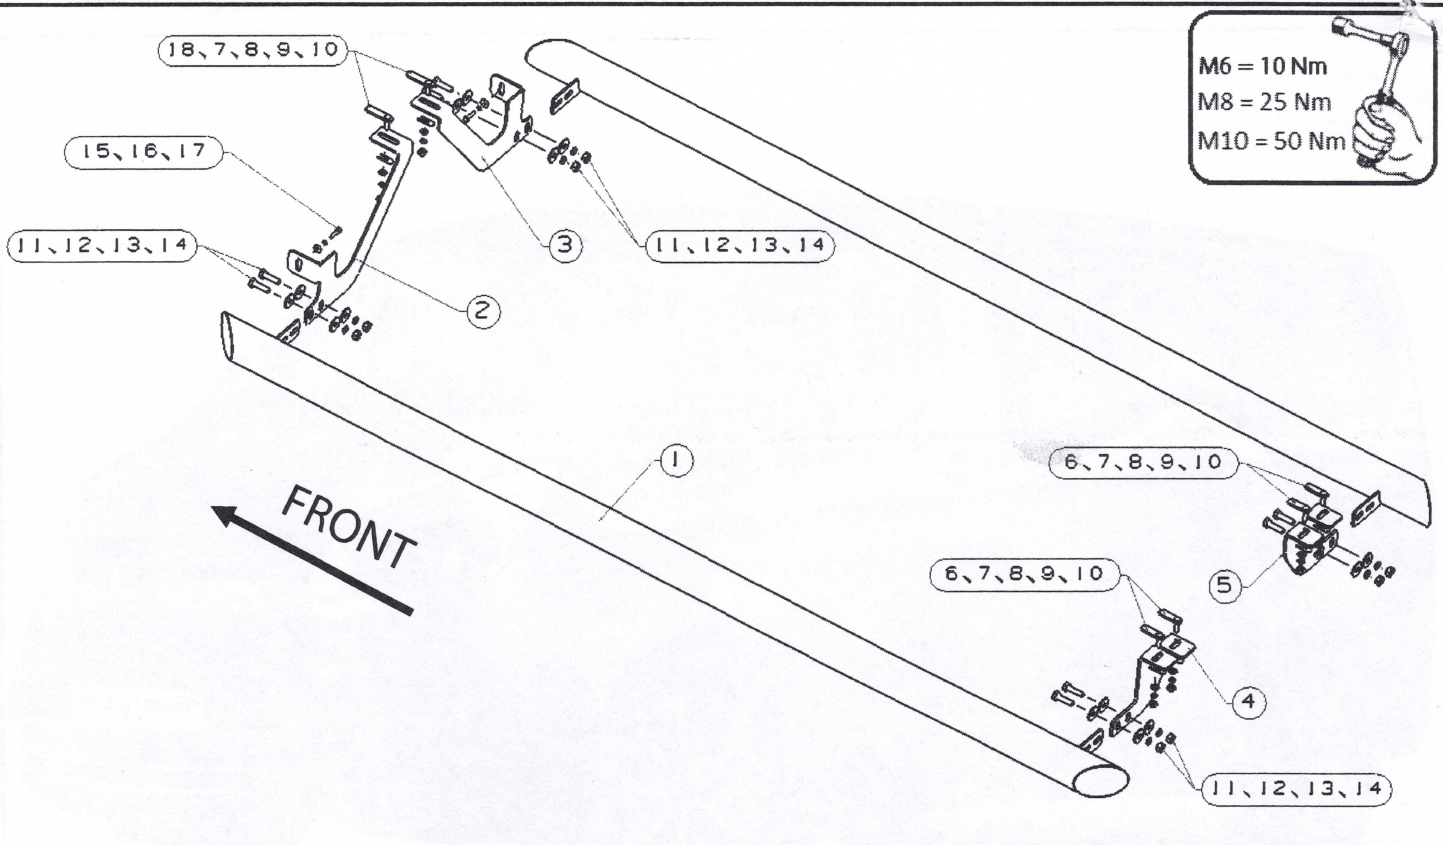

## FORD CUSTOM 2014

3" SIDE BAR

45 Min.

---

ITEM/NO	PART NUMBER/PARCA PAI	QTY/MIK
		T
1	SIDE BAR	2
2	PASSENGER SIDE ( FRONT BRACKET )	1
3	DRIVER SIDE ( FRONT BRACKET )	1
4	PASSENGER SIDE ( REAR BRACKET )	1
5	DRIVER SIDE ( REAR BRACKET )	1
6	T-BOLT(15*50) M8x30	4
7	CLIPS M8	6
8	WASHER M8	6
9	LOCK WASHER M8	6
10	HEX NUT M8	6
11	WASHER M10	16
12	LOCK WASHER M10	8
13	HEX BOLT M10x35	8
14	HEX NUT M10	8
15	WASHER M6	2
16	LOCK WASHER M6	2
17	HEX BOLT M6x25	2
18	T-BOLT(15*60) M8x30	2

⑥

⑦

⑱