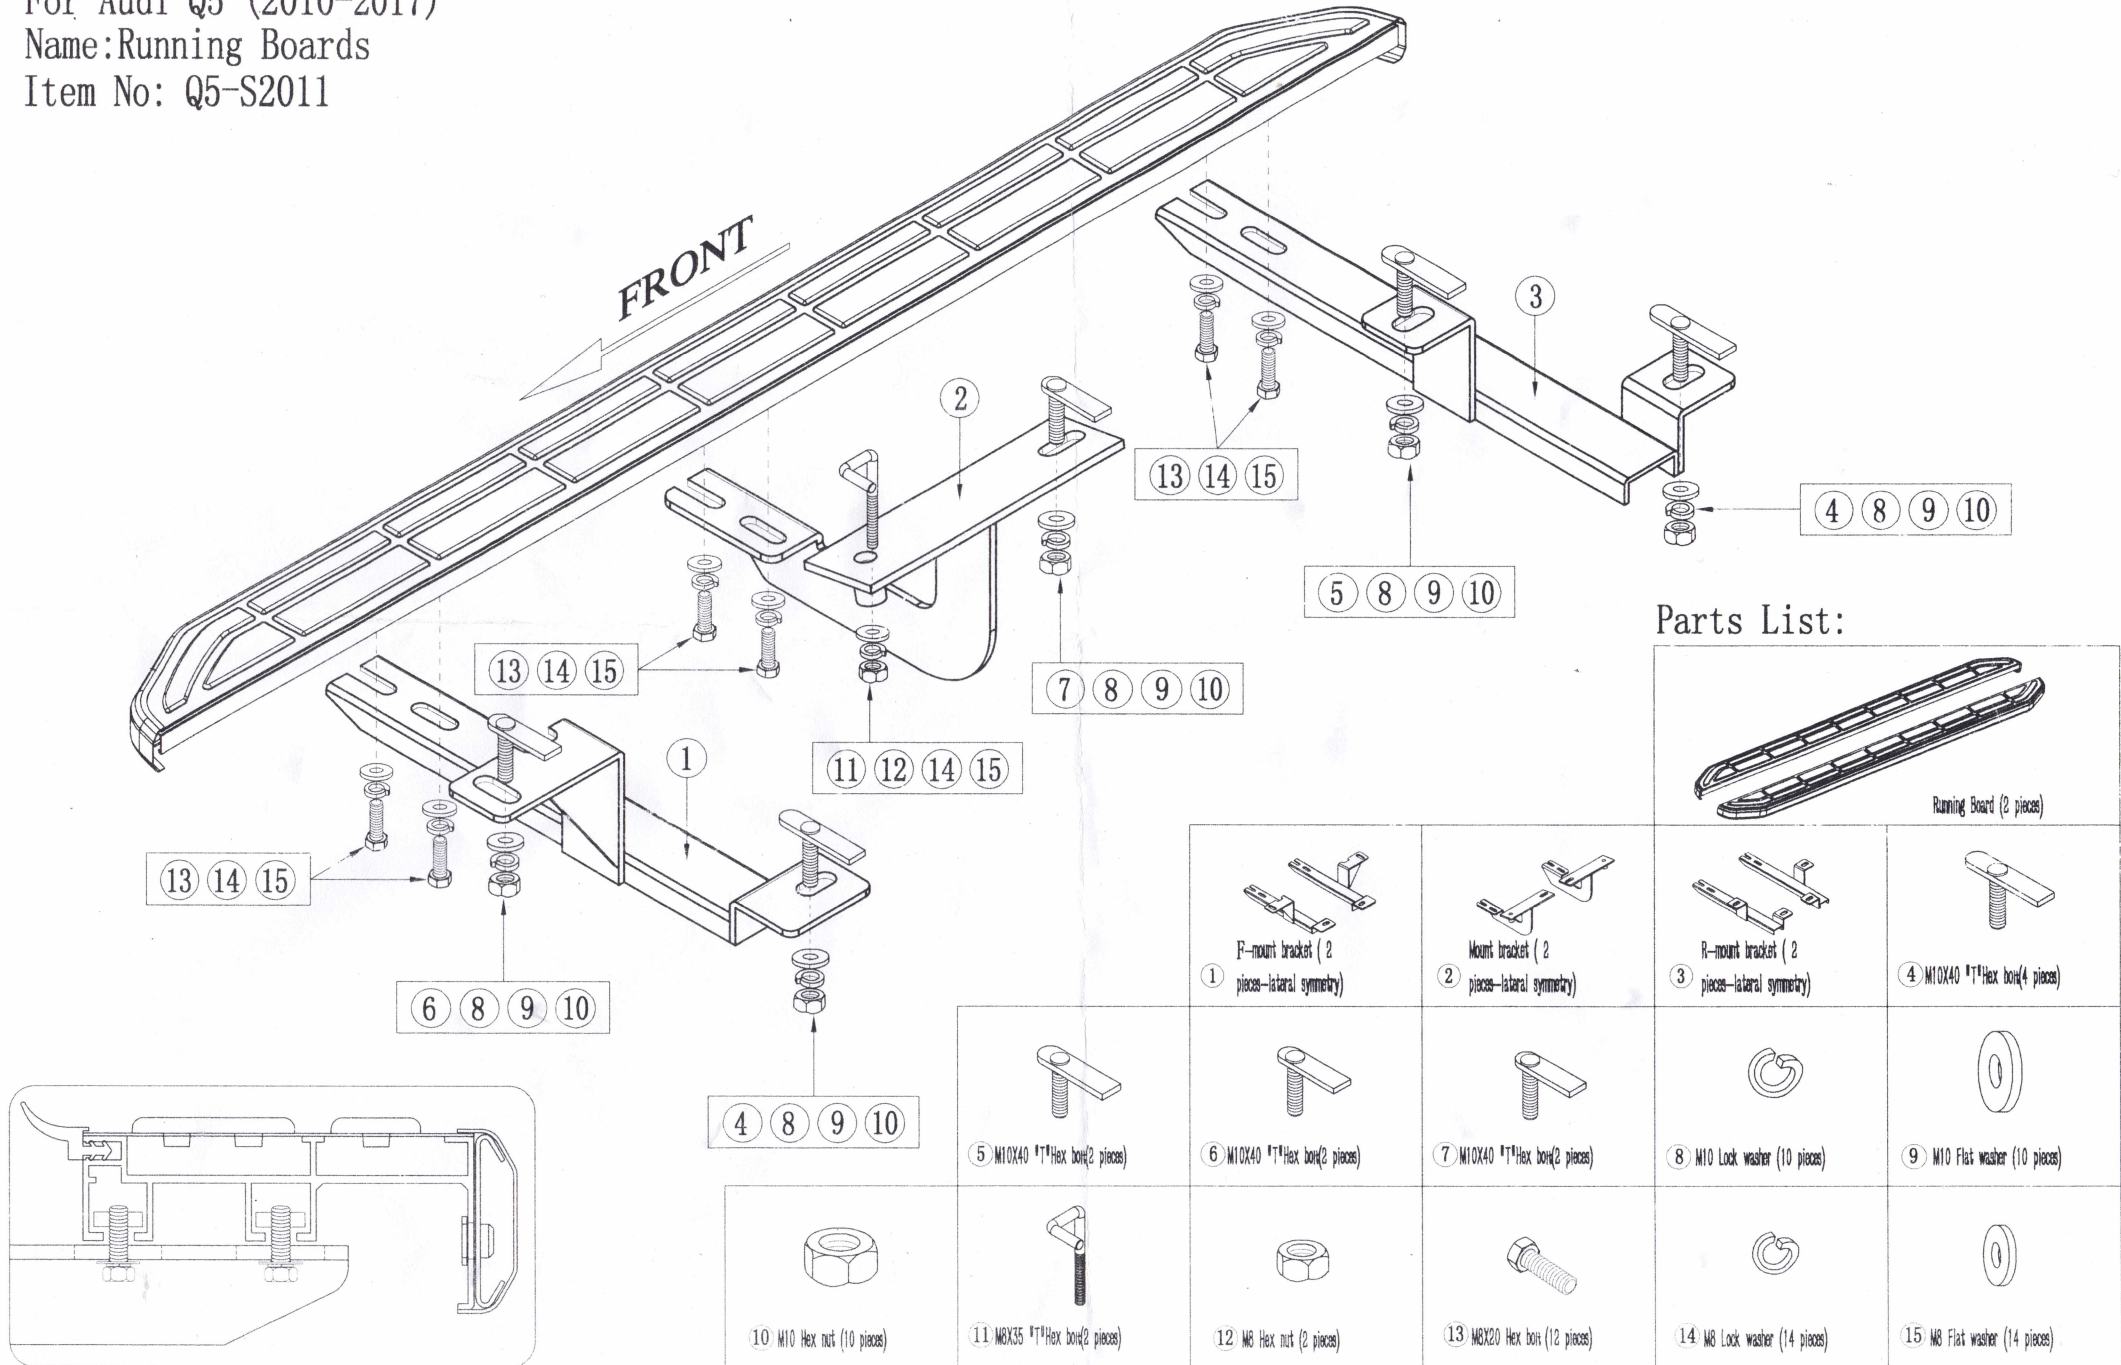

Installation Instruction

For Audi Q5 (2010-2017)
 Name: Running Boards
 Item No: Q5-S2011

Parts List:

<p>Running Board (2 pieces)</p>			
<p>① F-mount bracket (2 pieces-lateral symmetry)</p>	<p>② Mount bracket (2 pieces-lateral symmetry)</p>	<p>③ R-mount bracket (2 pieces-lateral symmetry)</p>	<p>④ M10X40 TT*Hex bolt(4 pieces)</p>
<p>⑤ M10X40 TT*Hex bolt(2 pieces)</p>	<p>⑥ M10X40 TT*Hex bolt(2 pieces)</p>	<p>⑦ M10X40 TT*Hex bolt(2 pieces)</p>	<p>⑧ M10 Lock washer (10 pieces)</p>
<p>⑨ M10 Flat washer (10 pieces)</p>	<p>⑩ M10 Hex nut (10 pieces)</p>	<p>⑪ M6X35 TT*Hex bolt(2 pieces)</p>	<p>⑫ M6 Hex nut (2 pieces)</p>
<p>⑬ M6X20 Hex bolt (12 pieces)</p>	<p>⑭ M6 Lock washer (14 pieces)</p>	<p>⑮ M6 Flat washer (14 pieces)</p>	