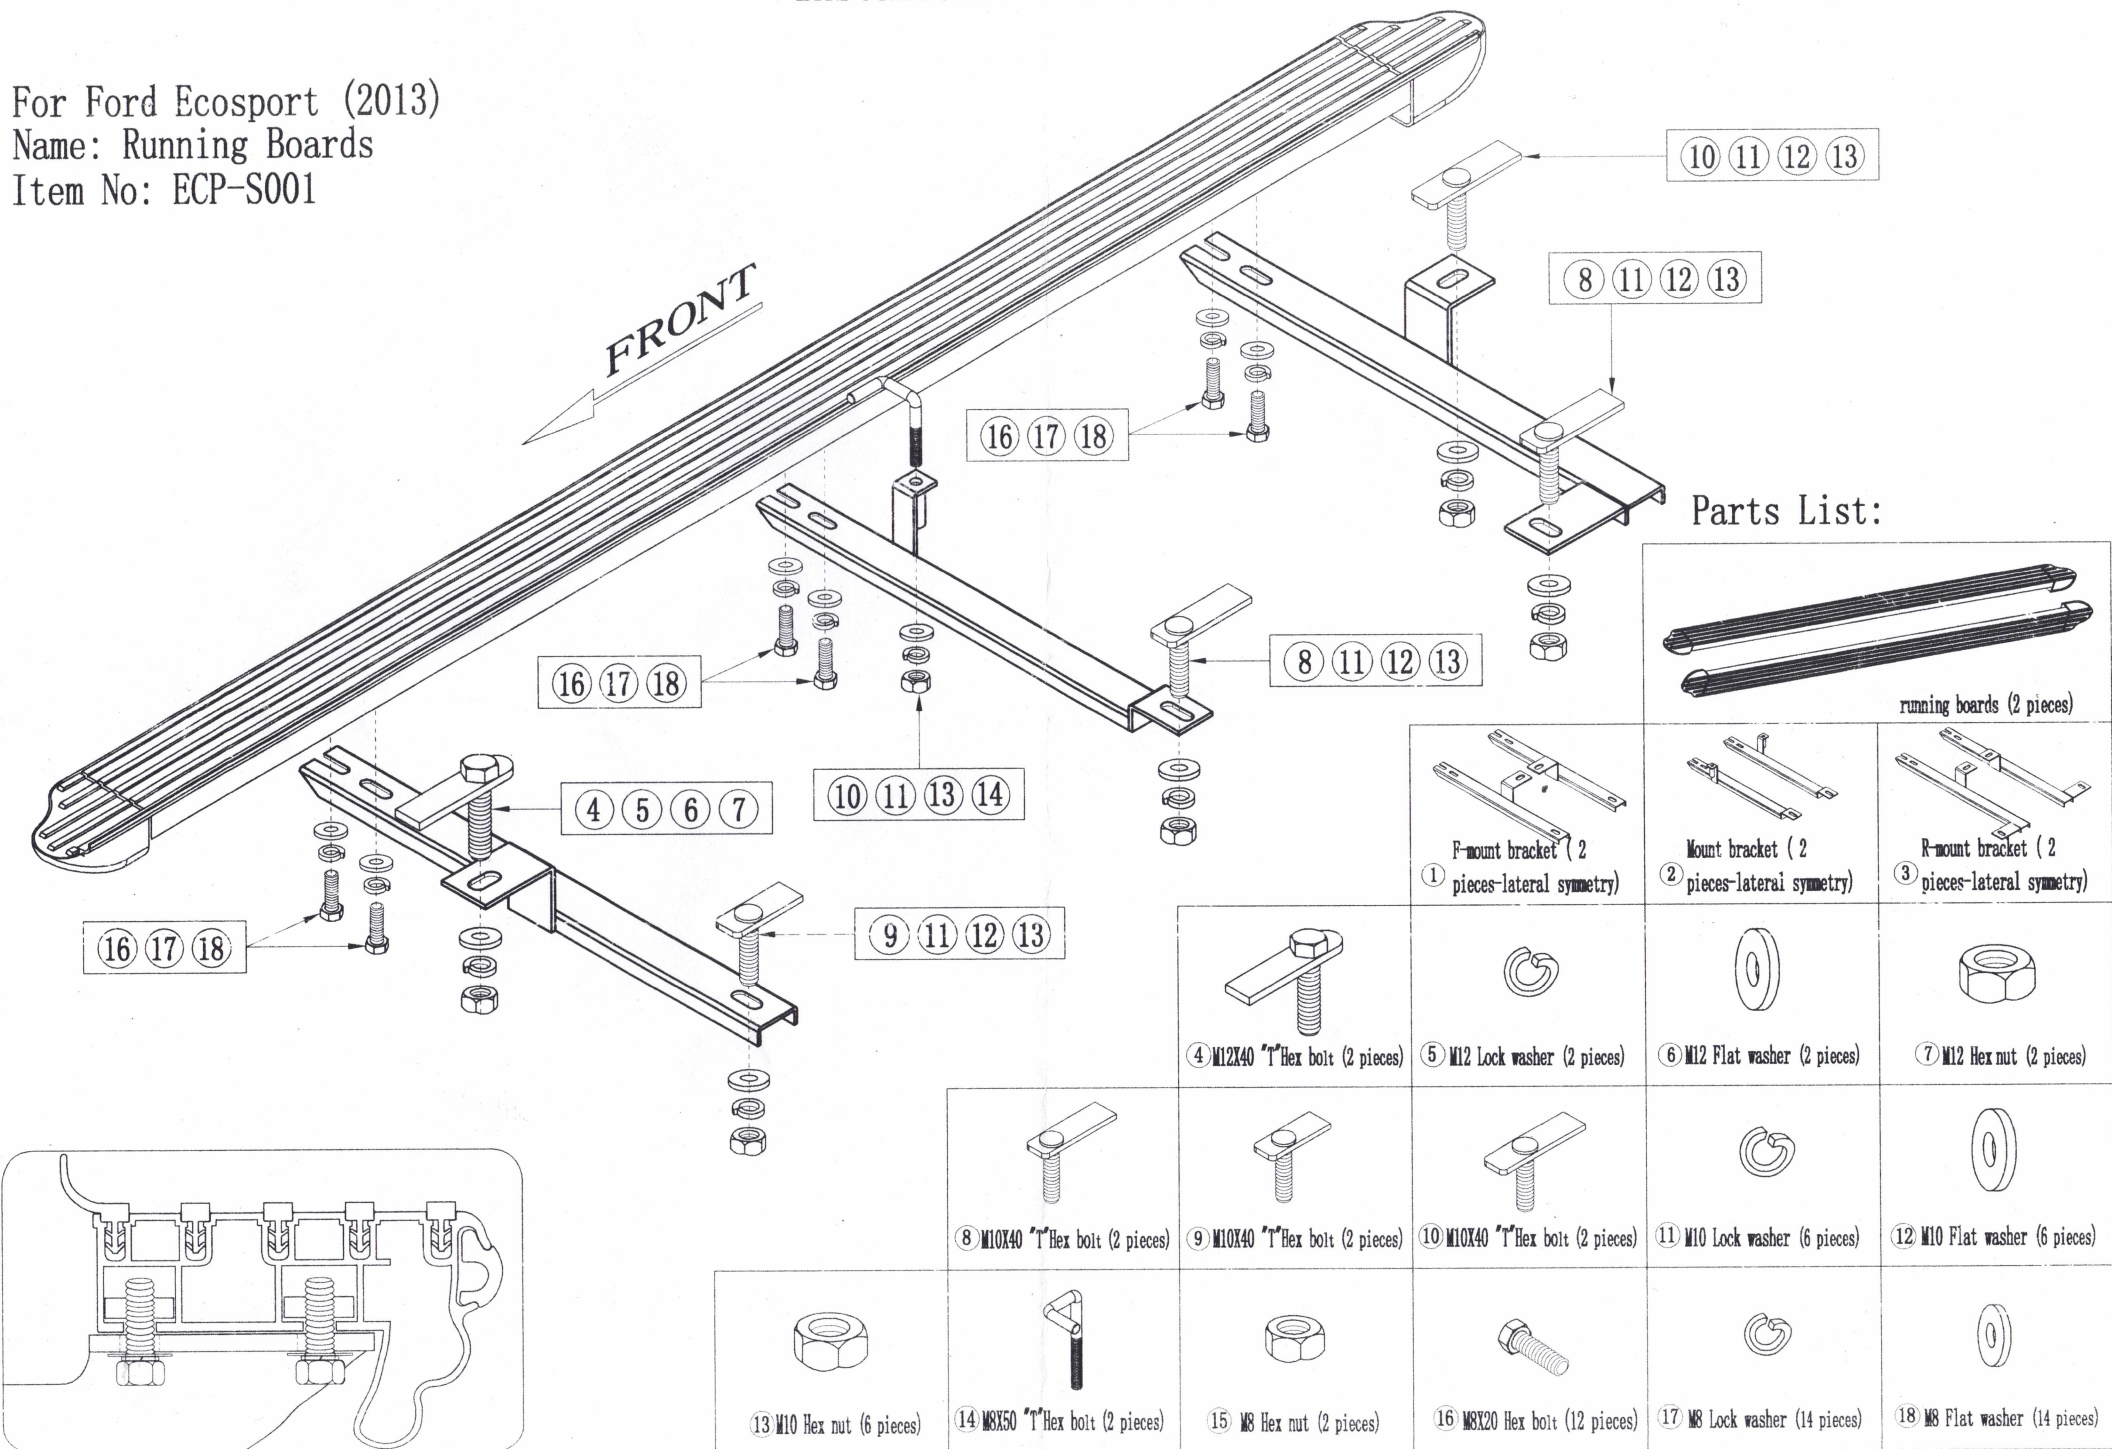

Installation Instruction

For Ford Ecosport (2013)
 Name: Running Boards
 Item No: ECP-S001

Parts List:

 F-mount bracket (2 pieces-lateral symmetry)	 Mount bracket (2 pieces-lateral symmetry)	 R-mount bracket (2 pieces-lateral symmetry)
 ④ M12X40 "T"Hex bolt (2 pieces)	 ⑤ M12 Lock washer (2 pieces)	 ⑥ M12 Flat washer (2 pieces)
 ⑧ M10X40 "T"Hex bolt (2 pieces)	 ⑨ M10X40 "T"Hex bolt (2 pieces)	 ⑩ M10X40 "T"Hex bolt (2 pieces)
 ⑬ M10 Hex nut (6 pieces)	 ⑭ M8X50 "T"Hex bolt (2 pieces)	 ⑮ M8 Hex nut (2 pieces)
 ⑯ M8X20 Hex bolt (12 pieces)	 ⑰ M8 Lock washer (14 pieces)	 ⑱ M8 Flat washer (14 pieces)