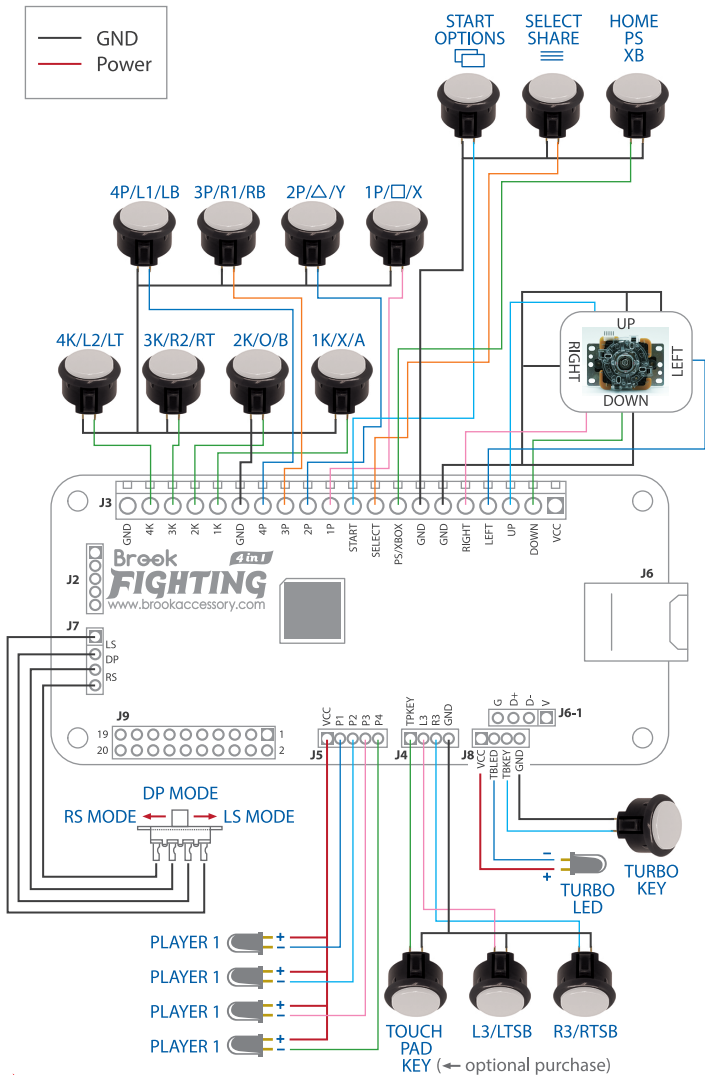

如何连接按钮

LED 功能

■ LED ON □ LED OFF

	PS4	PS3	XB1	X360
1P	■ □ □ □	■ □ □ □	■ ■ ■ ■	■ □ □ □
2P	□ ■ □ □	□ □ □ □	■ ■ ■ ■	□ ■ □ □
3P	□ □ □ ■	□ □ □ □	■ ■ ■ ■	□ □ □ □
4P	□ □ □ ■	□ □ □ □	■ ■ ■ ■	□ □ □ ■
5P	■ □ □ ■
6P	□ □ □ ■
7P	□ □ ■ ■

UNIVERSAL FIGHTING BOARD

Instructions

Instructions for the Brook FIGHTING BOARD (Universal) connection.

The FIGHTING BOARD PCB is immensely powerful:

- Multi-Console Support**
Compatible with Xbox One/
Xbox 360/PS4/PS3/PC
- Effortless Installation**
Screw terminal block for easy
connections
- Console Auto Detection**
The only console auto detection
design
- Turbo Support**
Turbo functions are supported
- No Timeout Issue**
No 8-minute timeout issue on
PS4
- Upgradable Firmware**
Upgrade firmware via USB
- Build In SOCD Cleaner**
- XInput support**

How to connect the keys

Player LED function

■ LED ON □ LED OFF

	PS4	PS3	XB1	X360
1P	■ □ □ □	■ □ □ □	■ ■ ■ ■	■ □ □ □
2P	□ ■ □ □	□ □ □ □	■ ■ ■ ■	□ ■ □ □
3P	□ □ ■ □	□ □ ■ □	■ ■ ■ ■	□ □ □ □
4P	□ □ □ ■	□ □ □ ■	■ ■ ■ ■	□ □ □ ■
5P	■ □ □ ■
6P	□ □ □ ■
7P	□ □ ■ ■