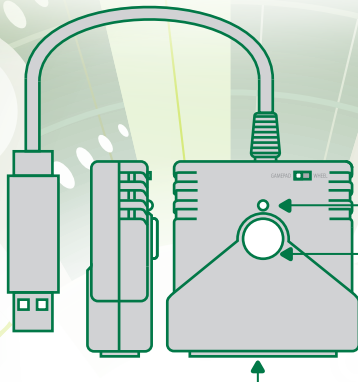

ZPMK002

Designed in Taiwan, Assembled in China

Game Controller Super Converters

Magic Box
X1-SBK

PS2 ↔ Xbox One Controller Adapter

Connect to Xbox One:

Follow the instructions to connect the converter to the Xbox One console. The LED on the PS2 controller will turn on upon connection.

Turbo:

When the turbo function is used the converter's LED will flash.

Center Button functions:

The Center Button emulates the Xbox button of the Xbox One controller:

- * Press once = Xbox button short press
- * Press twice = Xbox button long press
- * Press to wake up the Xbox One if it is in standby mode

Hot swap:

Change controllers without shutting down.

How to assign Turbo function buttons:

Simultaneously press START and the buttons you want to use for Turbo. (Ex: Δ, O, □, X, L1, R1, L2, R2, L3, R3)

How to clear Turbo function buttons: