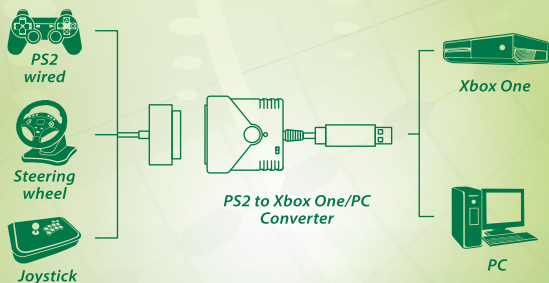

Game Controller Super Converters

Magic Box X1-SBK

PS2 ∞ Xbox One Controller Adapter

PS2 ∞ Xbox One Controller Adapter

Use your PS2 controllers with Xbox One consoles and PC!

This converter is a dedicated PS2 to Xbox One/PC game controller converter. With this converter you can use your different PS2 controllers with your Xbox One console and PC. The converter supports Turbo and vibration functions. The original Xbox One driver (Win 7 or above) is required for use with PC.

- ✓ **USB interface which permits hot swapping**
- ✓ **Vibration support**
- ✓ **Perfect button mapping**
- ✓ **Full compliance with all relevant regulations and standards**

Use your PS2 controllers with Xbox One consoles and PC!

ZPMK002

Designed in Taiwan, Assembled in China