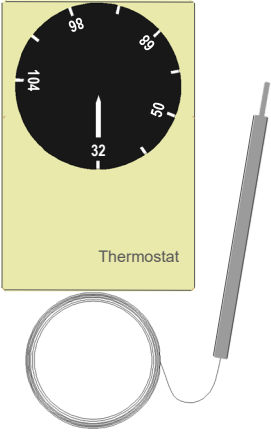

# Wiring Diagram: TH120C

### Specifications:

Electrical Ratings: 120v, 16 amp  
Operating Range: 32°F—104°F