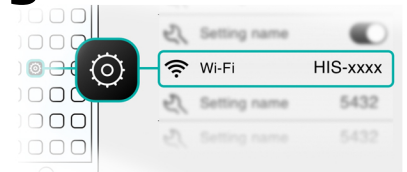

Follow the last few details, setting device
name and location.

You're Done!