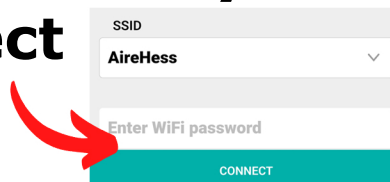

Follow the last few details, setting device
name and location.

You're Done!