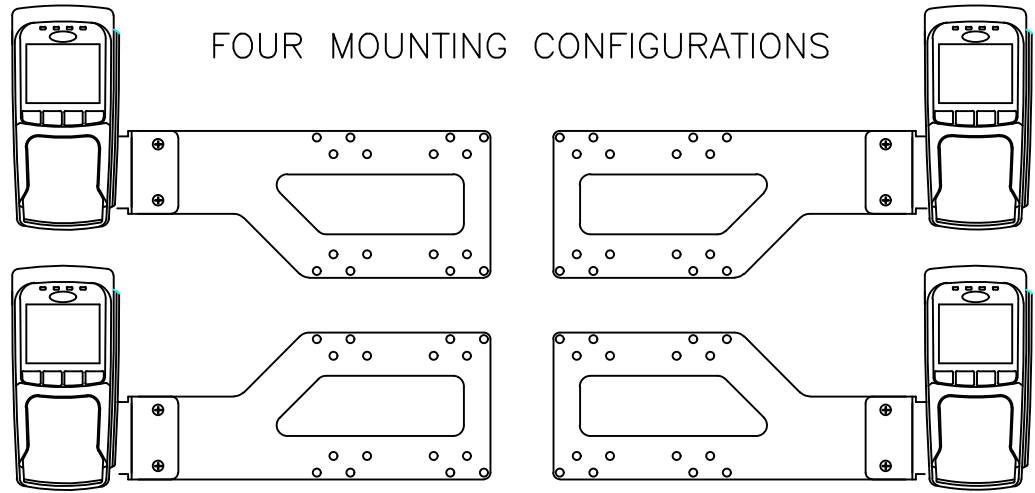

FOUR MOUNTING CONFIGURATIONS

VESA MOUNT BRACKET  
21" AND 23" MONITORS