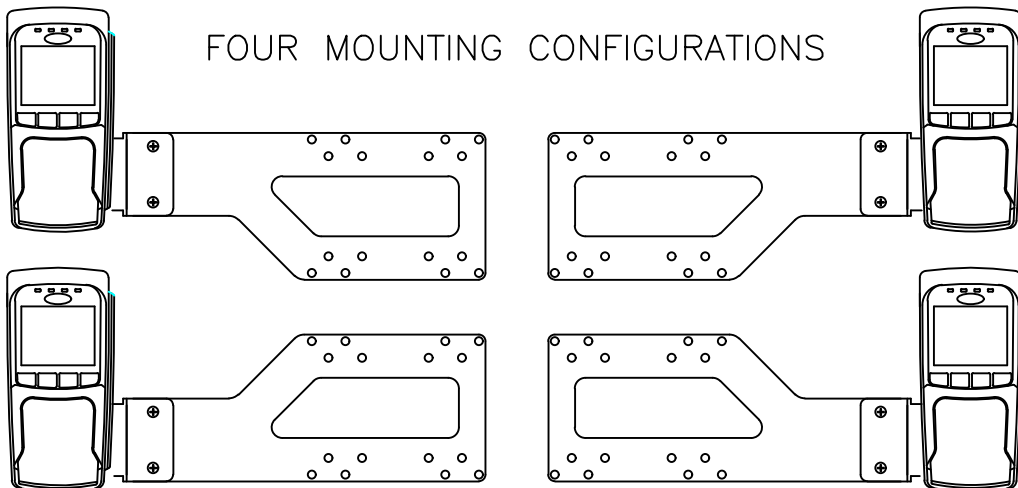

FOUR MOUNTING CONFIGURATIONS

VESA MOUNT BRACKET  
17" AND 19" MONITORS