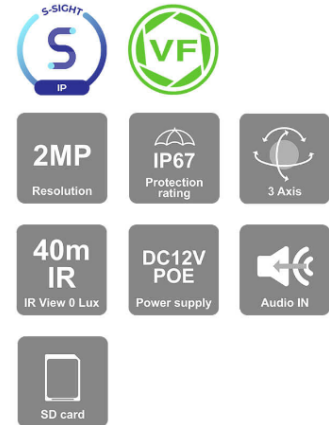

DI-320IPSN-28

SURCIP-PROD001

Security Superstore Shelly Beach

saleshc@securitysuperstore.co.za 072 250 7822

Camera H.265 S-Sight Series Dome/Turret IR 40M (2 LED Array) 2.8-12mm lens 2MP with PoE

Sensor	1/2.9" CMOS
Resolution	1920x1080/25FPS (2MP)
Lens	2.8-12mm Mega-Pixel Vari-Focal
True Day & Night	ICR
IR Range	40m (3 IR LED Array)
Compression	H.265/H.264
Image Enhancement	D-WDR/BLC/HLC Support
General Analytics	Support
PoE	Support
ONVIF	Support
IP Rate	IP67
Weight	670g
Power	DC 12V/~ 620mA /PoE/ 9.5W
SD Card	Support (Up to 128GB)
Audio	Built-in Microphone

DI-320IPS-VF

SURCIV-PROD001

Camera H.265 S-Sight Series Bullet IR 20M (1 LED Array) 2.8mm lens 2MP with PoE

Sensor	1/2.8" CMOS (16:9)
Resolution	1920x1080 25/30FPS (2MP)
Lens	2.8mm (106°)
True Day & Night	ICR
IR Range	20m (1 High-Power IR LED)
Compression	H.265 / H.264 / MJPEG (Substream only)
Image Enhancement	D-WDR/BLC/HLC/ROI Support
General Analytics	Camera Tampering
Standard Analytics	Line Crossing, Sterile Area
PoE	Support
ONVIF	Support
IP Rate	IP67
Weight	~390g
Power	DC12V/354mA / PoE/4.4W
SD Card	Support (Up to 256GB)