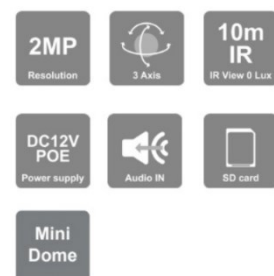

I4-340IPSN-MVF-V2

SURCIM-PROB001

Camera H.265 Eye-Sight Series Mini dome IR 10M 2.8mm Lens 2MP with PoE

Sensor	1/2.8" CMOS (16:9)
Resolution	1920x1080/25FPS (2MP)
Lens	2.8mm (108°)
True Day & Night	ICR
IR Range	10m (2 High-Power IR LED)
Compression	H.265S/H.264S, H.265+/H.264+/H.265 /H.264/MJPEG
Image Enhancement	True WDR (120dB), BLC, HLC, ROI Support
General Analytics	Camera Tampering
AI (Object Recognition)	DDA Sterile Area, DDA Line Crossing, DDA Object Counting
AI (Face Detection)	10 Faces per frame
PoE	Support
ONVIF	Support
Weight	350g
Power	DC 12V/~ 340mA/PoE/4.7W
SD Card	Support (Up to 128GB)
Audio in	built-in Microphone

DMA-320IPE-28

SURCIP-PROD003

Security Superstore Shelly Beach

saleshc@securitysuperstore.co.za 072 250 7822

Camera H.265 Eye-Sight Series Dome/Turret IR 20M (1 LED Array) 2.8mm Lens 2MP with PoE

Sensor	1/2.8" CMOS
Resolution	1920x1080/25FPS (2MP)
Lens	2.8mm Mega-Pixel Fixed
True Day & Night	ICR
IR Range	20m (1 IR LED Array)
Compression	H.265/H.264
Image Enhancement	WDR/BLC/HLC Support
Analytic Functions	Object Detection, Face Detection & Advanced Analytic Functions
PoE	Support
ONVIF	Support
IP Rate	IP67
Weight	490g
Power	DC 12V/~ 350mA /PoE/ 7.5W
SD Card	Support (Up to 128GB)
Audio in	built-in Microphone