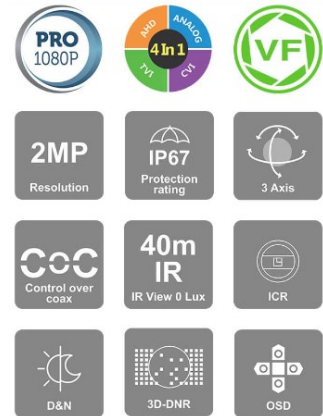

Camera HD- 2MP Pro series Bullet IR 40M (3 LED Array) 2.8-12mm Lens

Sensor	1/2.9", 2 Mega-Pixel
Selectable output	1080P/720P 4in1 (AHD / CVI / TVI / CVBS + PAL/NTSC)
Lens	2.8-12mm Vari-Focal Lens (88°-33° Field of View)
IR Range	40M (3 Array LED)
True Day & Night	ICR
Image Enhancement	3D-DNR
IP Rate	IP67
Power	DC 12V / 560mA
Weight	700g

I4-320A-VF

SURCHV-PROB002

Camera HD- 5MP Pro series Dome/Turret IR 20M (1 LED Array) 2.8mm Lens

Sensor	1/2.7", 5 Mega-Pixel
Selectable output	5MP/4MP 4in1 (AHD / CVI - Excluding 5MP / TVI / CVBS + PAL/NTSC)
Lens	2.8mm Mega-Pixel Fixed (91° Field of View)
IR Range	20M (1 Array LED)
True Day & Night	ICR
Image Enhancement	3D-DNR
IP Rate	IP67
Power	DC 12V, ~280mA
Weight	465g

DI-350A-28

SURCHD-PROD006

Security Superstore Shelly Beach

saleshc@securitysuperstore.co.za 072 250 7822