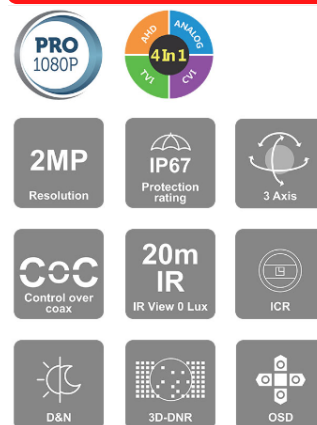

Camera HD- 2MP Pro series Dome/Turret IR 40M (3LED Array) 2.8-12mm Lens

Sensor	1/2.9", 2 Mega-Pixel
Selectable output	1080P/720P 4in1 (AHD / CVI / TVI / CVBS + PAL/NTSC)
Lens	2.8-12mm Vari-Focal Lens (88°-33° Field of View)
IR Range	40M (3 Array LED)
True Day & Night	ICR
Image Enhancement	3D-DNR
IP Rate	IP67
Power	DC 12V, ~600mA
Weight	695g