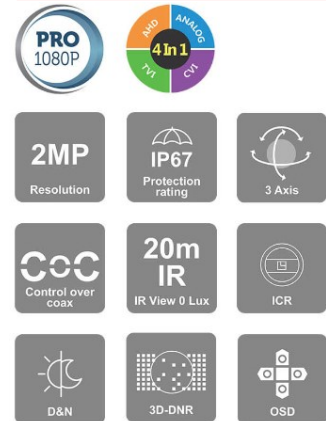

Camera HD- 2MP Pro series Bullet IR 30M (2LED Array) 2.8mm Lens

Sensor	1/2.9", 2 Mega-Pixel
Selectable output	2MP/1MP 4in1 (AHD / CVI / TVI / CVBS + PAL/NTSC)
Lens	2.8mm Mega-Pixel Fixed (88° Field of View)
IR Range	40M (2 Array LED)
True Day & Night	ICR
Image Enhancement	3D-DNR
IP Rate	IP67
Power	DC 12V, ~470mA
Weight	645g