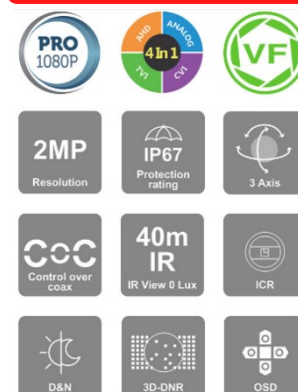

Security Superstore Shelly Beach

saleshc@securitysuperstore.co.za 072 250 7822