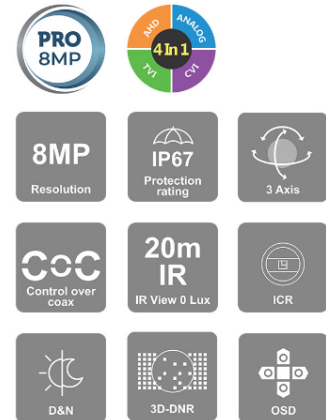

Camera HD- 8MP Pro series Bullet IR 40M (3 LED Array) 2.8-12mm Motorized Lens

Sensor	1/2.5", 8 Mega-Pixel
Selectable output	8MP/5MP/4MP 4in1 (AHD / CVI - Excluding 5MP / TVI / CVBS + PAL/NTSC)
Lens	2.8-12mm Motorized Vari-Focal Lens (83°-32° Field of View)
IR Range	40M (3 Array LED)
True Day & Night	ICR
Image Enhancement	3D-DNR
Auto Focus	Support
IP Rate	IP67
Power	DC 12V, ~710mA
Weight	700g