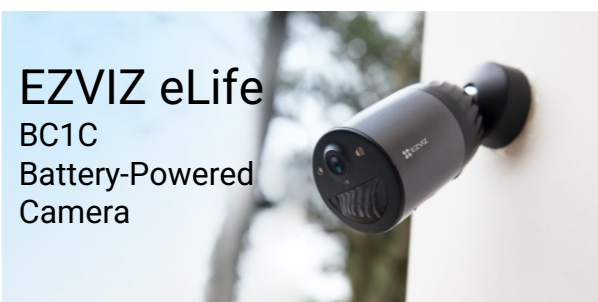

Security Superstore Shelly Beach

saleshc@securitysuperstore.co.za 072 250 7822