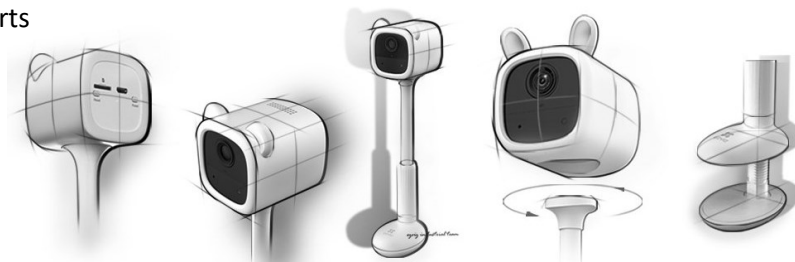

Security Superstore Shelly Beach

saleshc@securitysuperstore.co.za 072 250 7822