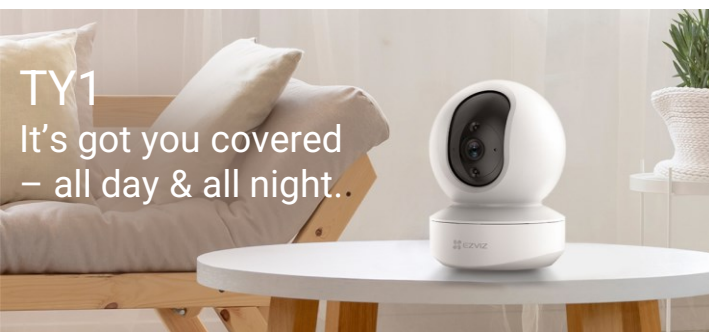

SUREZV-002

C1C-B
1080p
H.265

Smart Home Camera

C1T

Image Sensor	1/2.7" Progressive Scan CMOS
Shutter Speed	Self-adaptive shutter
Lens	2.8 mm, view angle:124° (Diagonal), 100° (Horizontal), 54° (Vertical)
Day & Night	IR-cut filter with auto switch
DNR	3D DNR
Night Vision	12 m / 39.6 ft.
Frame Rate	Max:25fps; Self-Adaptive during network
Two-way Talk	Supports
General Function	Anti-Flicker, Dual-Stream, Heart Beat, Mirror Image, Password Protection, Watermark

SUREZV-057

C1T
Smart Home Camera

Security Superstore Shelly Beach

saleshc@securitysuperstore.co.za 072 250 7822

TY1 - 1080p

Image Sensor	1/3" Progressive Scan CMOS
Shutter Speed	Self-adaptive shutter
Lens	4mm@ F2.4, view angle: 85° diagonal, 75° horizontal, 45° vertical
Day & Night	IR-cut filter with auto-switching
DNR	3D DNR
Frame Rate	Max:15fps; Self-Adaptive during network transmission
WDR	Digital WDR

SUREZV-017

TY1 - 2K 3MP

Image Sensor	1/2.7" Progressive Scan CMOS
Shutter Speed	Self-adaptive shutter
Lens	2.8 mm, view angle:124° (Diagonal), 100° (Horizontal), 54° (Vertical)
Day & Night	IR-cut filter with auto switch
DNR	3D DNR
Night Vision	12 m / 39.6 ft.
Frame Rate	Max:25fps; Self-Adaptive during network
Two-way Talk	Supports
General Function	Anti-Flicker, Dual-Stream, Heart Beat, Mirror Image, Password Protection, Watermark