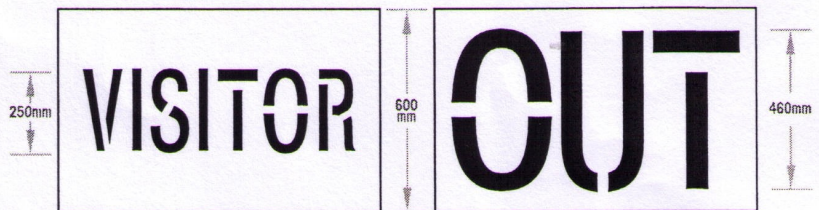

# CAR PARK STENCIL KIT

Dy-Mark's Line Marking Paint, Spray & Mark and Long Arm Handle are ideal for use with the Car Park Stencil Kit.

- ▶ Ideal for marking out service areas, car parks, hospitals, shopping centres and recreation areas
- ▶ Available in oilboard or heavy duty polypropylene
- ▶ Each stencil is reusable