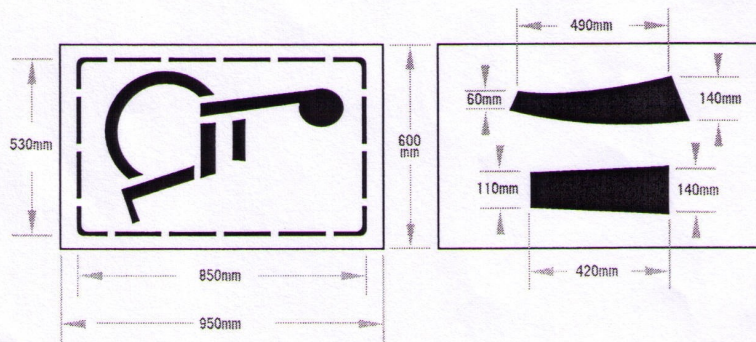

# CAR PARK STENCIL KIT

Dy-Mark's Line Marking Paint, Spray & Mark and Long Arm Handle are ideal for use with the Car Park Stencil Kit.

- ▶ Ideal for marking out service areas, car parks, hospitals, shopping centres and recreation areas
- ▶ Available in oilboard or heavy duty polypropylene
- ▶ Each stencil is reusable