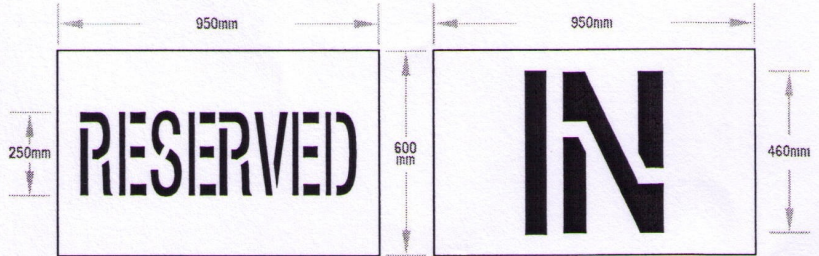

# CAR PARK STENCIL KIT

Dy-Mark's Line Marking Paint, Spray & Mark and Long Arm Handle are ideal for use with the Car Park Stencil Kit.

- ▶ Ideal for marking out service areas, car parks, hospitals, shopping centres and recreation areas
- ▶ Available in oilboard or heavy duty polypropylene
- ▶ Each stencil is reusable