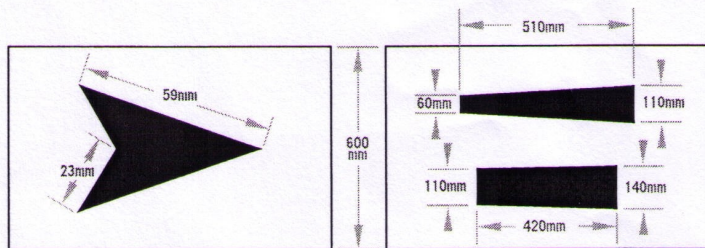

# CAR PARK STENCIL KIT

Dy-Mark's Line Marking Paint, Spray & Mark and Long Arm Handle are ideal for use with the Car Park Stencil Kit.

- ▶ Ideal for marking out service areas, car parks, hospitals, shopping centres and recreation areas
- ▶ Available in oilboard or heavy duty polypropylene
- ▶ Each stencil is reusable