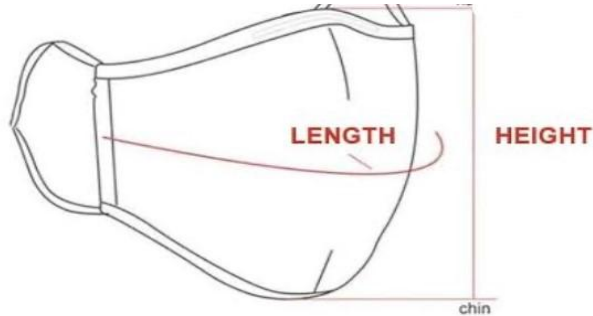

FACE MASK SIZE CHART

NOTE: SIZE IS HAND MEASURED, PLEASE ALLOW SOME DISCREPANCIES)

	Length	Height		FULL Length including elastic
		cm	opened - cm	
BABY	15	6.5	12	28
KID	17	7.5	14	30
CHILD	19	8.5	16	32
ADULT SML	22	9	17	34
ADULT LGE	24	9	17	37