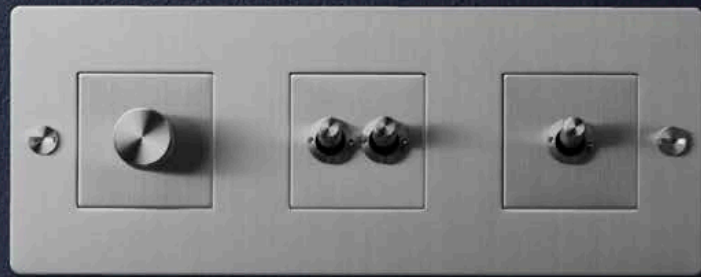

A collection of unique light switches, dimmer switches, plug sockets and usb chargers. Crafted from solid metal and featuring signature cross-knurl pattern and solid metal coin screws. Refined by hand. All of electricity products are designed to complement Buster + Punch's other products and elevate your home details.