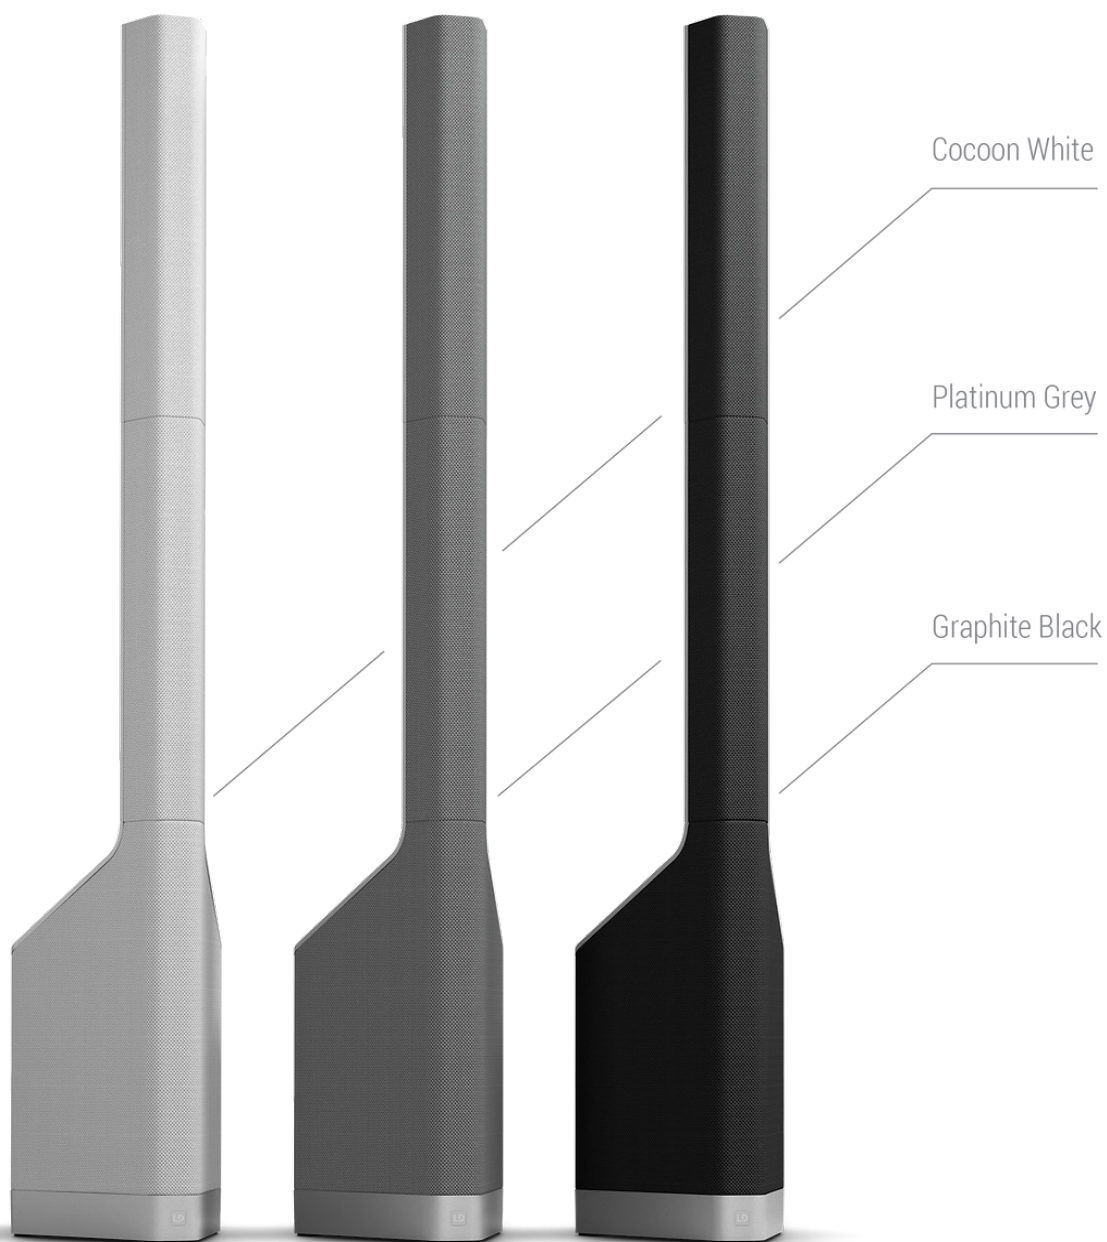

LD Systems is a brand of the Adam Hall Group, a global event technology manufacturer whose comprehensive product portfolio covers almost every area of modern event technology: audio, lighting, stands, stage equipment, hardware, accessories and much more.