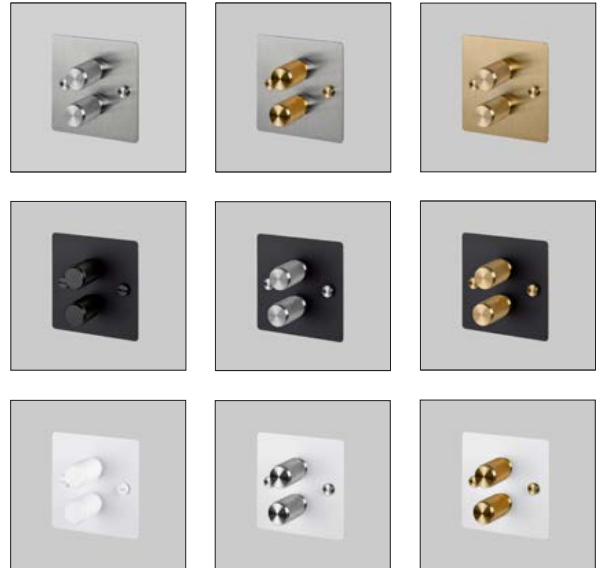

1G TOGGLE SWITCH

1G DOUBLE TOGGLE SWITCH

FINISHES:

FINISHES:

1G DIMMER

2G DIMMER

FINISHES:

FINISHES:

The dimmer switches are made from solid metal with a diamond-cut knurled knob that feels and looks amazing in every room. They are available in a range of metal finishes that you can mix and match.

B+P designer plug sockets bring a touch of luxury to any room, available in a range of finishes to match our toggle switches, dimmers and euro plates for a consistent flow throughout each room.