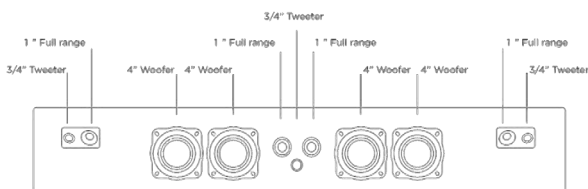

SPECIFICATIONS

Speaker Configuration	12 speaker drivers 2 x 6.5" woofer custom made 1 x 5.25" midrange + 1 x 1" tweeter for custom made coaxial centre speaker 2 x 3" midrange 4 x 2.5" full range 2 x 1" tweeter
Amplifier	12 power amplifiers 2 x 100 watts amplifiers for bass outputs, 10 x 60 watts amplifiers
Frequency Range	28 Hz - 23,000 Hz
Maximum Sound Pressure Level	112 dB SPL
Bass Capability	94 dB SPL
Dimensions with motorised floor stand	55" 118.9 h x 52.8 d x 122.2 w cm 65" 131.3 h x 52.8 d x 144.1 w cm 77" 147.4 h x 52.8 d x 171.2 w cm