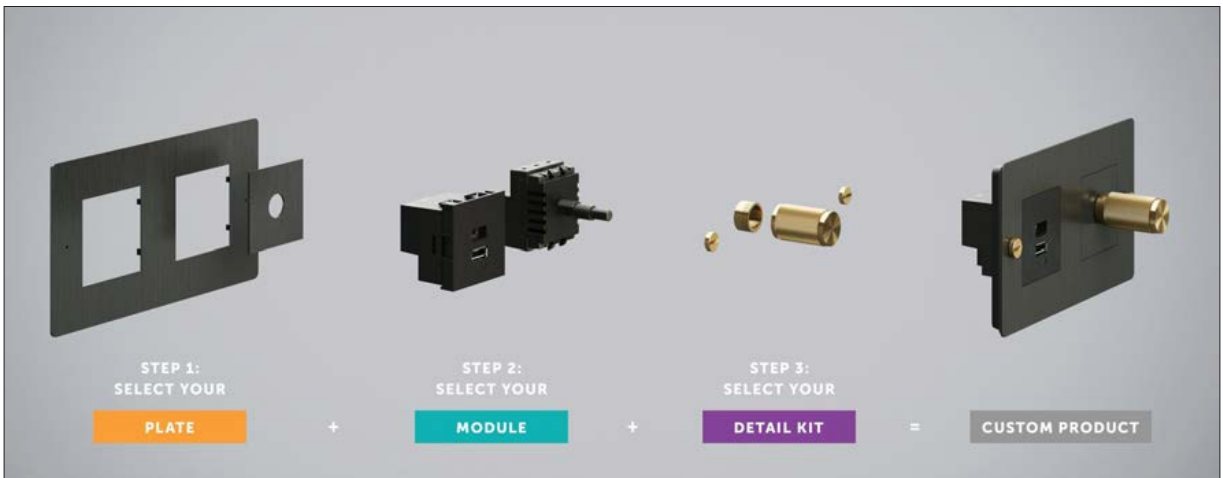

1G SOCKET

2G SOCKET

FINISHES:

FINISHES:

Want to create your own custom switch, dimmer, socket or combination?  
Contact us to tailor your electricity to fit your style and needs.

PULL BAR / CROSS

PULL BAR / CAST

PULL BAR / PLATE

PULL BAR / LINEAR

PULL BAR / PLATE / LINEAR

PULL BAR / DOUBLE-SIDED

BRANDS — BUSTER + PUNCH — CABINET HARDWARE

Furniture knobs are made from solid metal and refined by hand. Select from our signature cast, cross or linear look and combine with other Buster + Punch hardware to create a seamless interior.