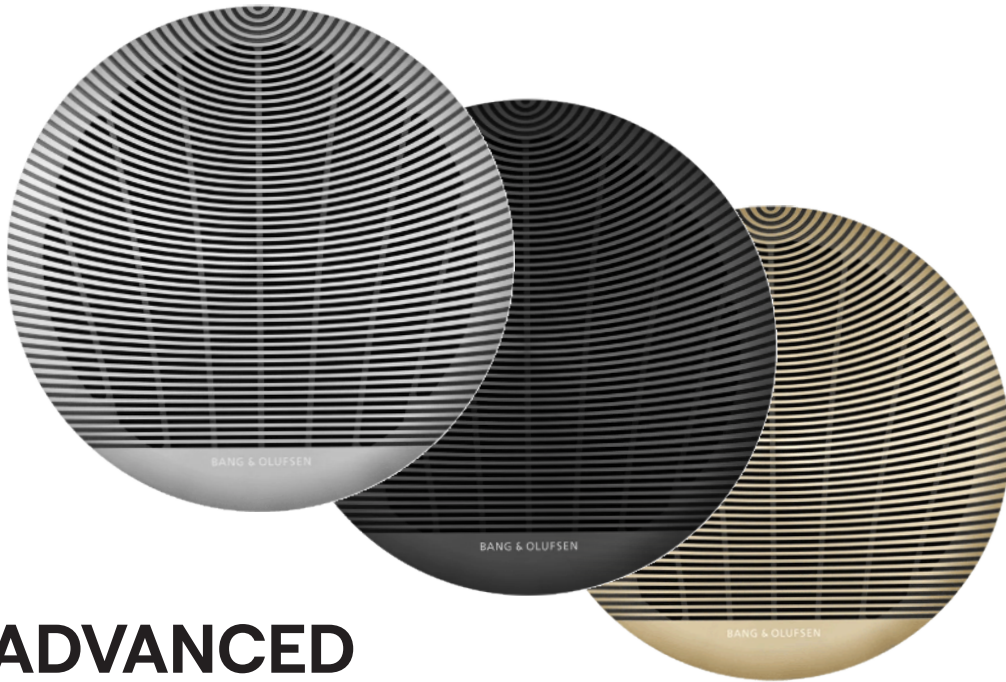

DBA10EX

BOC66

BOC82

BOC86

## ADVANCED GRILL OPTIONS

While all the sound and power is hidden in the ceiling, the exposed speaker grilles stay true to the simple luxury Bang & Olufsen design philosophy that complements any home interior. The Celestial Series features Premium grilles made of aluminum and white steel as a standard option, either round or square.