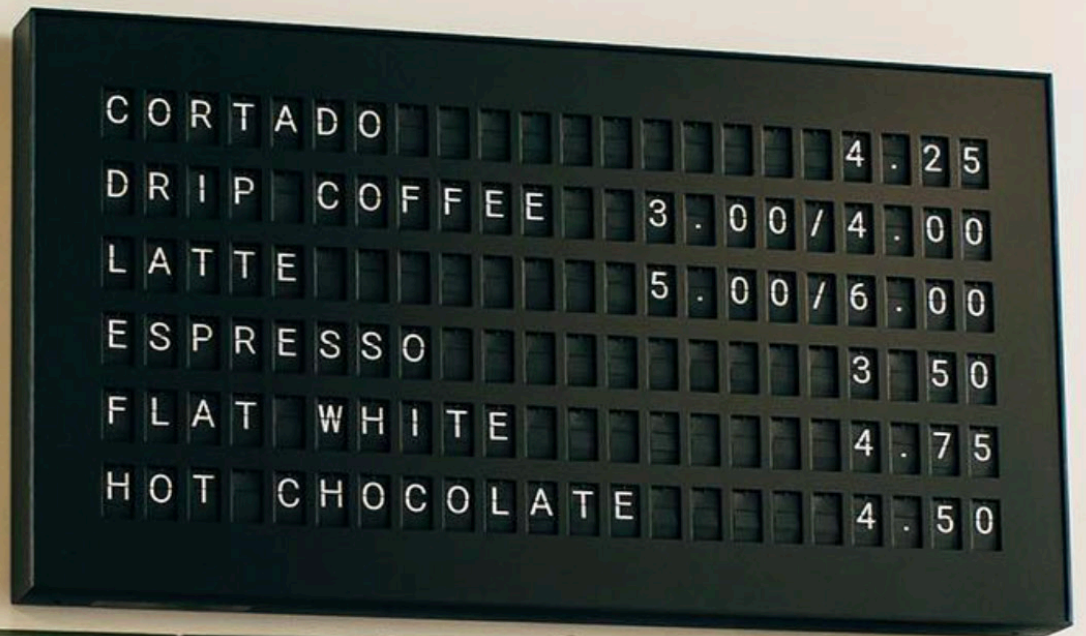

PHANTOM I

DIONE SOUNDBAR

MANIA

**NEW!**

PHANTOM II

Phantom 1 with Tree Stand, Devialet.

Vestaboard installation in a cafe.

“If you love the design,  
wait until you send a message.”

Inspire family, team members, or guests by easily sending messages from anywhere with the award-winning messaging display.

LINEA MINI

LINEA MICRA

FEATURES

<b>Dimensions (W x D x H)</b>	35,7 x 45,3 x 37,7 cm
<b>Weight</b>	30 kg
<b>Voltage</b>	220-240V Single Phase
<b>Coffee Boiler Capacity</b>	0,17L
<b>Steam Boiler Capacity</b>	3L
<b>Wattage (min)</b>	1620
<b>Wattage (max)</b>	1820
<b>Colors available</b>	