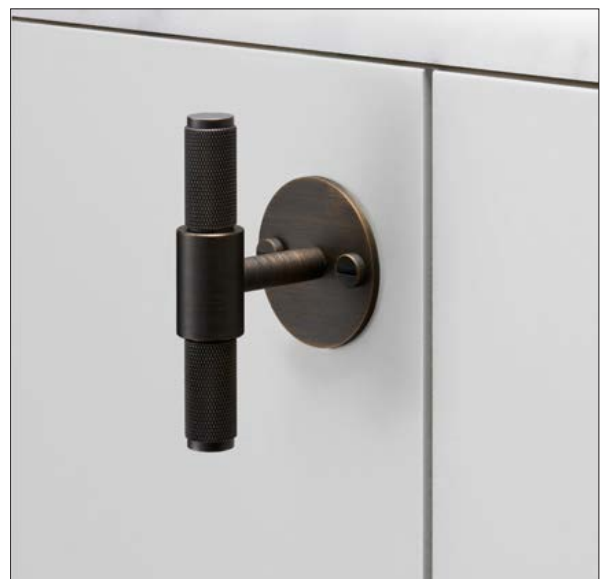

CLOSET BAR / DOUBLE-SIDED / CROSS

CLOSET BAR / DOUBLE-SIDED / CAST

Just like B+P other hardware ranges, the closet bars are available in a variety of finishes with the option of a rectangular plate, with coin screw, torx screw, or spun metal screw detailing. Use them in kitchens, bedrooms, bathrooms or simply to upgrade your existing furniture.

Perfect for drawers, cabinets or as towel-hooks. All of our hardware ranges are designed to work together to provide the most important details of your home.

PRECIOUS BAR

L-BAR

T-BAR / CROSS

T-BAR / CAST

T-BAR / PLATE / CROSS