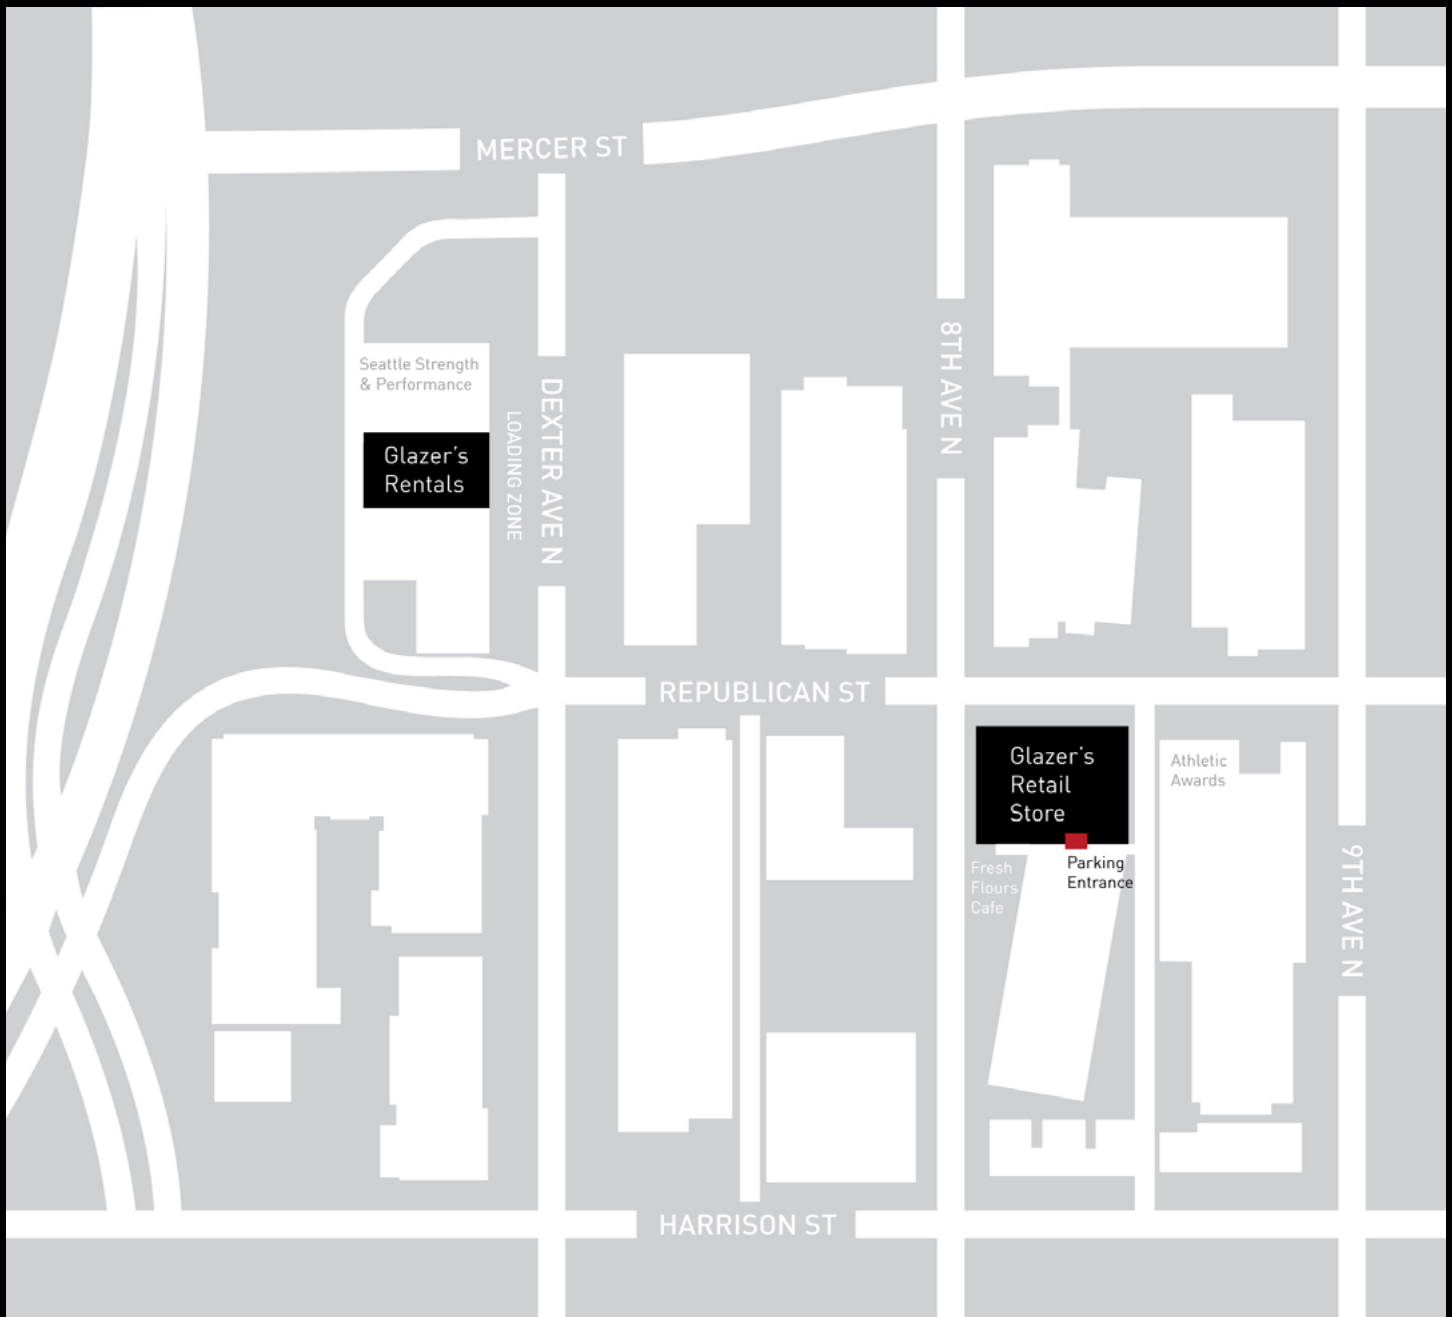

Return Your Gear

BEFORE 10AM | For example, if you picked up on Monday after 3pm, drop off Wednesday before 10am for 1 day rental price.

DIRECTIONS

Driving Directions to Glazer's Rentals from I-5:

From I-5 North or South take the Mercer Street exit, continue straight on Mercer street, turn left on Dexter Avenue, Glazer's Rentals will be on your right. We have a loading zone in front of the store for pickups and dropoffs, or you can park for free in our retail store garage on 8th & Republican, a couple blocks away.