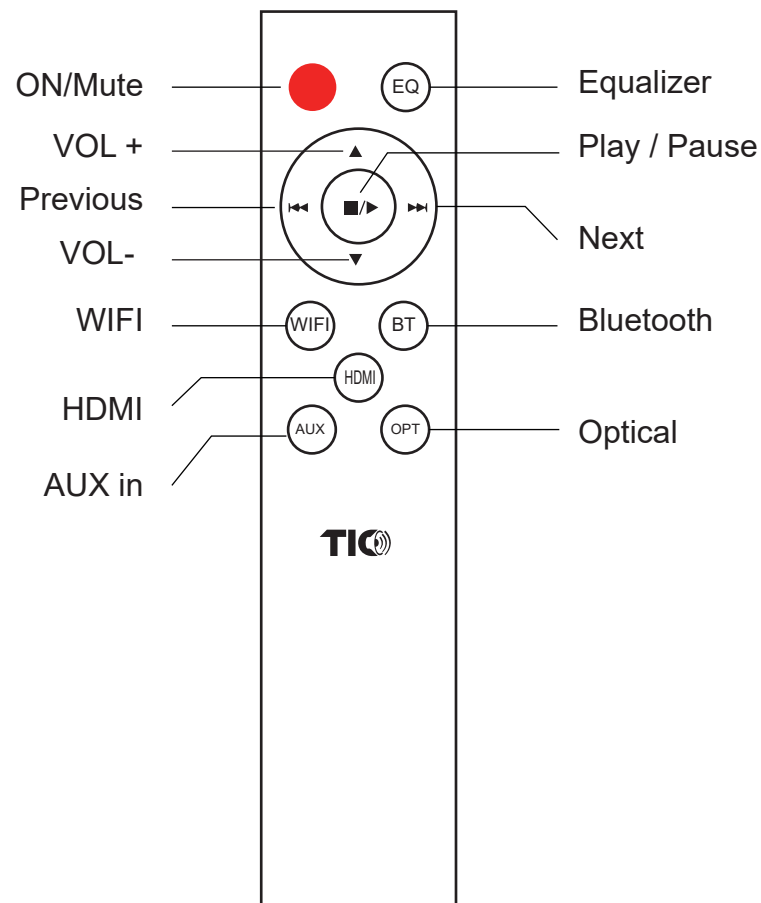

*Function Introduction

- Support WiFi 2.4G & 5G
- Support Bluetooth 5.0
- Support 24bit/44.1KHz~24bit/192KHz
- Support Airplay2, DLNA, iHeartRadio, Spotify, TIDAL, Napster, Qobuz, Deezer
- Support network multi-room
- Support optical input

* Main technical parameters

Name	Technical Parameter
Product Name	WiFi BLUETOOTH V5.0 MULTI-ROOM Transmitter and Receiver
Product Model	WBR12
Audio Input	WiFi/ Bluetooth/OPTICAL/AUX/USB/
Work Voltage	DC 5V-1A
Frequency Response	20 H z - 20 k H z
Harmonic Distortion	0.05%
SNR	95db
AUX	Input sensitivity 1V
RCA output	Rated level 1V

IR Remote

WI-FI Setup

Wi-Fi SetupDownload and install the Muzo app by scanning below QR code, or search “Muzo Pod” in the App Store (iOS devices) / Google Play (Android devices).

Open the App and follow the on-screen guide to set up your Wi-Fi audio network.

Note:

*For additional information, see the App “Muzo Pod” Guide and Product Manuals online at www.ticcorp.com.

Scan to download for iOS

Scan to download for Android