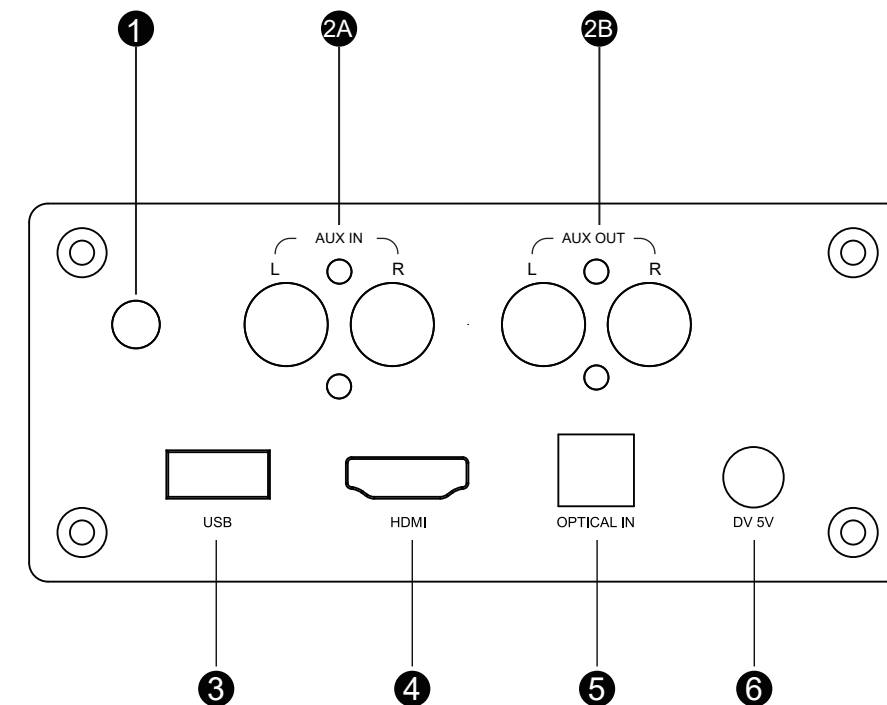

### Front Panel Functions

1. Wifi indicator
2. Bluetooth indicator
3. AUX indicator
4. Optical indicator
5. HDMI indicator
6. USB indicator
7. Remote control receiver

### Connections

1. Wifi/BT ANT
- 2A. AUX Input
- 2B. AUX Output
3. USB Input
4. HDMI Input
5. Optical Input
6. Power