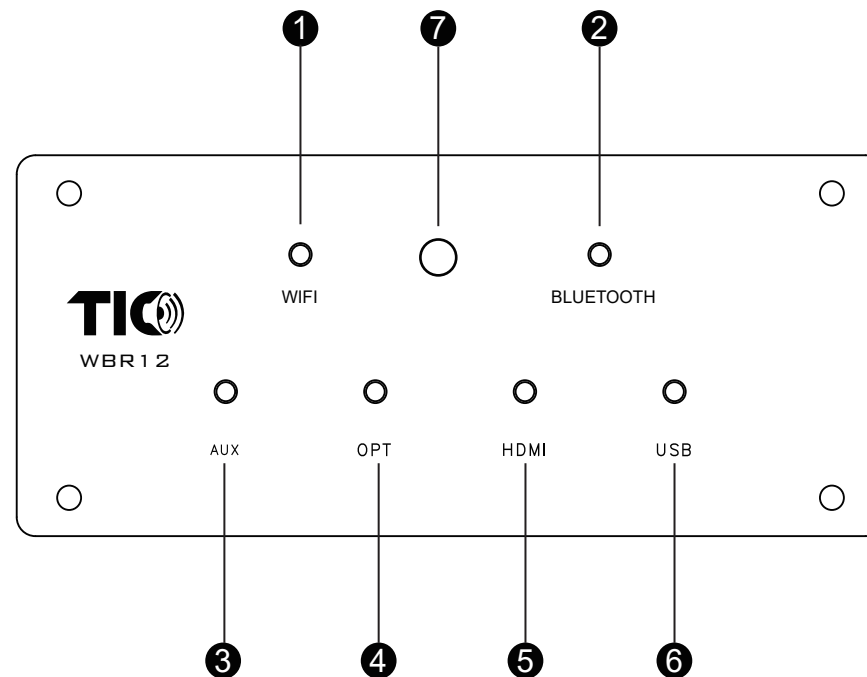

**WIFI (AIRPLAY2) & BLUETOOTH V5.0  
MULTI-ROOM  
TRANSMITTER AND RECEIVER  
WITH IR REMOTE**

**MODEL:  
WBR12**

### Front Panel Functions

1. Wifi indicator
2. Bluetooth indicator
3. AUX indicator
4. Optical indicator
5. HDMI indicator
6. USB indicator
7. Remote control receiver

### Connections

1. Wifi/BT ANT
- 2A. AUX Input
- 2B. AUX Output
3. USB Input
4. HDMI Input
5. Optical Input
6. Power