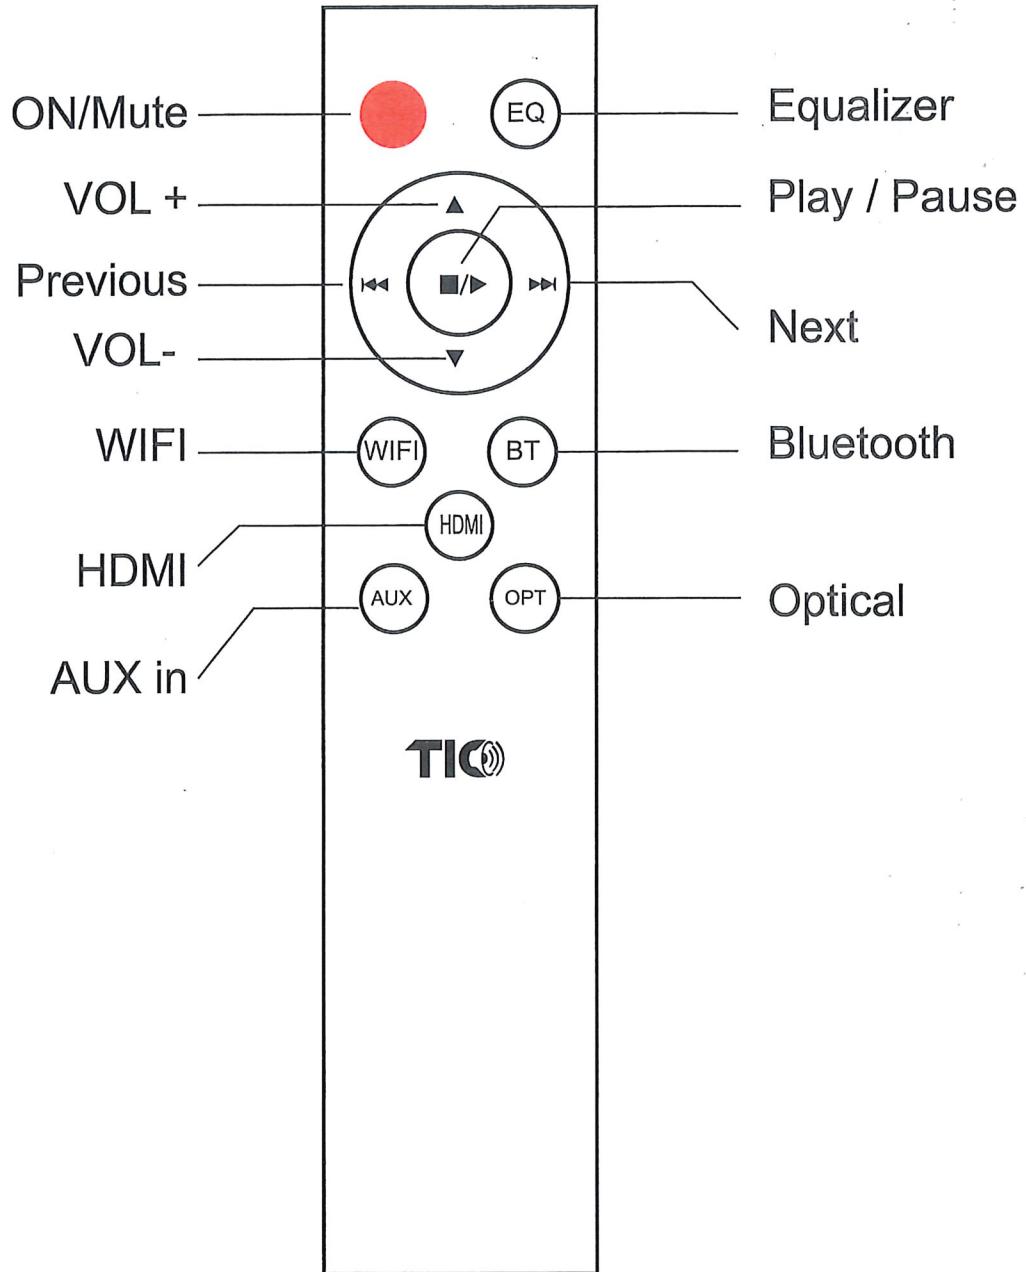

1. Front Panel Functions

WB3

(2)

WB6

WB10/WBP11

(3)

2.IR Remote

*Function Introduction

- Support WiFi 2.4G & 5G
- Support Bluetooth 5.0
- Support 24bit/44.1KHz~24bit/192KHz
- Support AirPlay2, DLNA, iHeartRadio, Spotify, TIDAL, Napster, Qobuz, Deezer
- Support network multi-room

Name	Technical Parameter
Product Model	WB3 WB6 WBP10 WBP11
Work Voltage	DC 30V 5A / DC19V 3.1A
Output Power	2X100W 2X50W
IR Remote	Yes
APP Remote	Yes