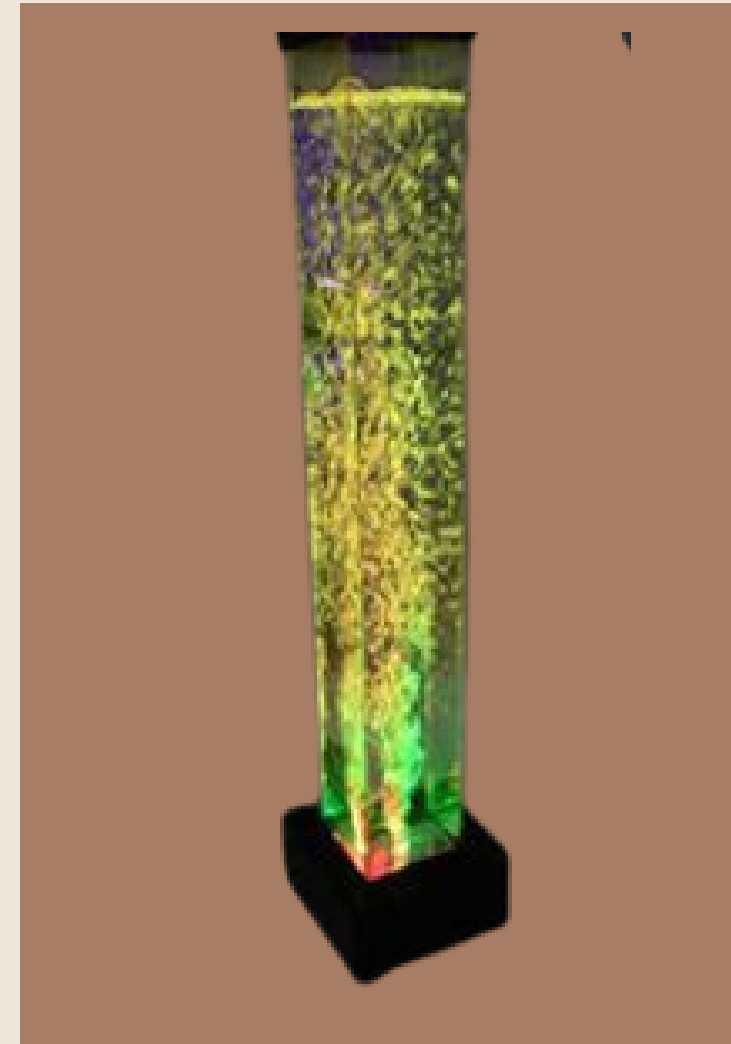

Phone

1300 946 745

Sensory Calmness

Create visual and auditory calmness in any room by watching and listening to the movement of tiny bubbles with our modern sensory bubble Lamp.

Sensory Bubble Lamp-Apple/Heart/ Wall LED / Tube Lamps

Neonatic Sensory Bubble Tubes

Product Information

- Material: Acrylic
- Function: Electromagnetic Pump
- Dimension: Two sizes available:
- Small: 60cm high 12cm width, 12cm diameter.
- Tall: 100cm high, 12 cm width, 12cm diameter.
- Accessories: LED light / Remote Controller / Air Pump / Aquarium Fish.
- Colour: 16 changing LED light colours, which can be controlled using a remote controller.

From \$249.00

Apple / Heart Sensory Bubble Lamp

Product Information

- Material: Acrylic
- Function: Electromagnetic Pump
- Dimension: Height (55cm), Width (42cm), Diameter (15cm).
- Accessories: LED light / Remote Controller / Air Pump
- Colour: 15 different colour and feature settings (e.g., relaxing, stimulating, soft light, bright light), which can be changed using a remote controller.