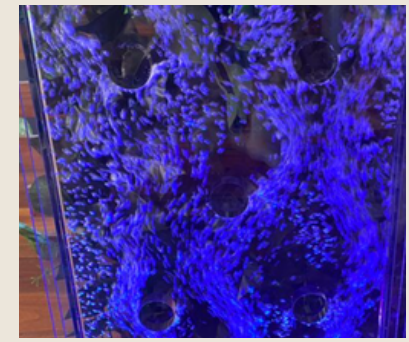

Sensory Bubble Wall LED Lamp

Product Information

- Material: Acrylic
- Function: Electromagnetic Pump
- Dimension: Height (70cm), Width (40cm), Diameter (13cm).
- Accessories: LED light / Remote Controller / Air Pump
- Colour: 15 different colour and feature settings (e.g., relaxing, stimulating, soft light, bright light), which can be changed using a remote controller.

From $329.00