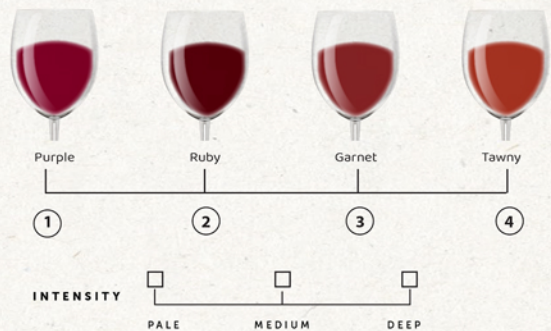

WHITE

ROSE

RED

Download
Wine Chart