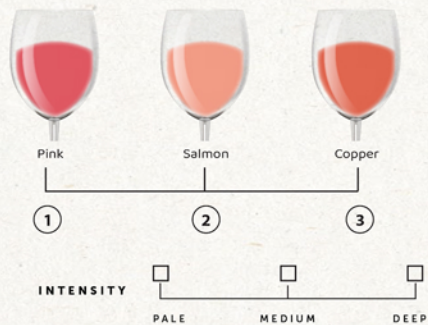

WHITE

ROSE

RED

Download
Wine Chart