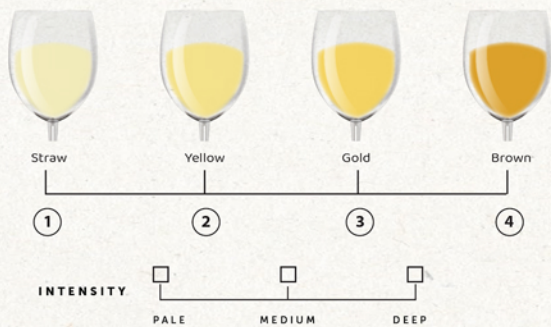

WHITE

ROSE

RED

Download
Wine Chart