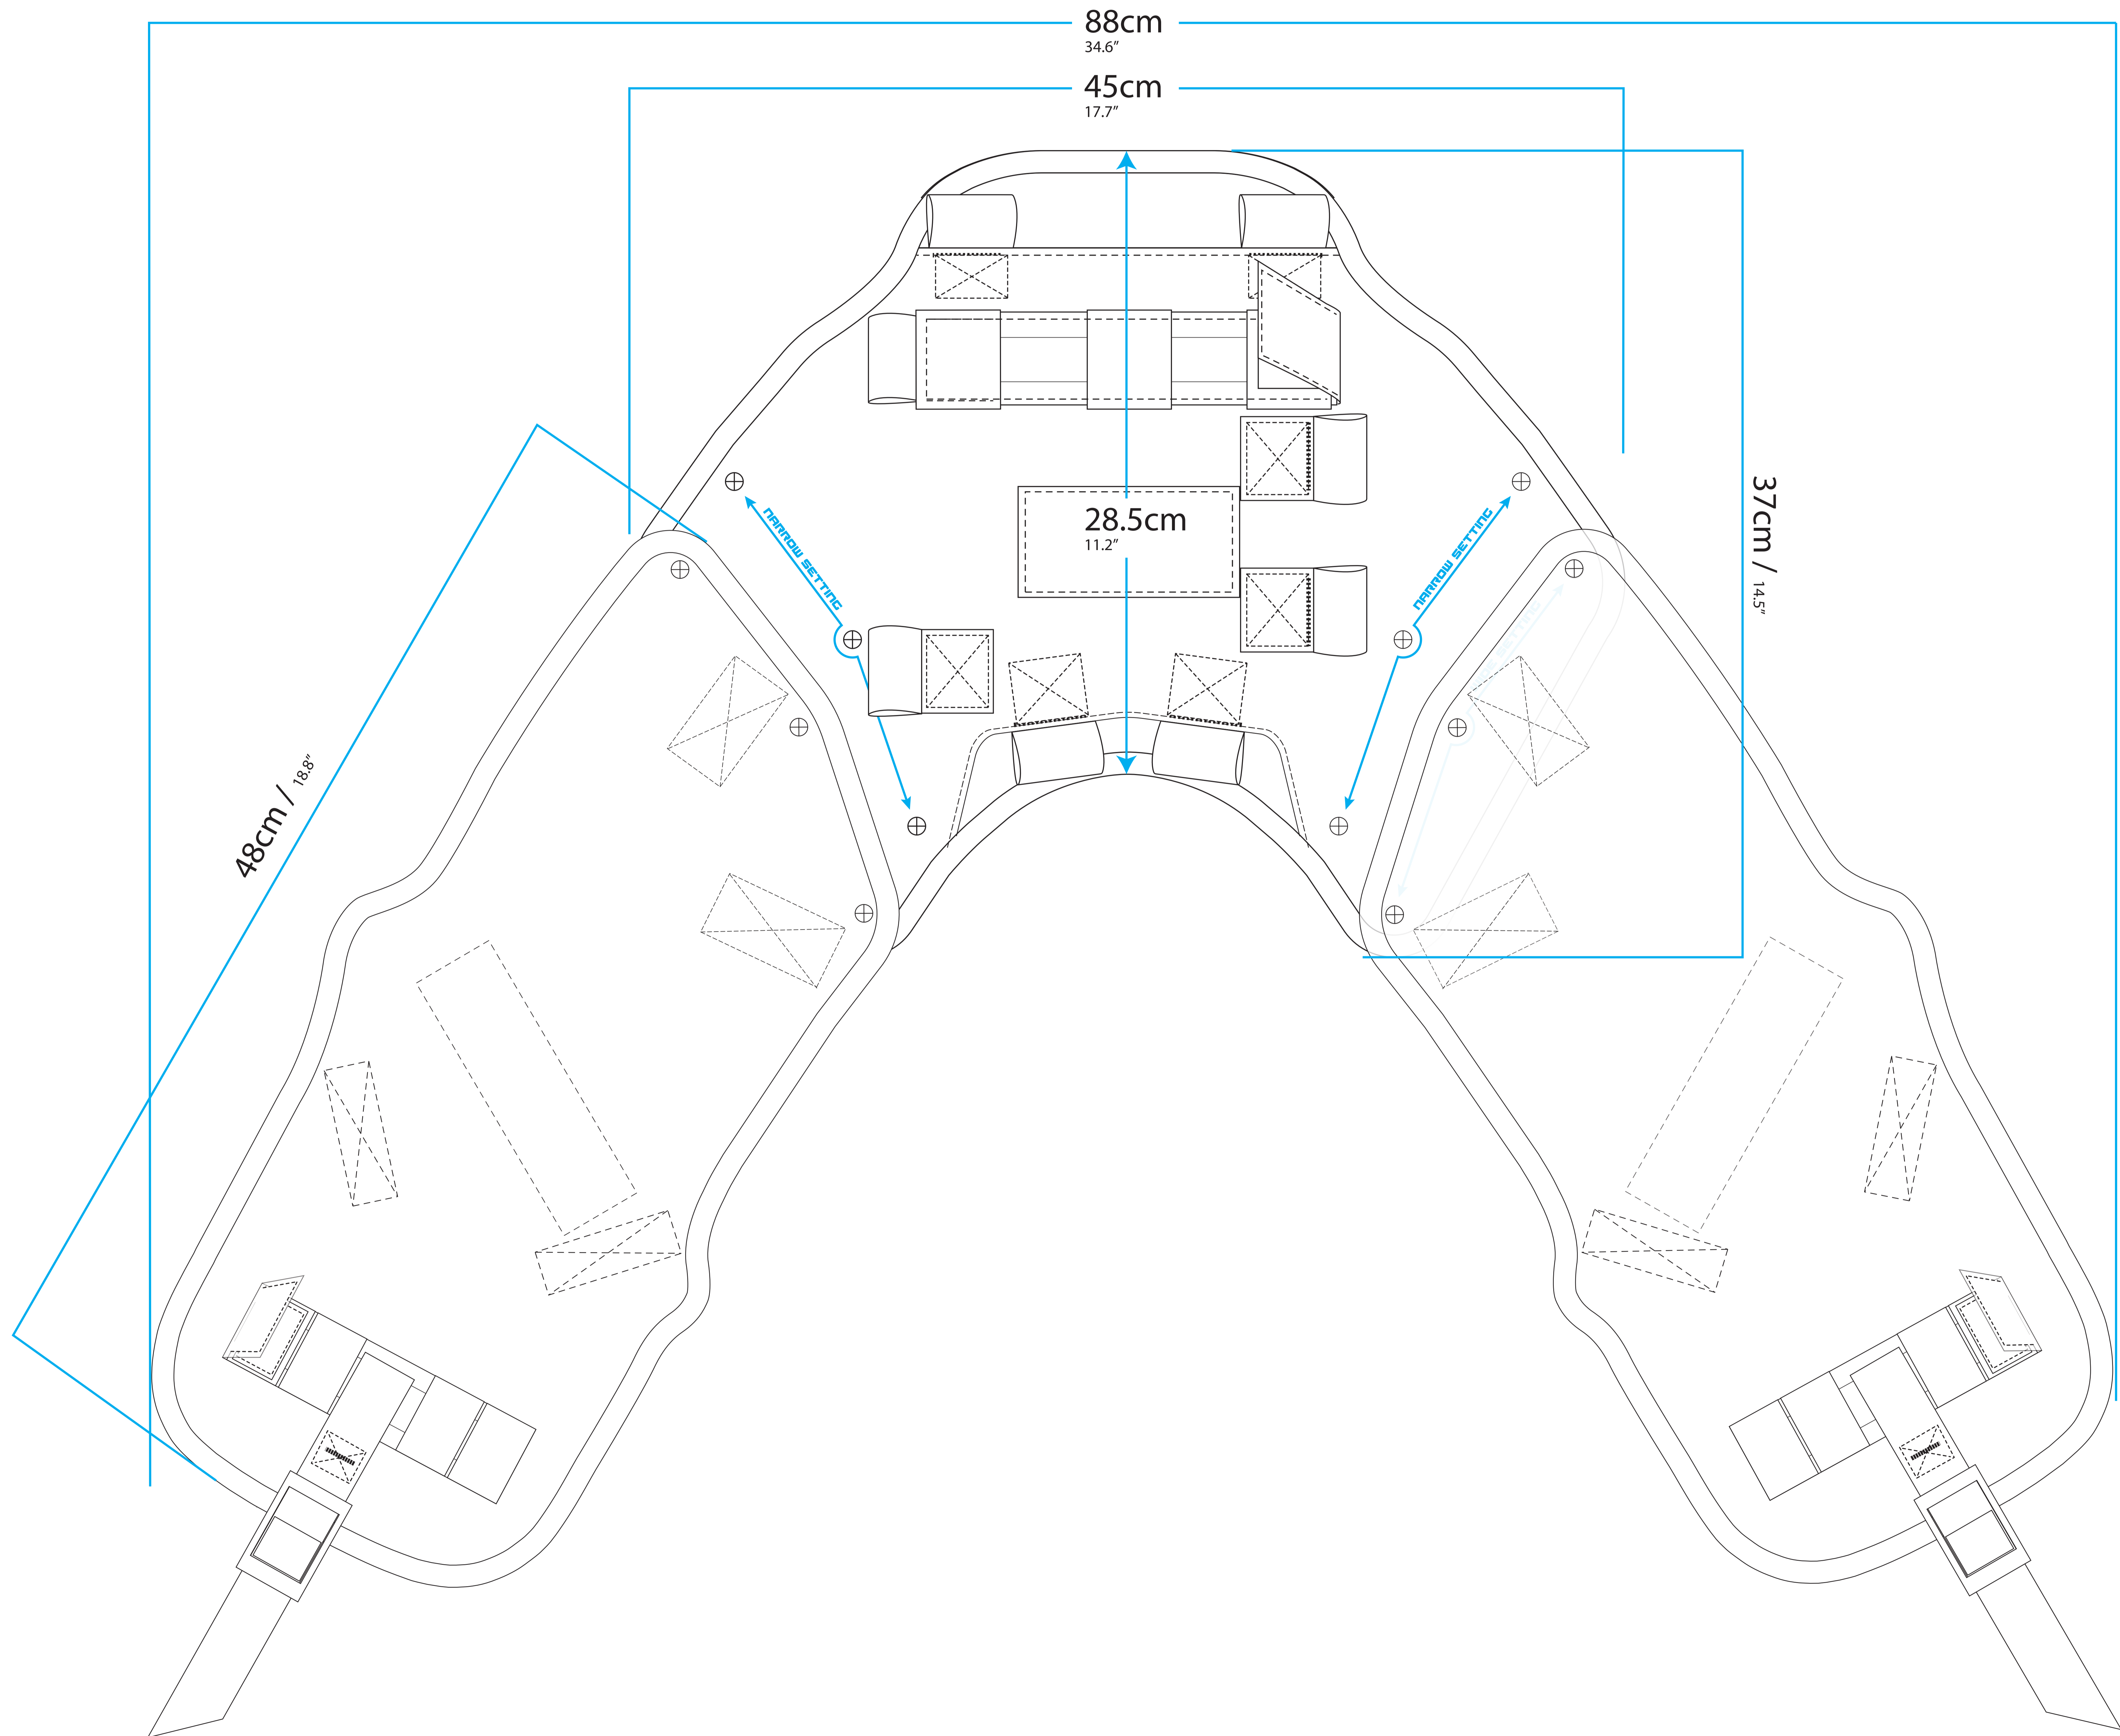

Reckless 40 (V3)  
basic measurements

### WIDE SETTING

Reckless 40 (V3)  
basic measurements

### NARROW SETTING