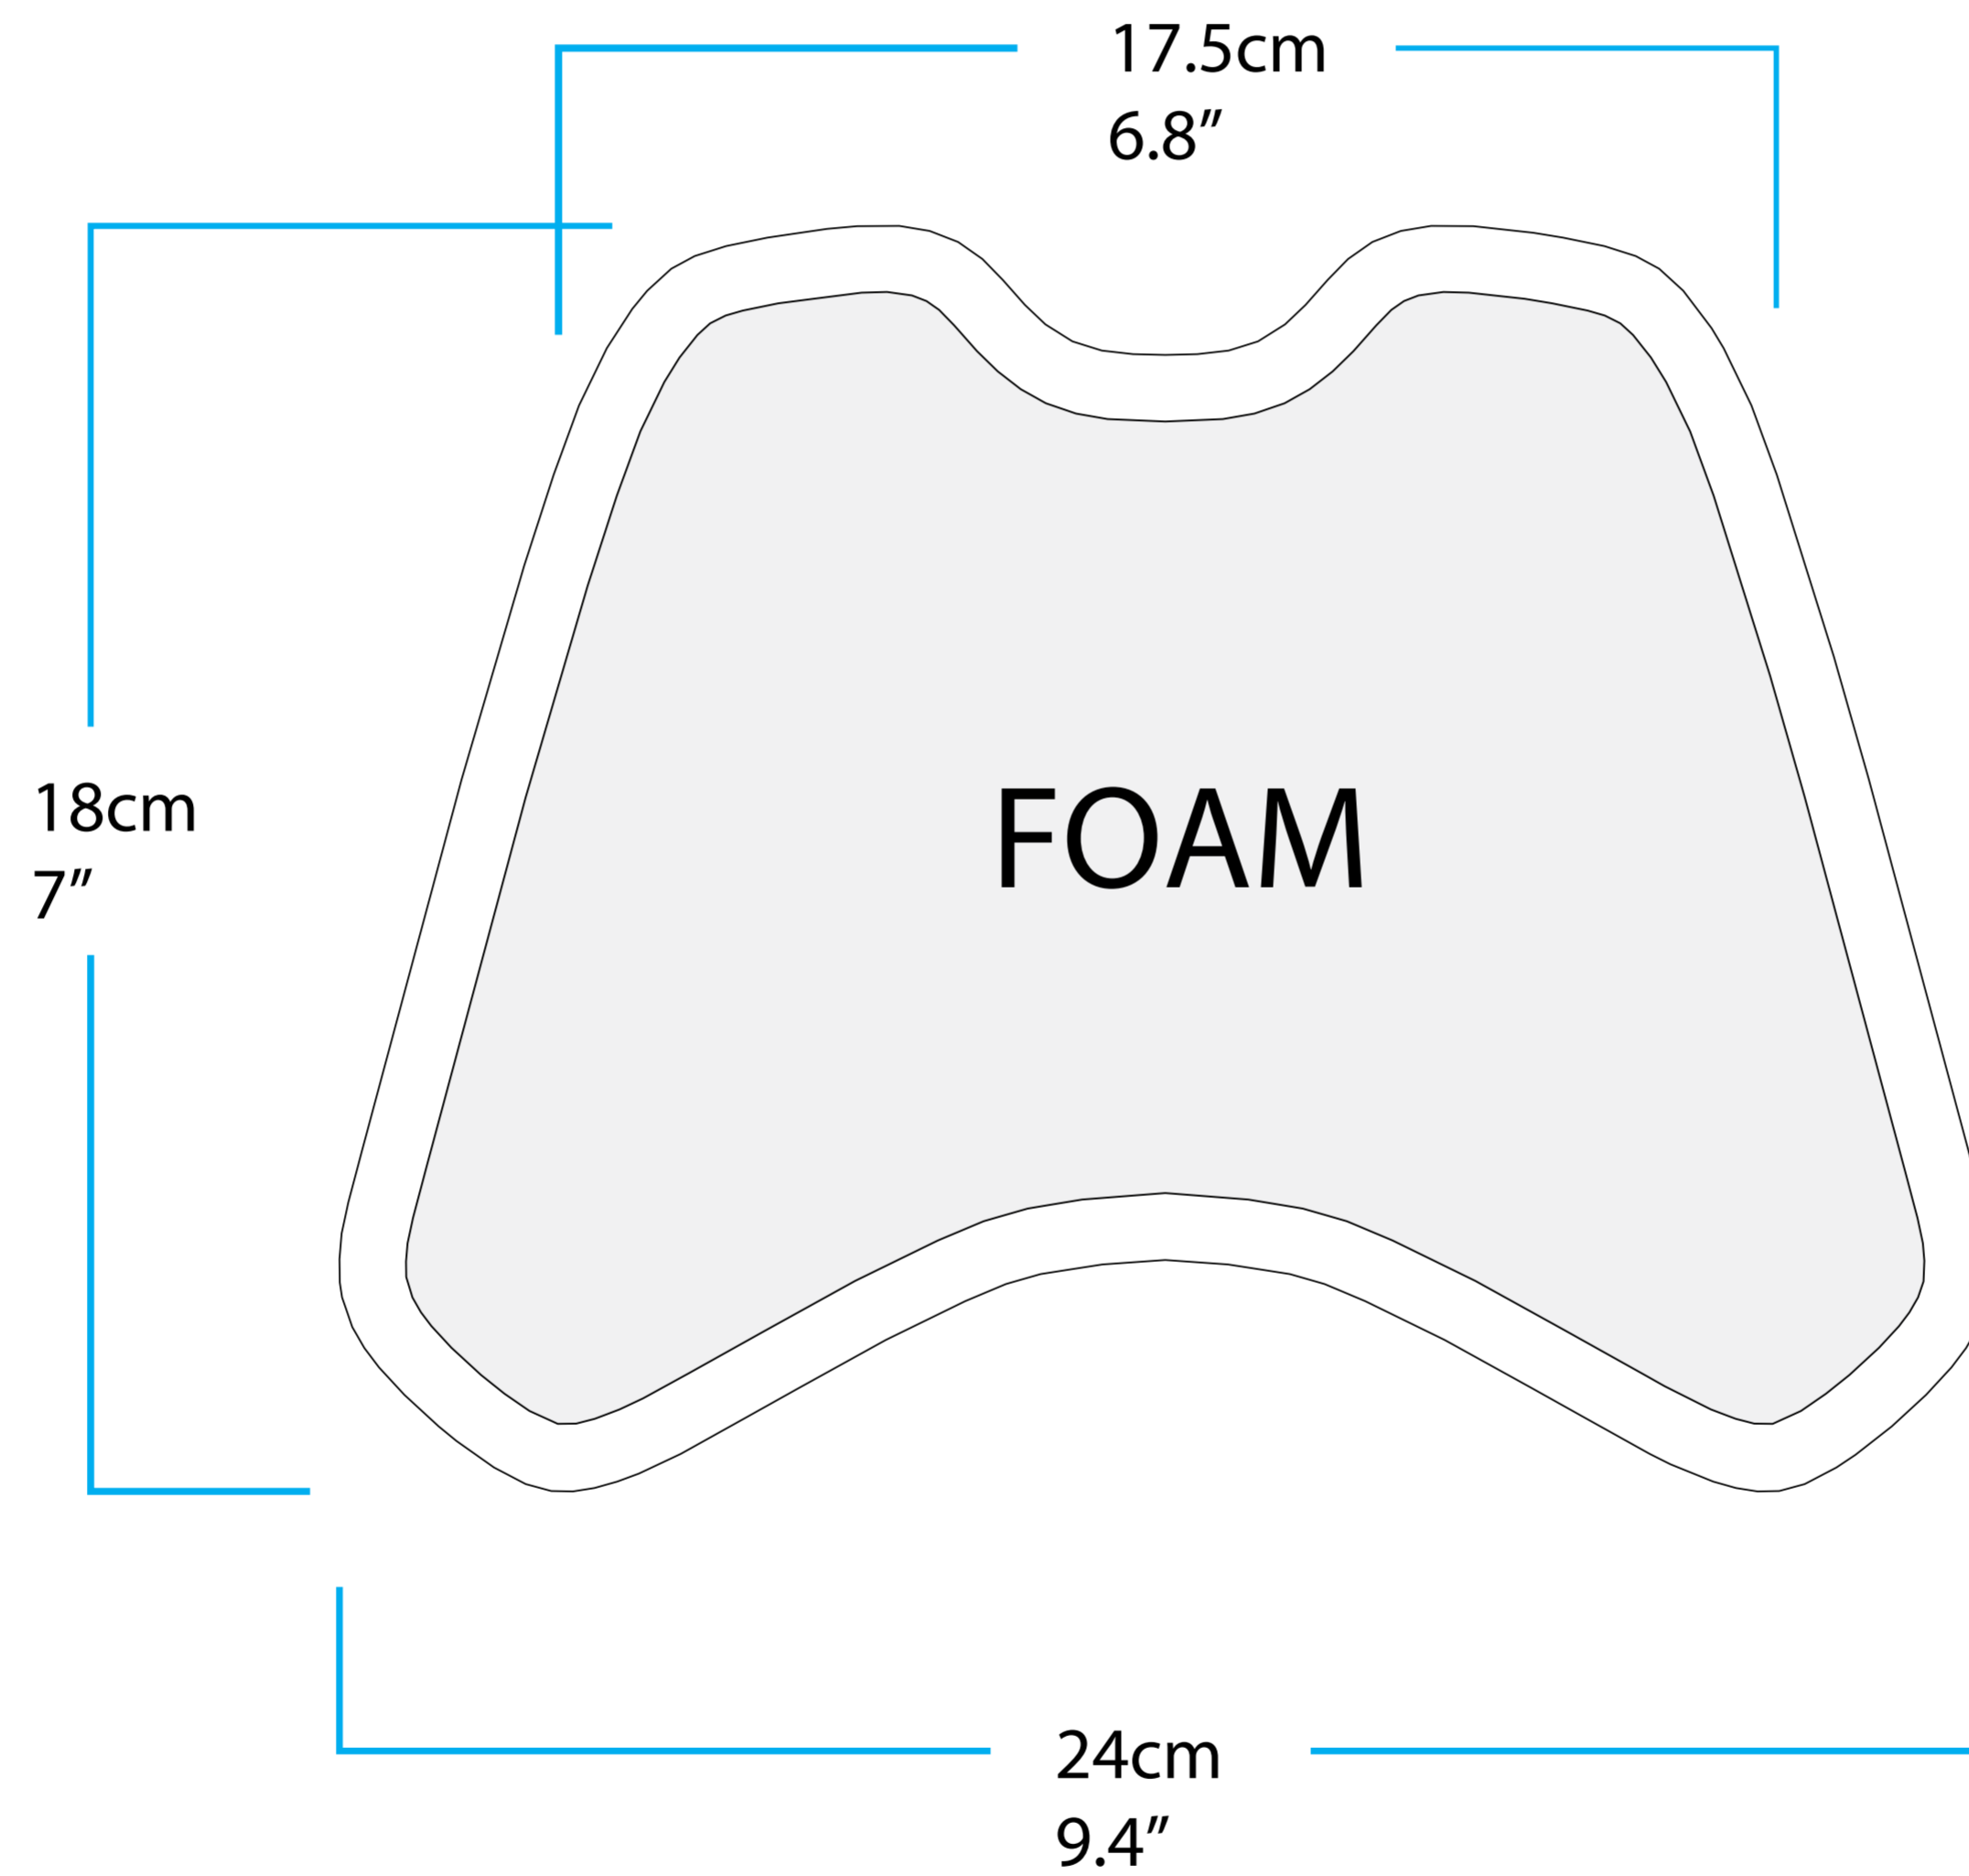

MOSKO
MOTO

NOMINI FOOTPRINT
basic measurements

FRONT OF BIKE

BOTTOM